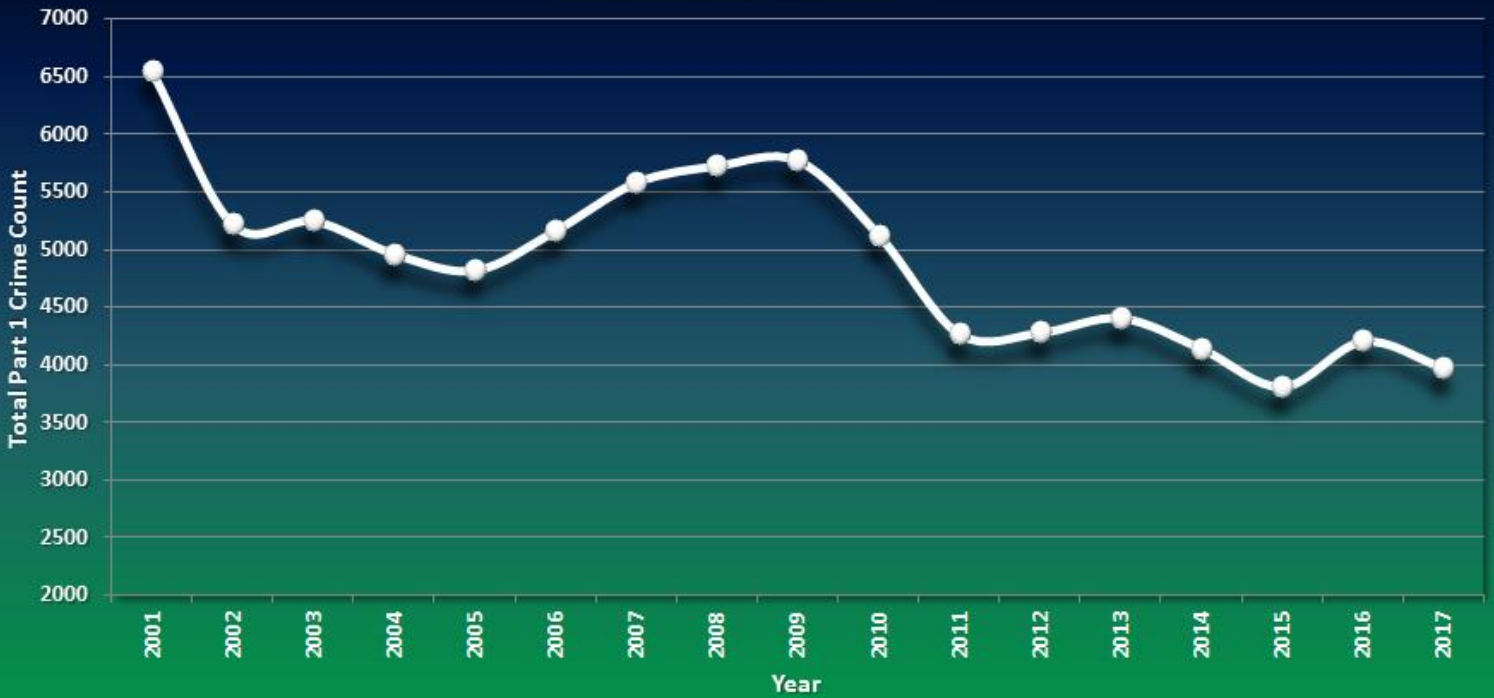

Greenville, NC Crime Statistics 2001-2017

2017 statistics are preliminary and may (=/-) 0.5-1.0% pending adjustments, outstanding cases, etc.

Total Part 1 Crimes

Part 1 Violent Crimes

Part 1 Property Crimes