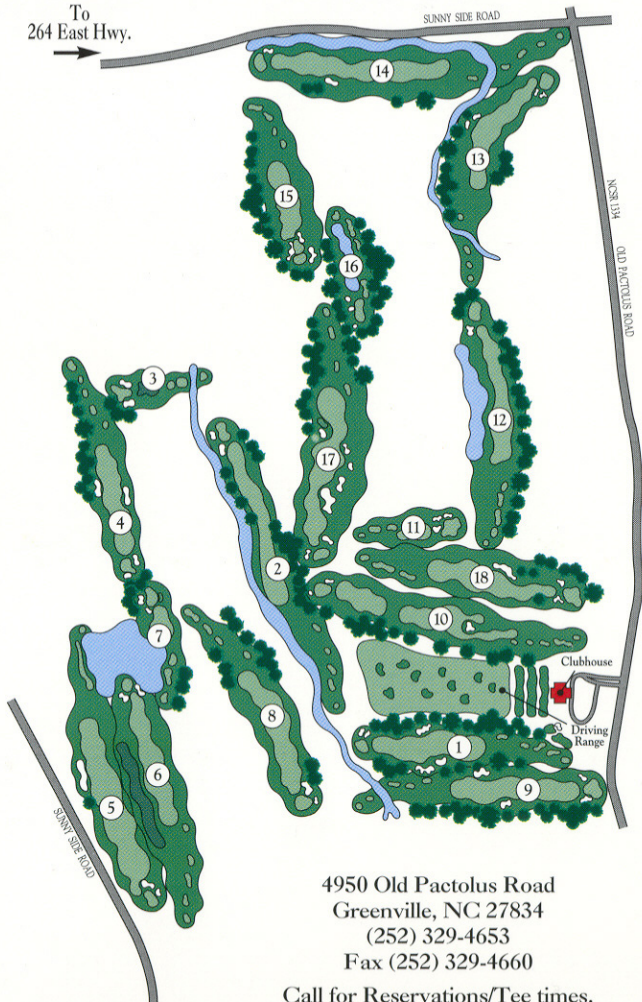

To
264 East Hwy.
→

SUNNY SIDE ROAD

NC 134
OLD PACTOLUS ROAD

4950 Old Pactolus Road
Greenville, NC 27834
(252) 329-4653
Fax (252) 329-4660

Call for Reservations/Tee times.

Robert E. Cupp II
Course Designer