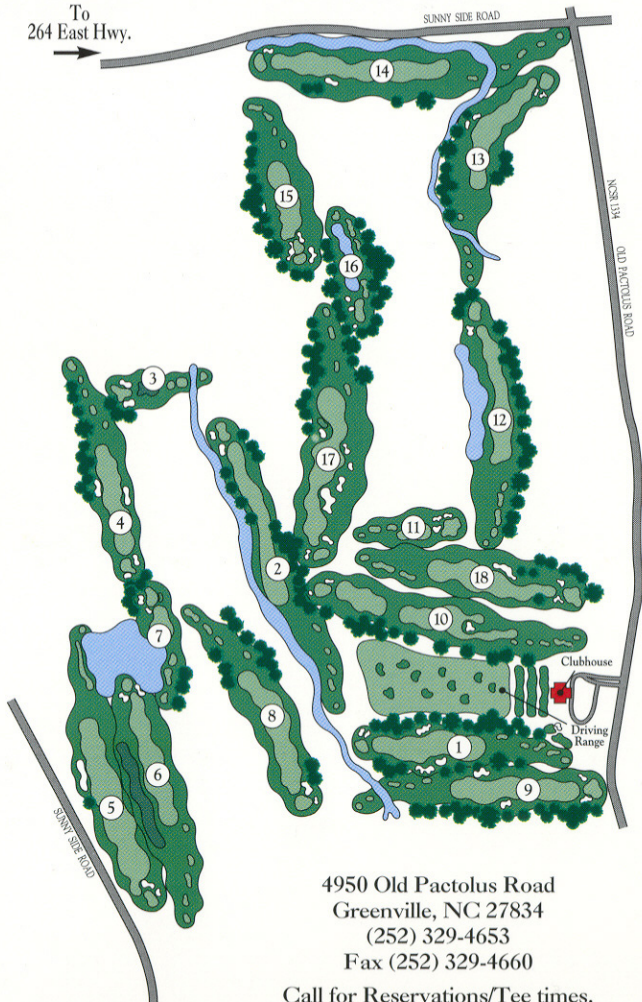

To  
264 East Hwy.

SUNNY SIDE ROAD

NC 134

OLD PACTOLUS ROAD

4950 Old Pactolus Road  
Greenville, NC 27834  
(252) 329-4653  
Fax (252) 329-4660

Call for Reservations/Tee times.

Robert E. Cupp II  
Course Designer