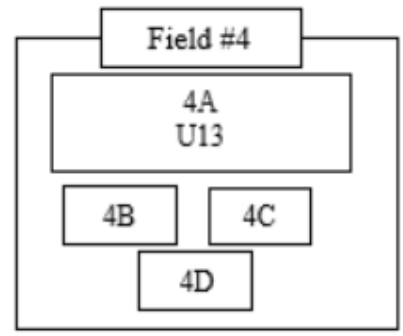

**Bradford  
Creek Soccer  
Complex**

Picnic  
Shelter

The Hut

Graveyard

FALL 2021 (updated 8/3/21)