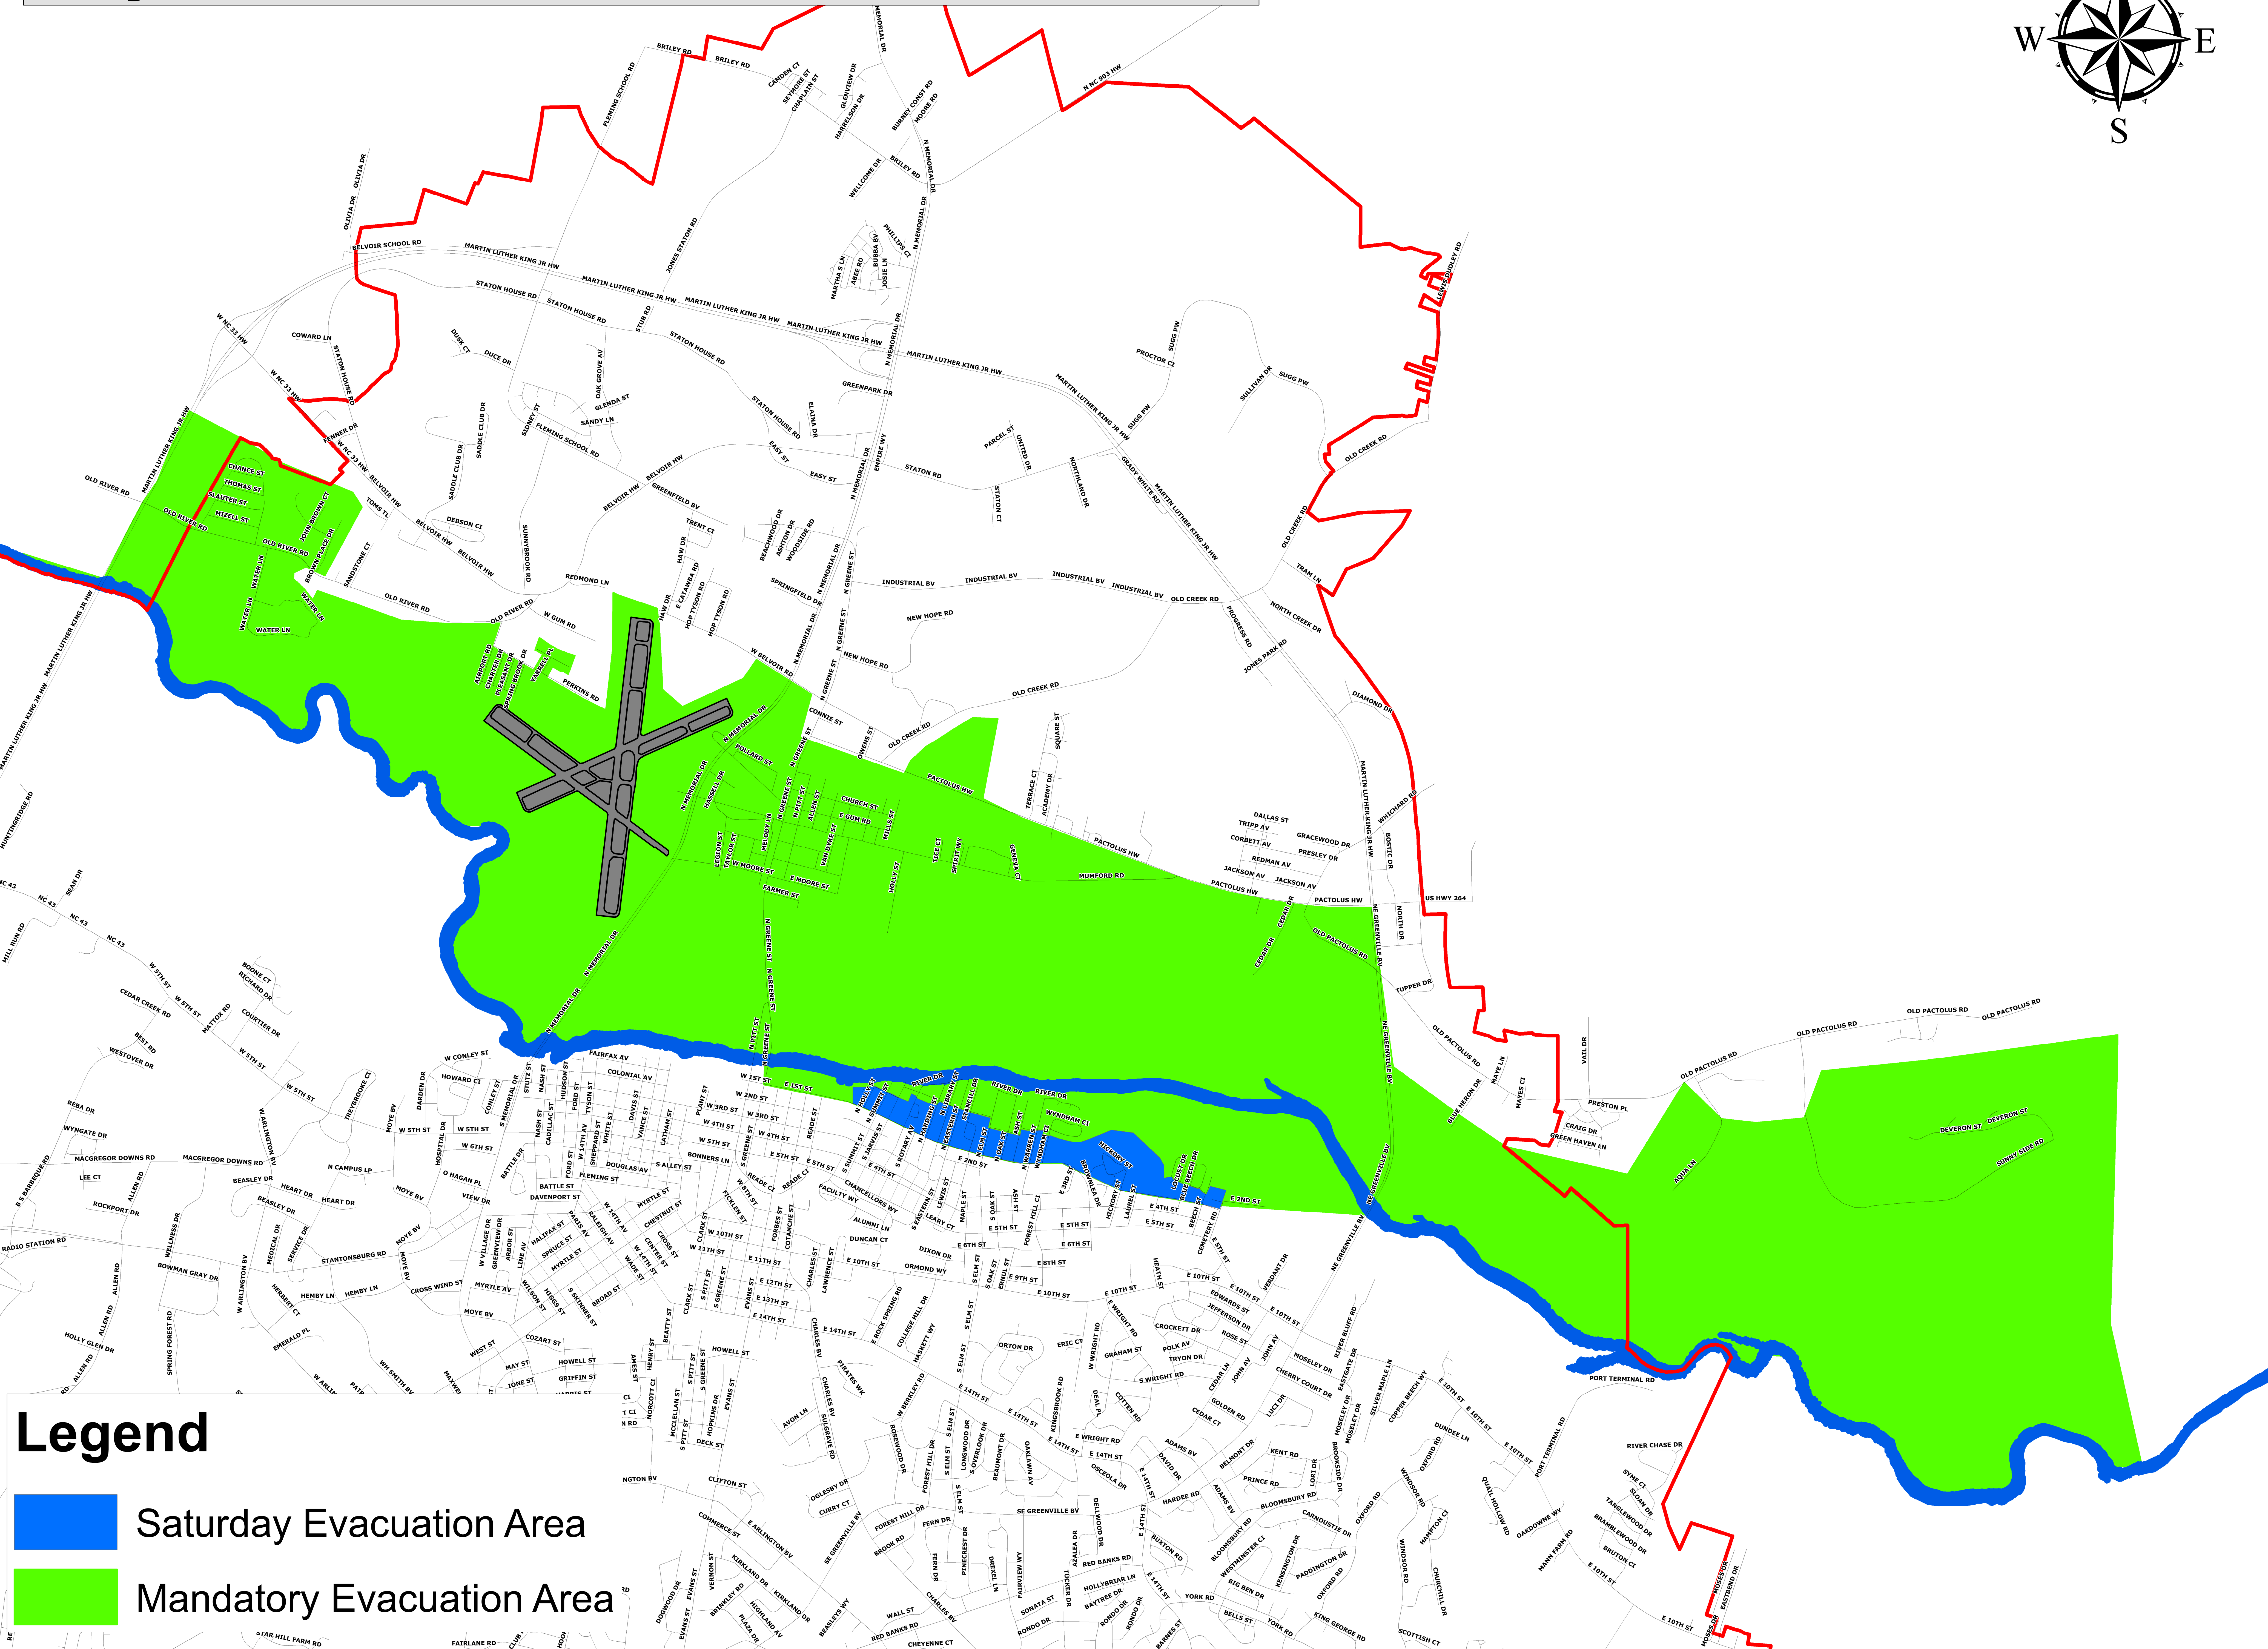

City of Greenville Evacuation Areas

Legend

-  Saturday Evacuation Area
-  Mandatory Evacuation Area