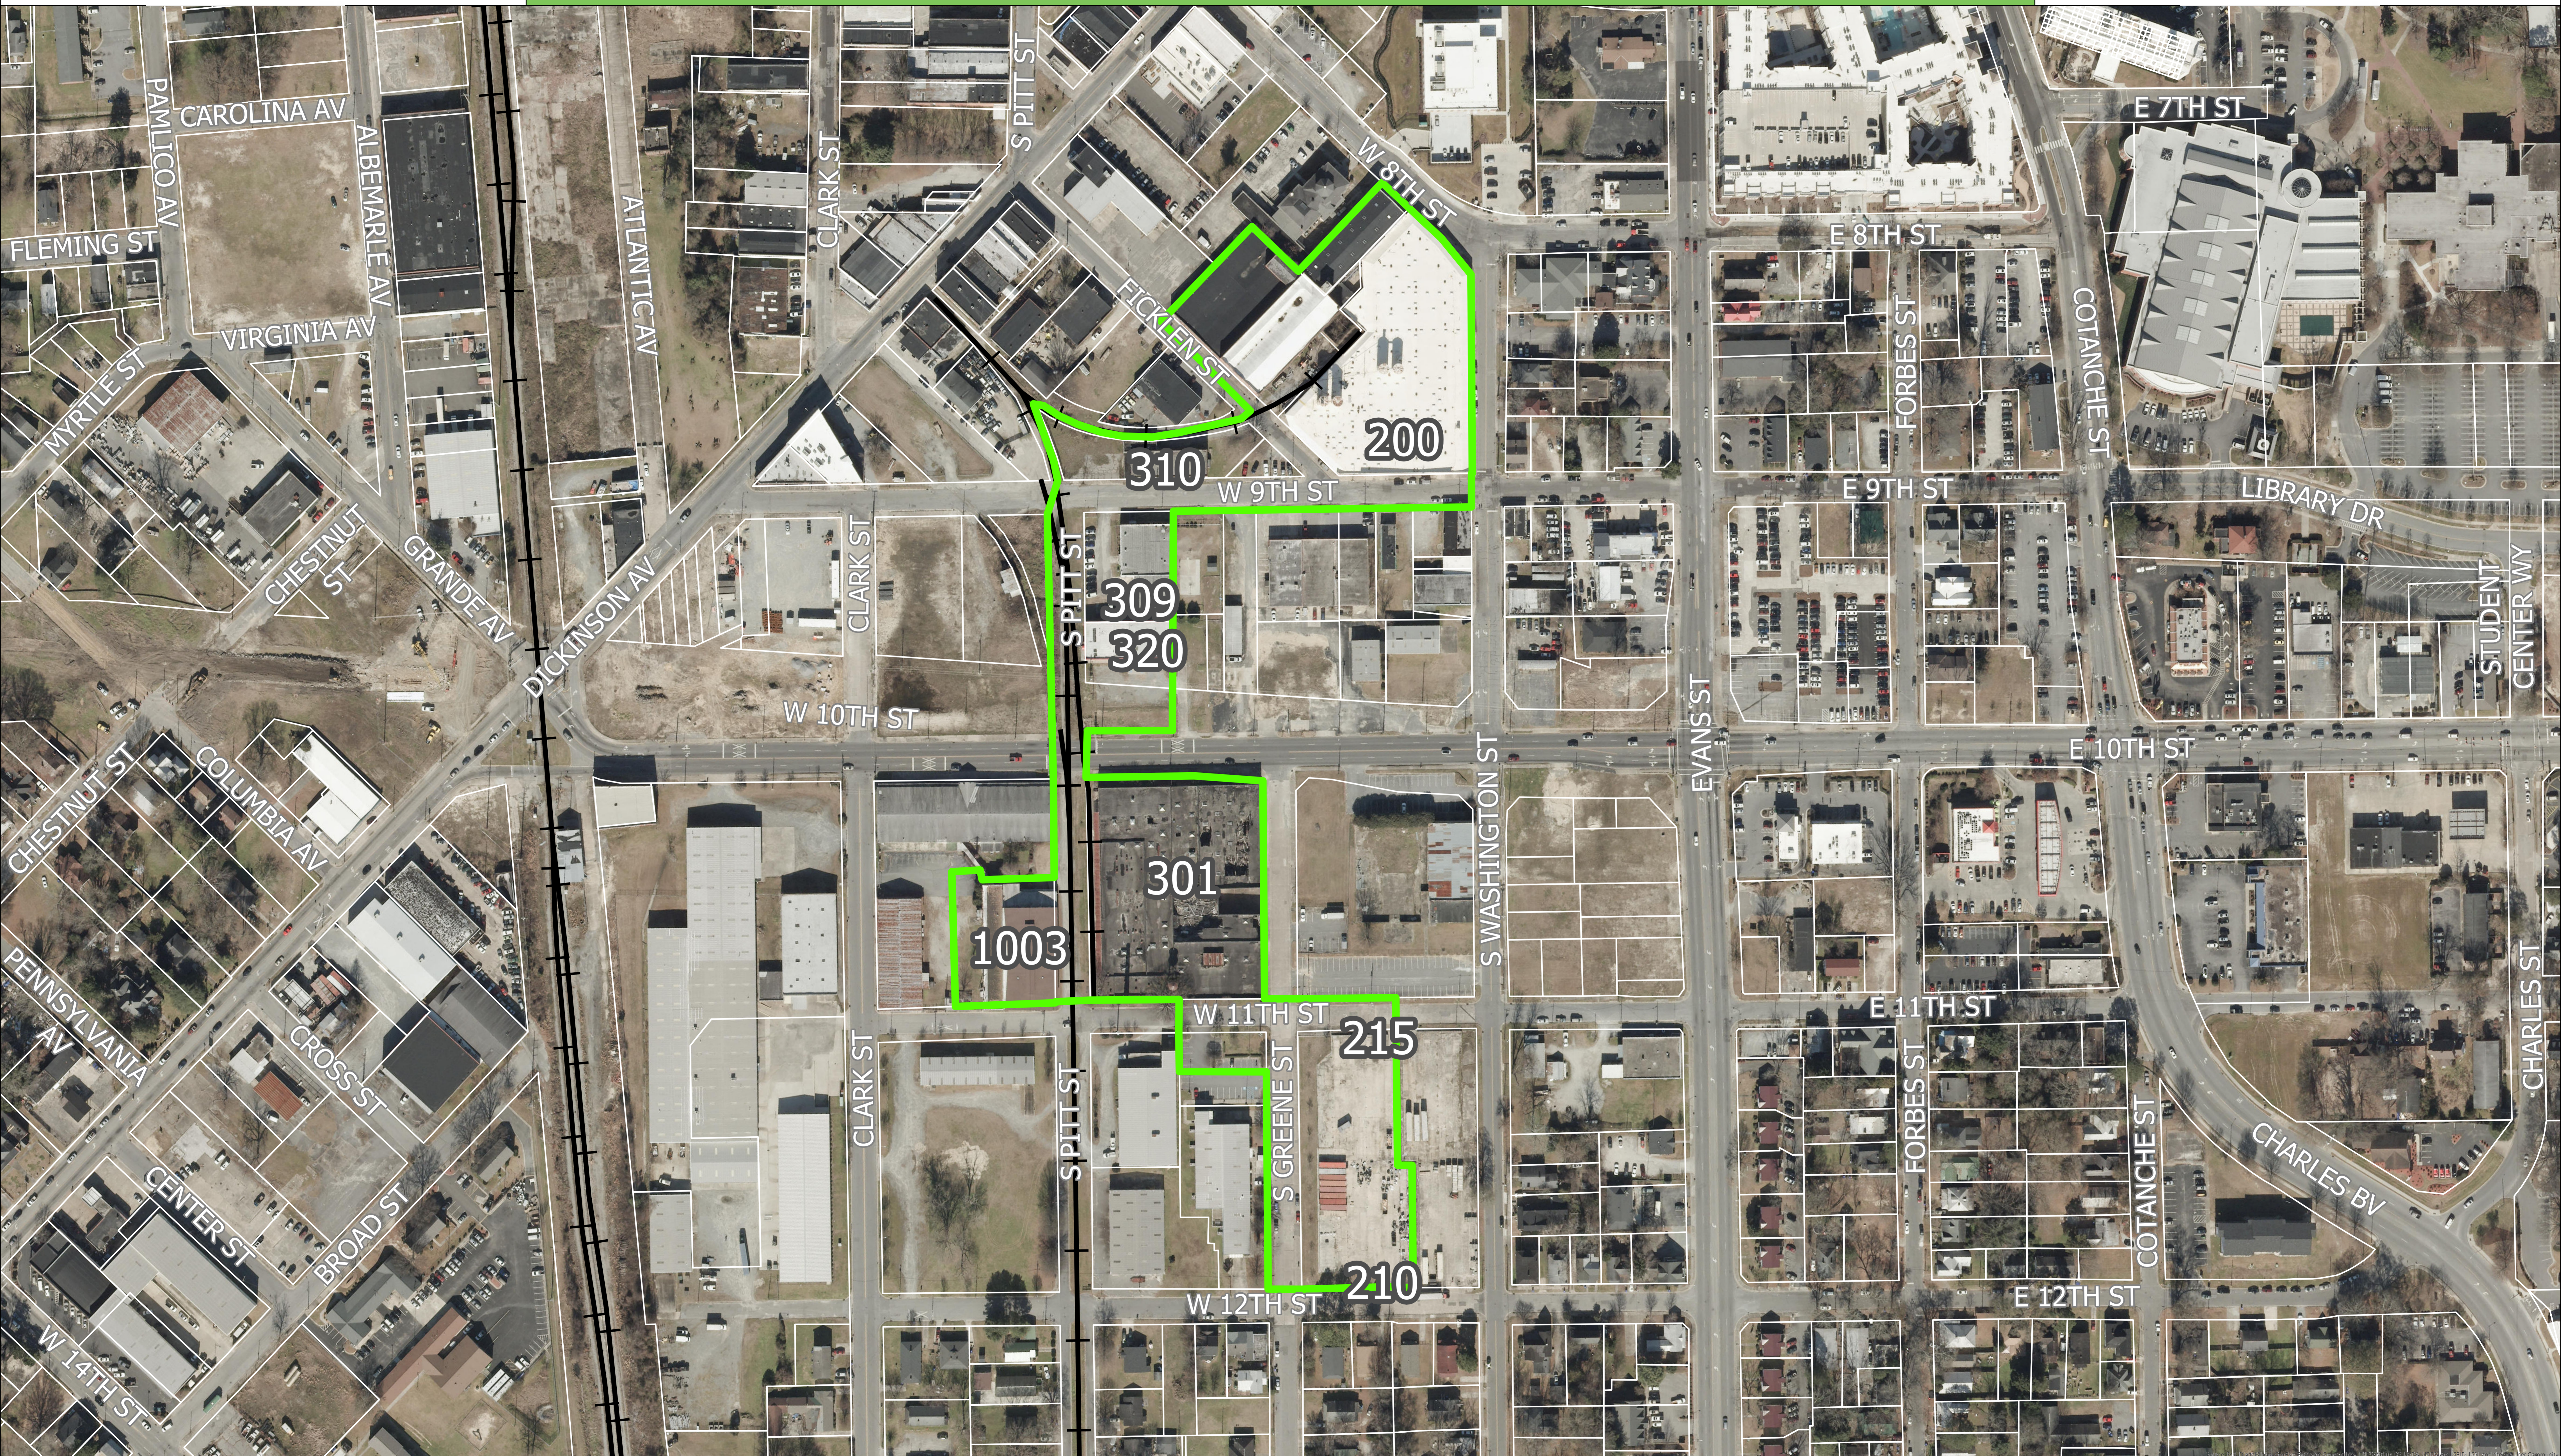

Tobacco Warehouse Historic District

City of Greenville, NC

□ Parcels

□ Tobacco Warehouse Historic District

0 0.03 0.05 0.1 Miles

Map Created on 5/27/2020 by
Margo Castro, GIS Planner.
Planning & Development
Services
City of Greenville, NC