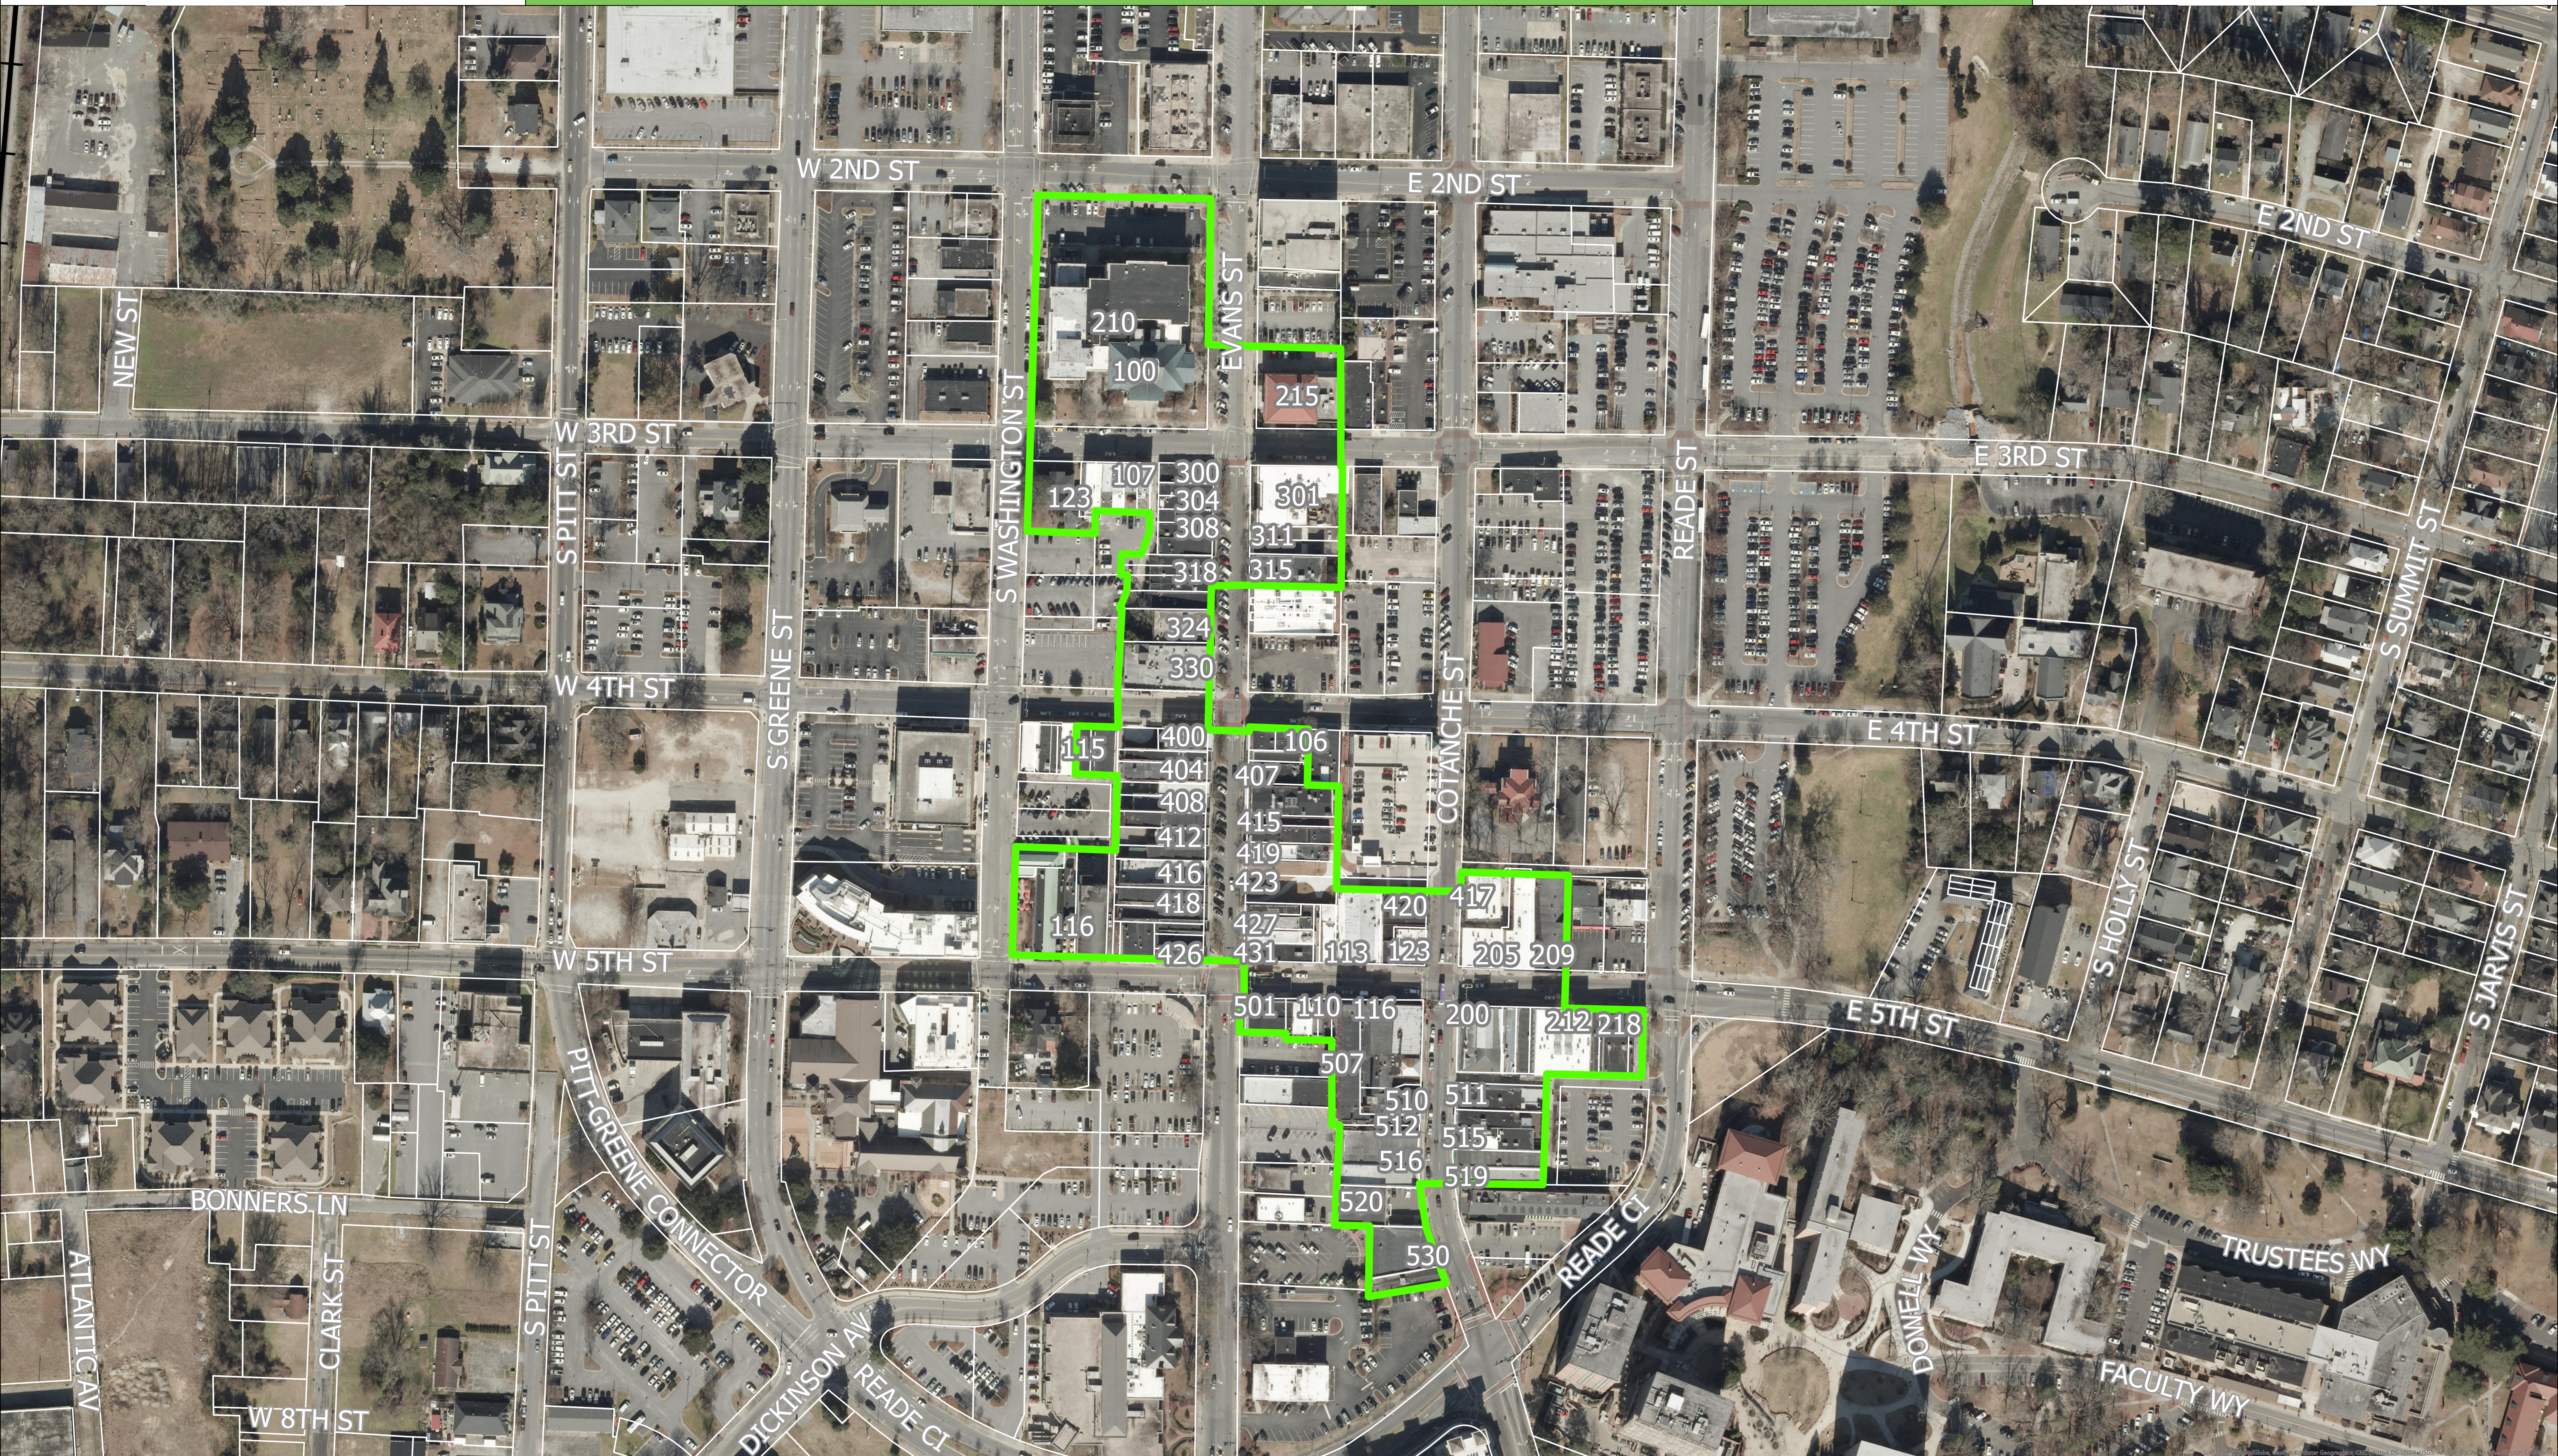

Downtown Commercial Historic District

City of Greenville, NC

□ Parcels

□ Downtown Commercial Historic District

0 0.03 0.05 0.1 Miles

Map Created on 5/27/2020 by
Margo Castro, GIS Planner.
Planning & Development
Services
City of Greenville, NC