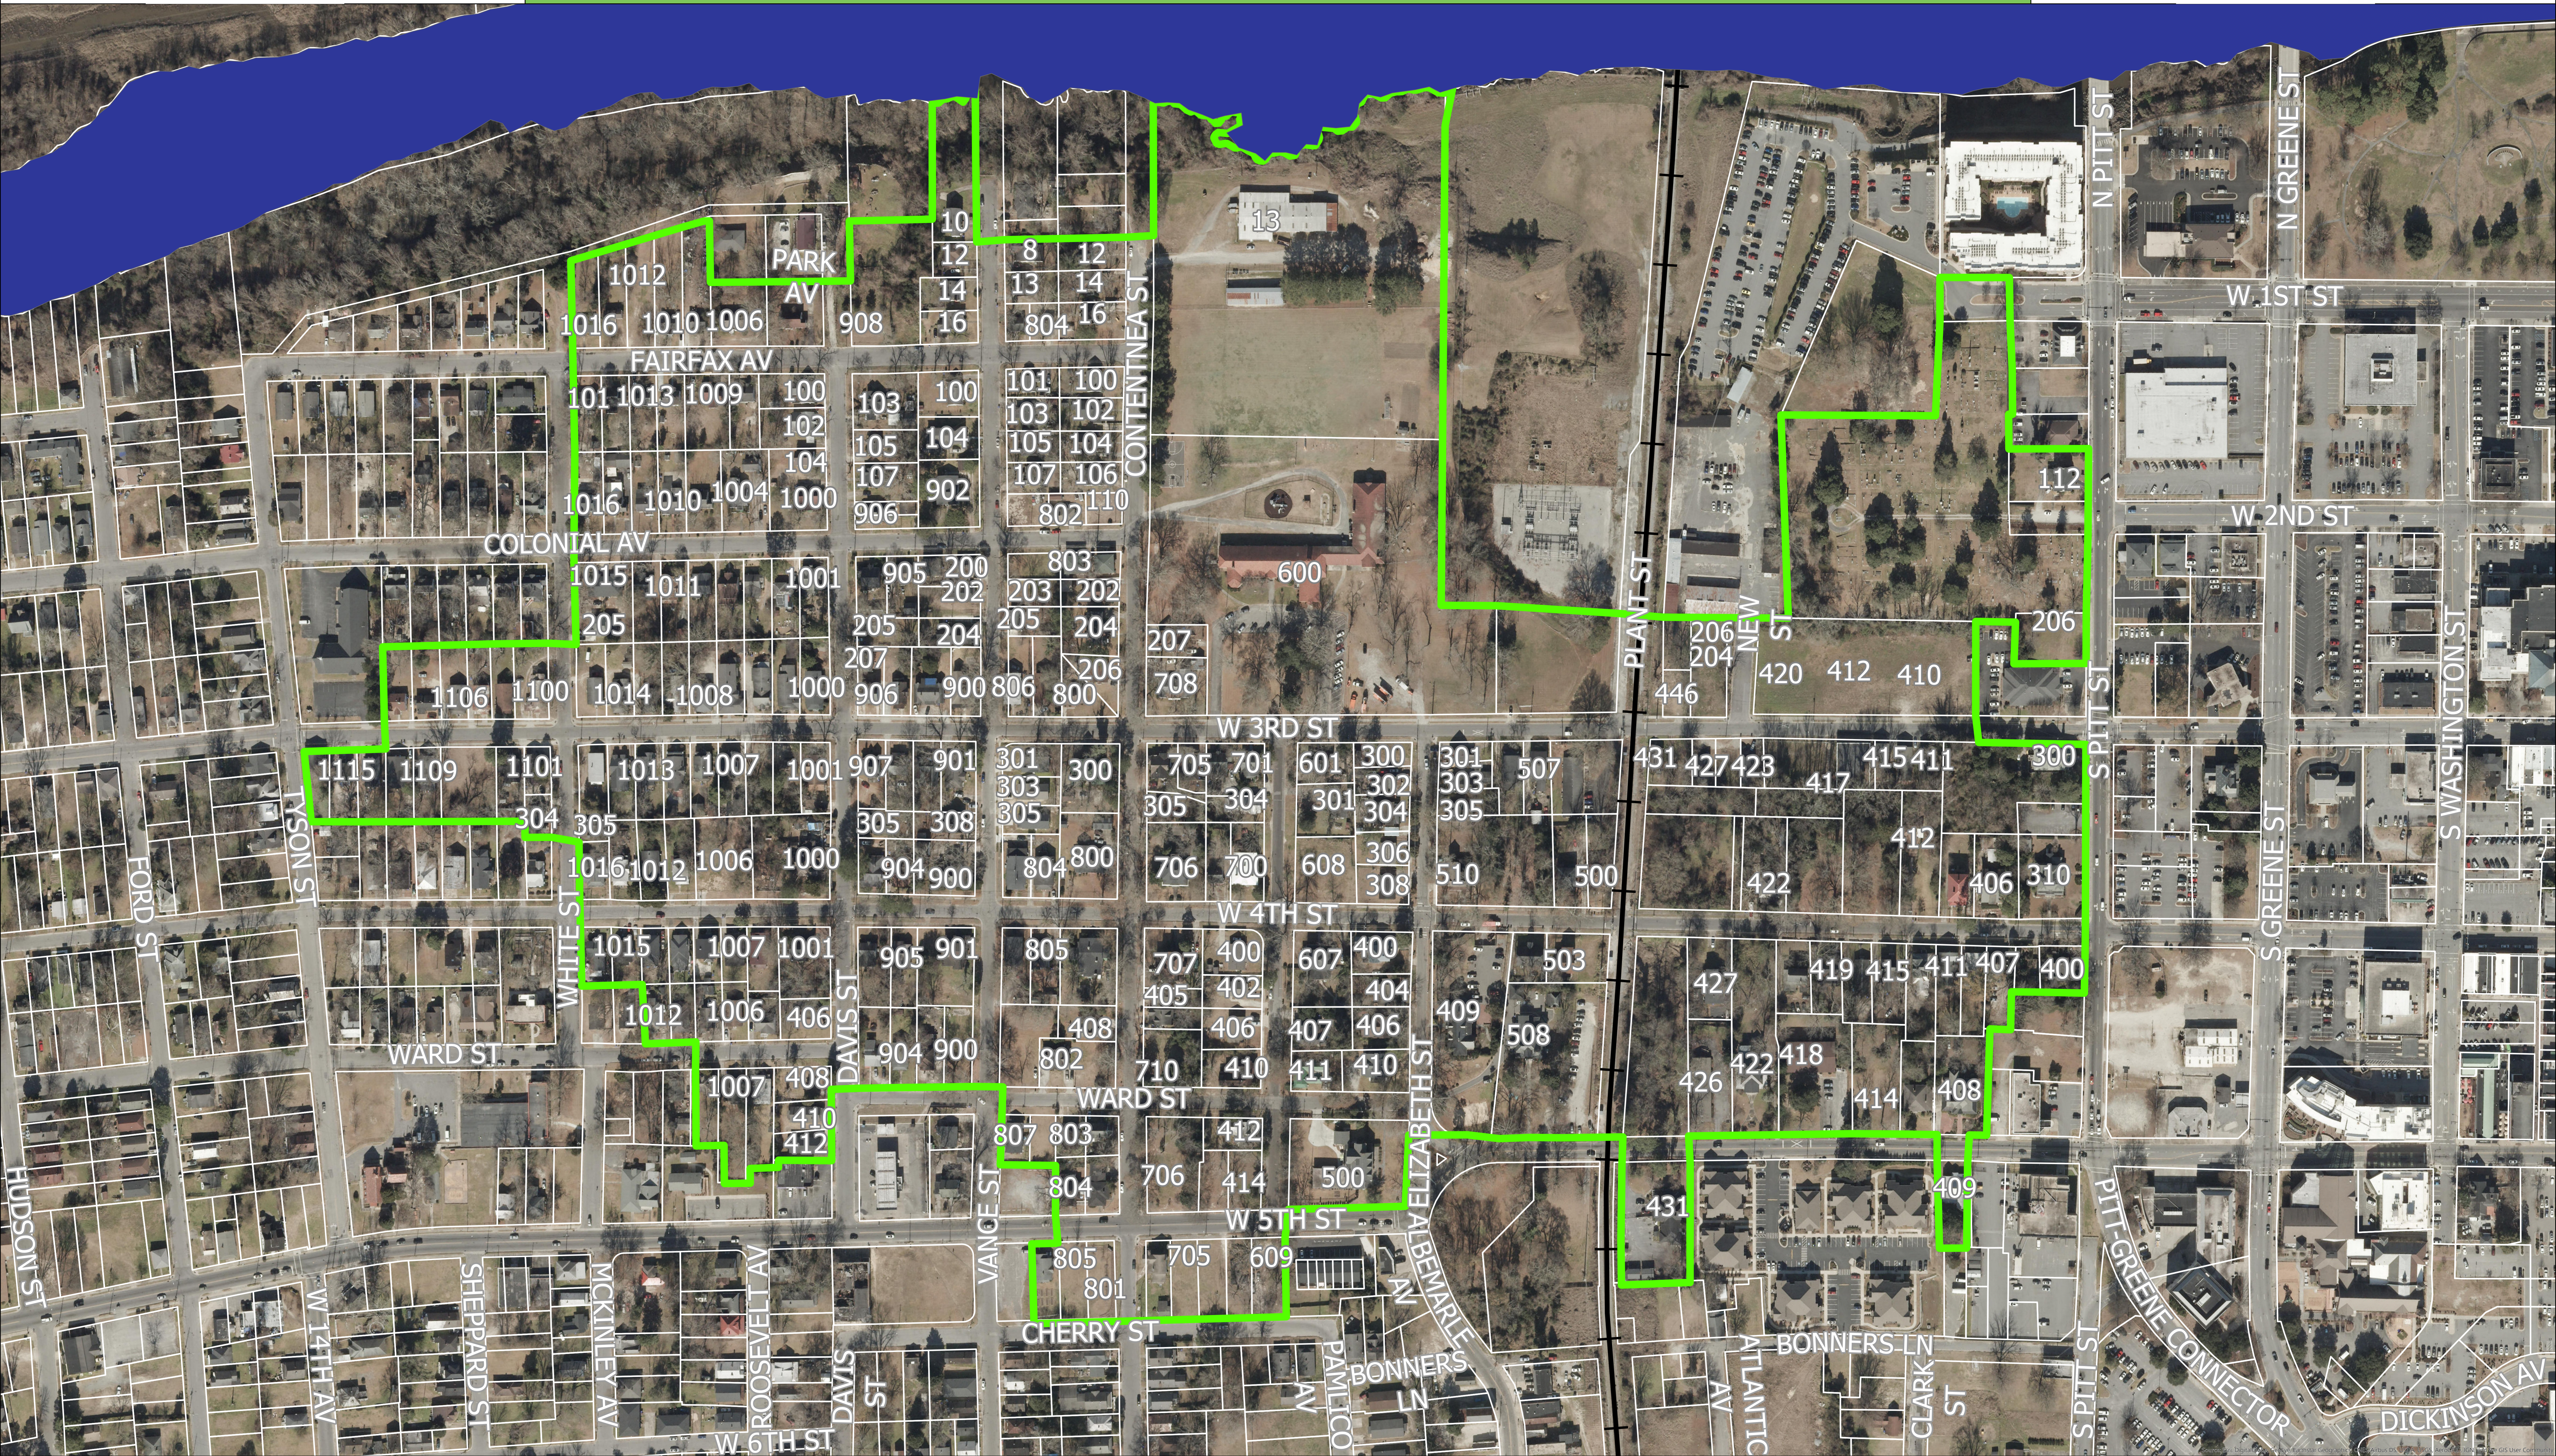

Skinnerville / Heights Historic District

City of Greenville, NC

□ Parcels

□ Skinnerville / Heights
Historic District

0 0.04 0.07 0.15 Miles

Map Created on 5/27/2020 by
Margo Castro, GIS Planner.
Planning & Development
Services
City of Greenville, NC