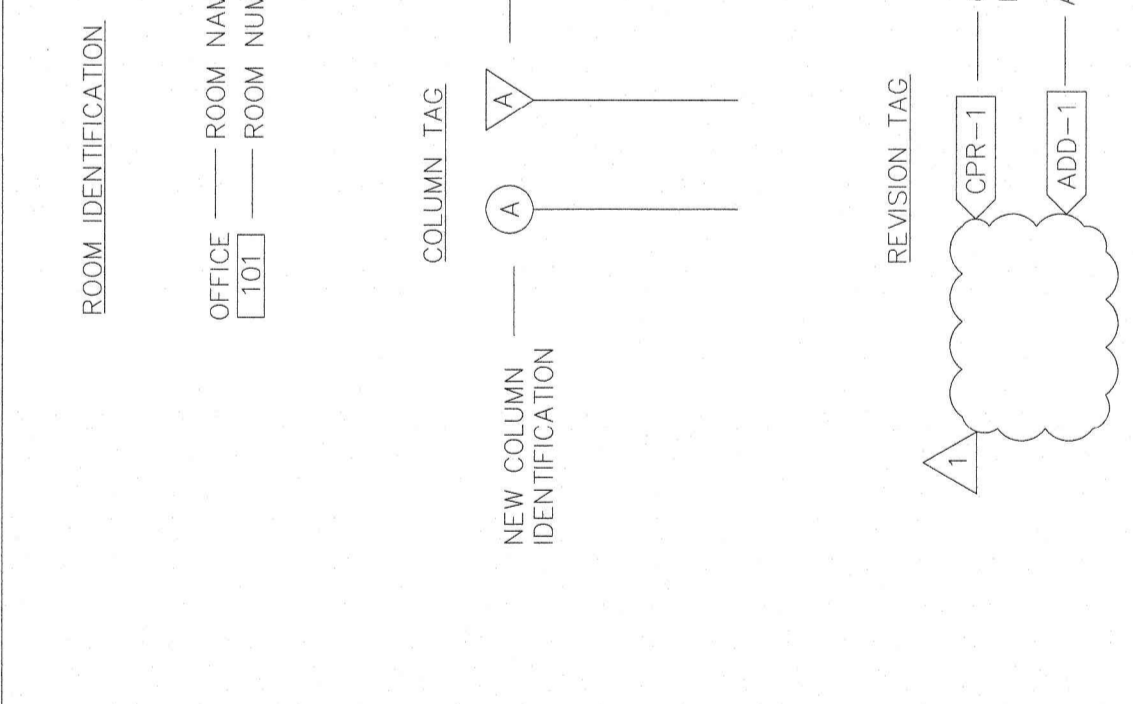

Architectural Symbols

Architectural Legend

Abbreviations

Table of abbreviations with columns for symbols and descriptions. Includes terms like AIR CONDITIONING, HANDICAP, ROOF, ACCESSORIES, etc.

THE EAST GROUP logo and contact information: Raleigh, NC 27607, Tel 919.794.8300.

Greenville logo and tagline: Find yourself in good company. NORTH CAROLINA.

Table with columns: REV, DATE, DESCRIPTION. Includes entries for 0 1/15/21 ISSUED FOR CONSTRUCTION.

Project information: CITY OF GREENVILLE CONVENTION CENTER, REPLACEMENT OF EPDM ROOFS.