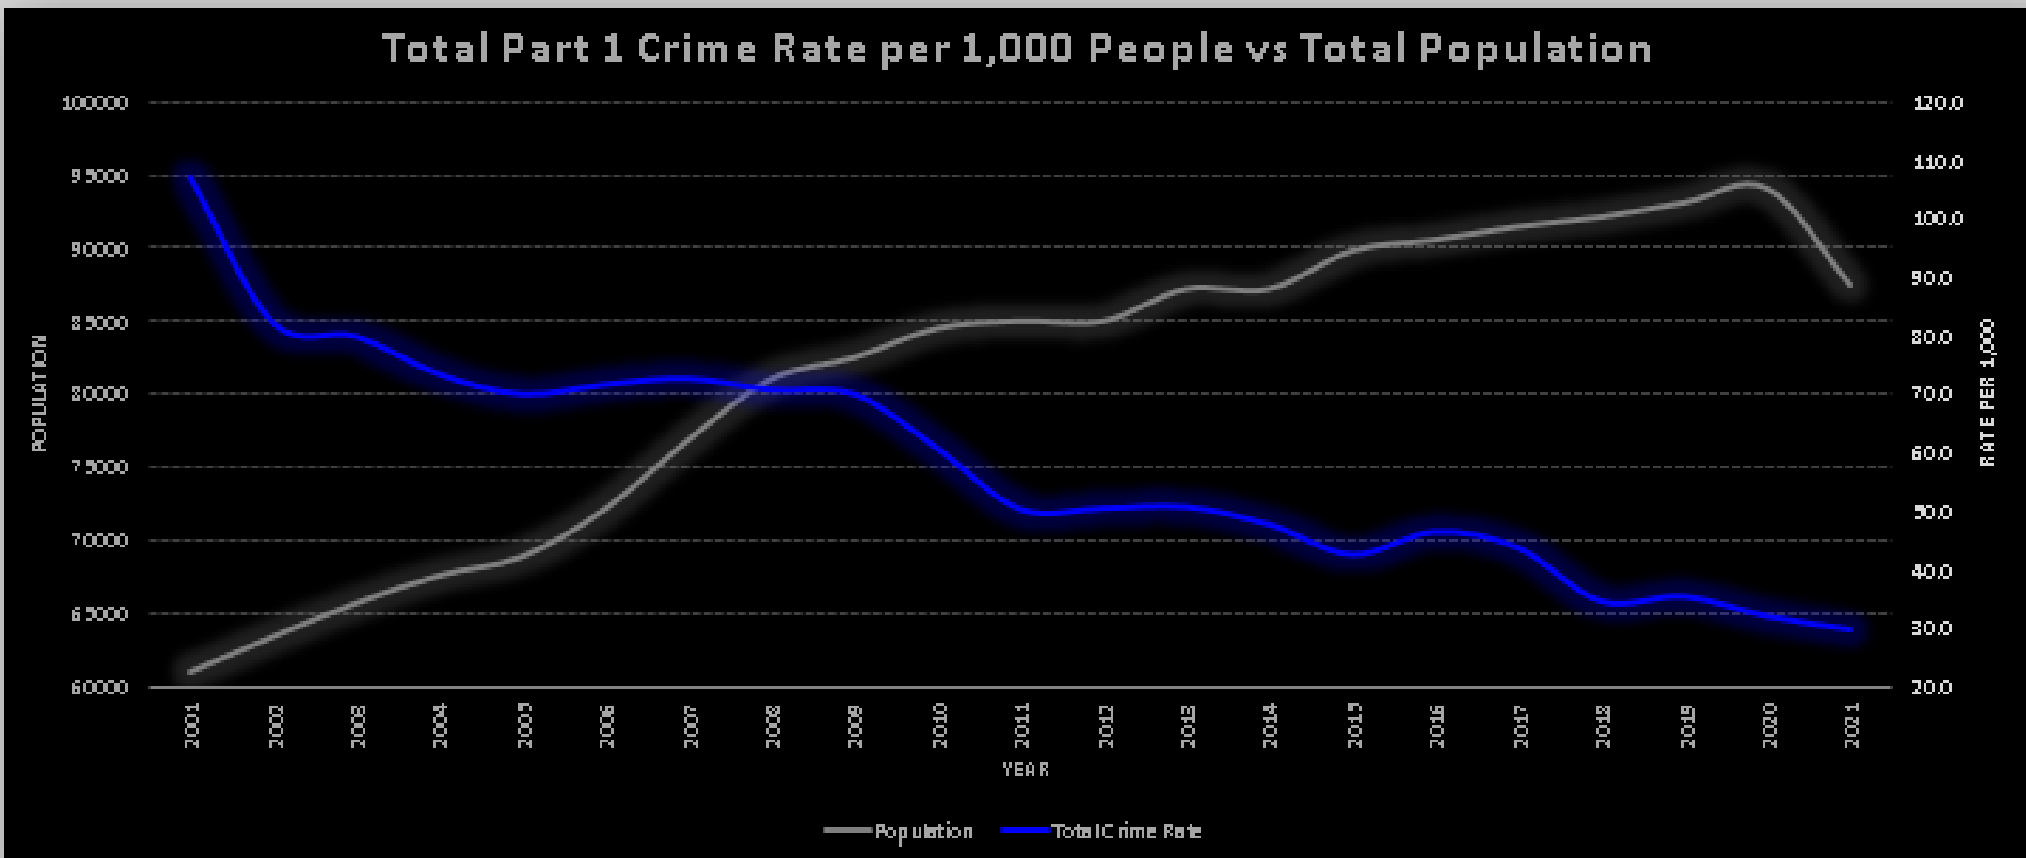

GREENVILLE POLICE DEPARTMENT

2001 - 2021

# CRIME RATE

2001 - 2021