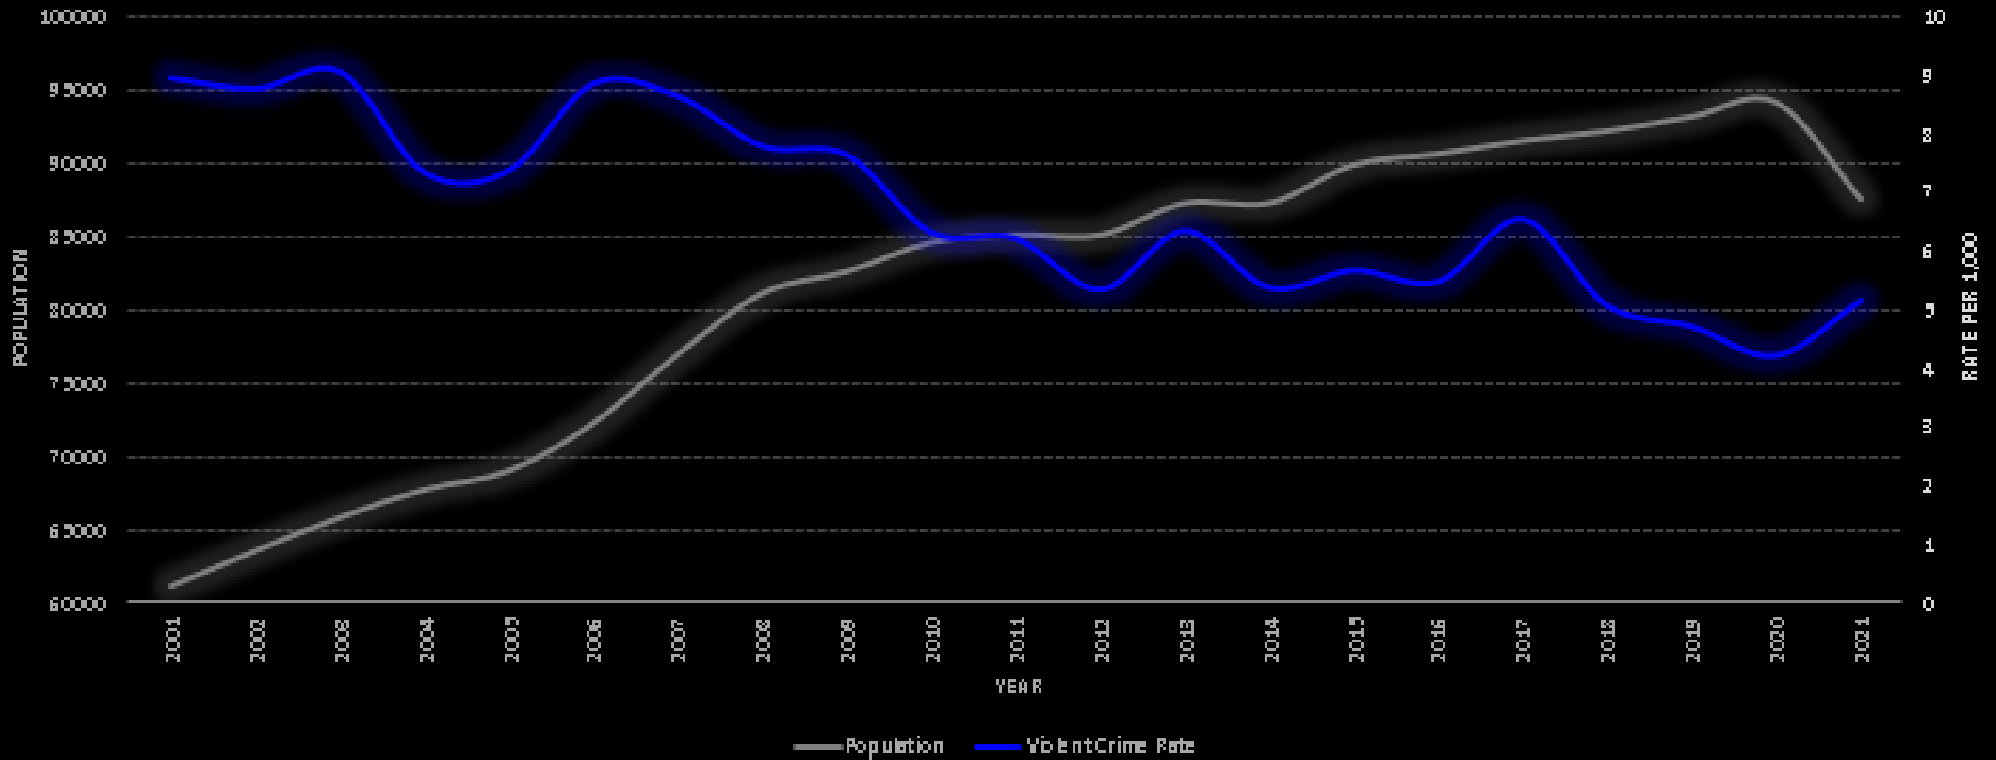

# CRIME RATE

2001 - 2021

# CRIME RATE

GREENVILLE POLICE DEPARTMENT

Violent Part 1 Crime Rate per 1,000 People vs Total Population

GREENVILLE POLICE DEPARTMENT

2001 - 2021