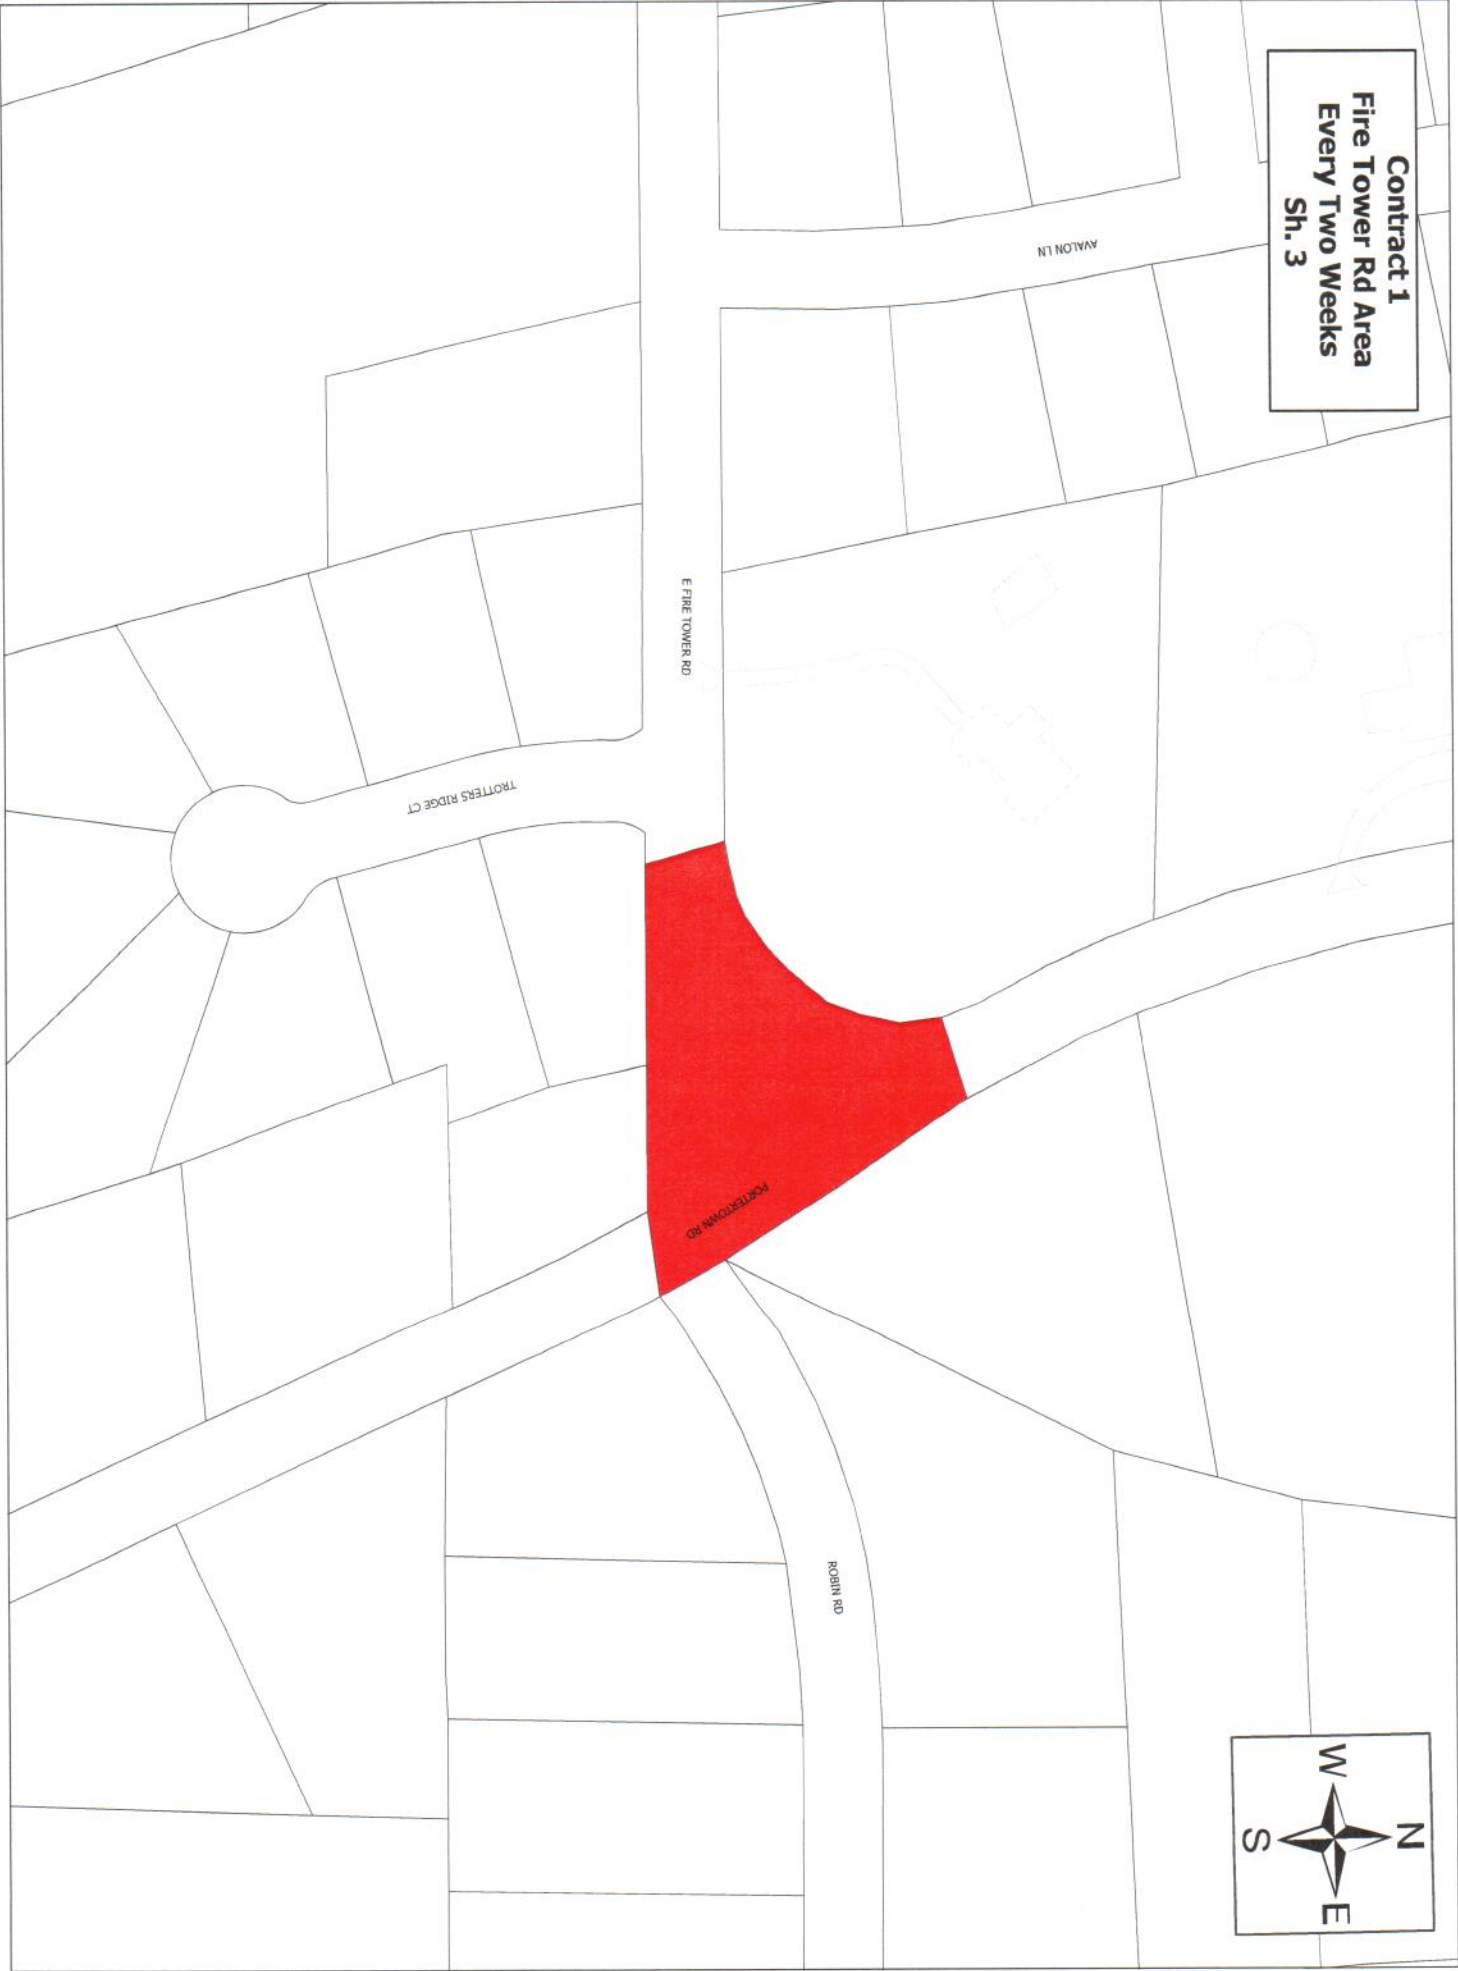

**Contract 1
Charles Blvd Area
Every Two Weeks**

**Contract 1
NC 43 Area
Every Two Weeks**

**Contract 1
Signature Dr. Area
Every Two Weeks**

Contract 1
Arlington Blvd. Area
Every Two Weeks
Sh. 1

Contract 1
Arlington Blvd. Area
Every Two Weeks
Sh. 2

Contract 1
Fire Tower Rd Area
Every Two Weeks
Sh. 1

Contract 1
Fire Tower Rd Area
Every Two Weeks
Sh. 2

Contract 1
Fire Tower Rd Area
Every Two Weeks
Sh. 3

Contract 1
Stantonsburg Rd &
McGregor Downs Rd.
Every Two Weeks

Contract 1
Greenville Welcome Sign &
Stantonsburg Rd
Every Two Weeks

**Contract 1
Allen Rd Area
Every Two Weeks**

Contract 1
Regency Blvd.
Every Two Weeks

**Contract 1
HWY 11 Area
Every Two Weeks**