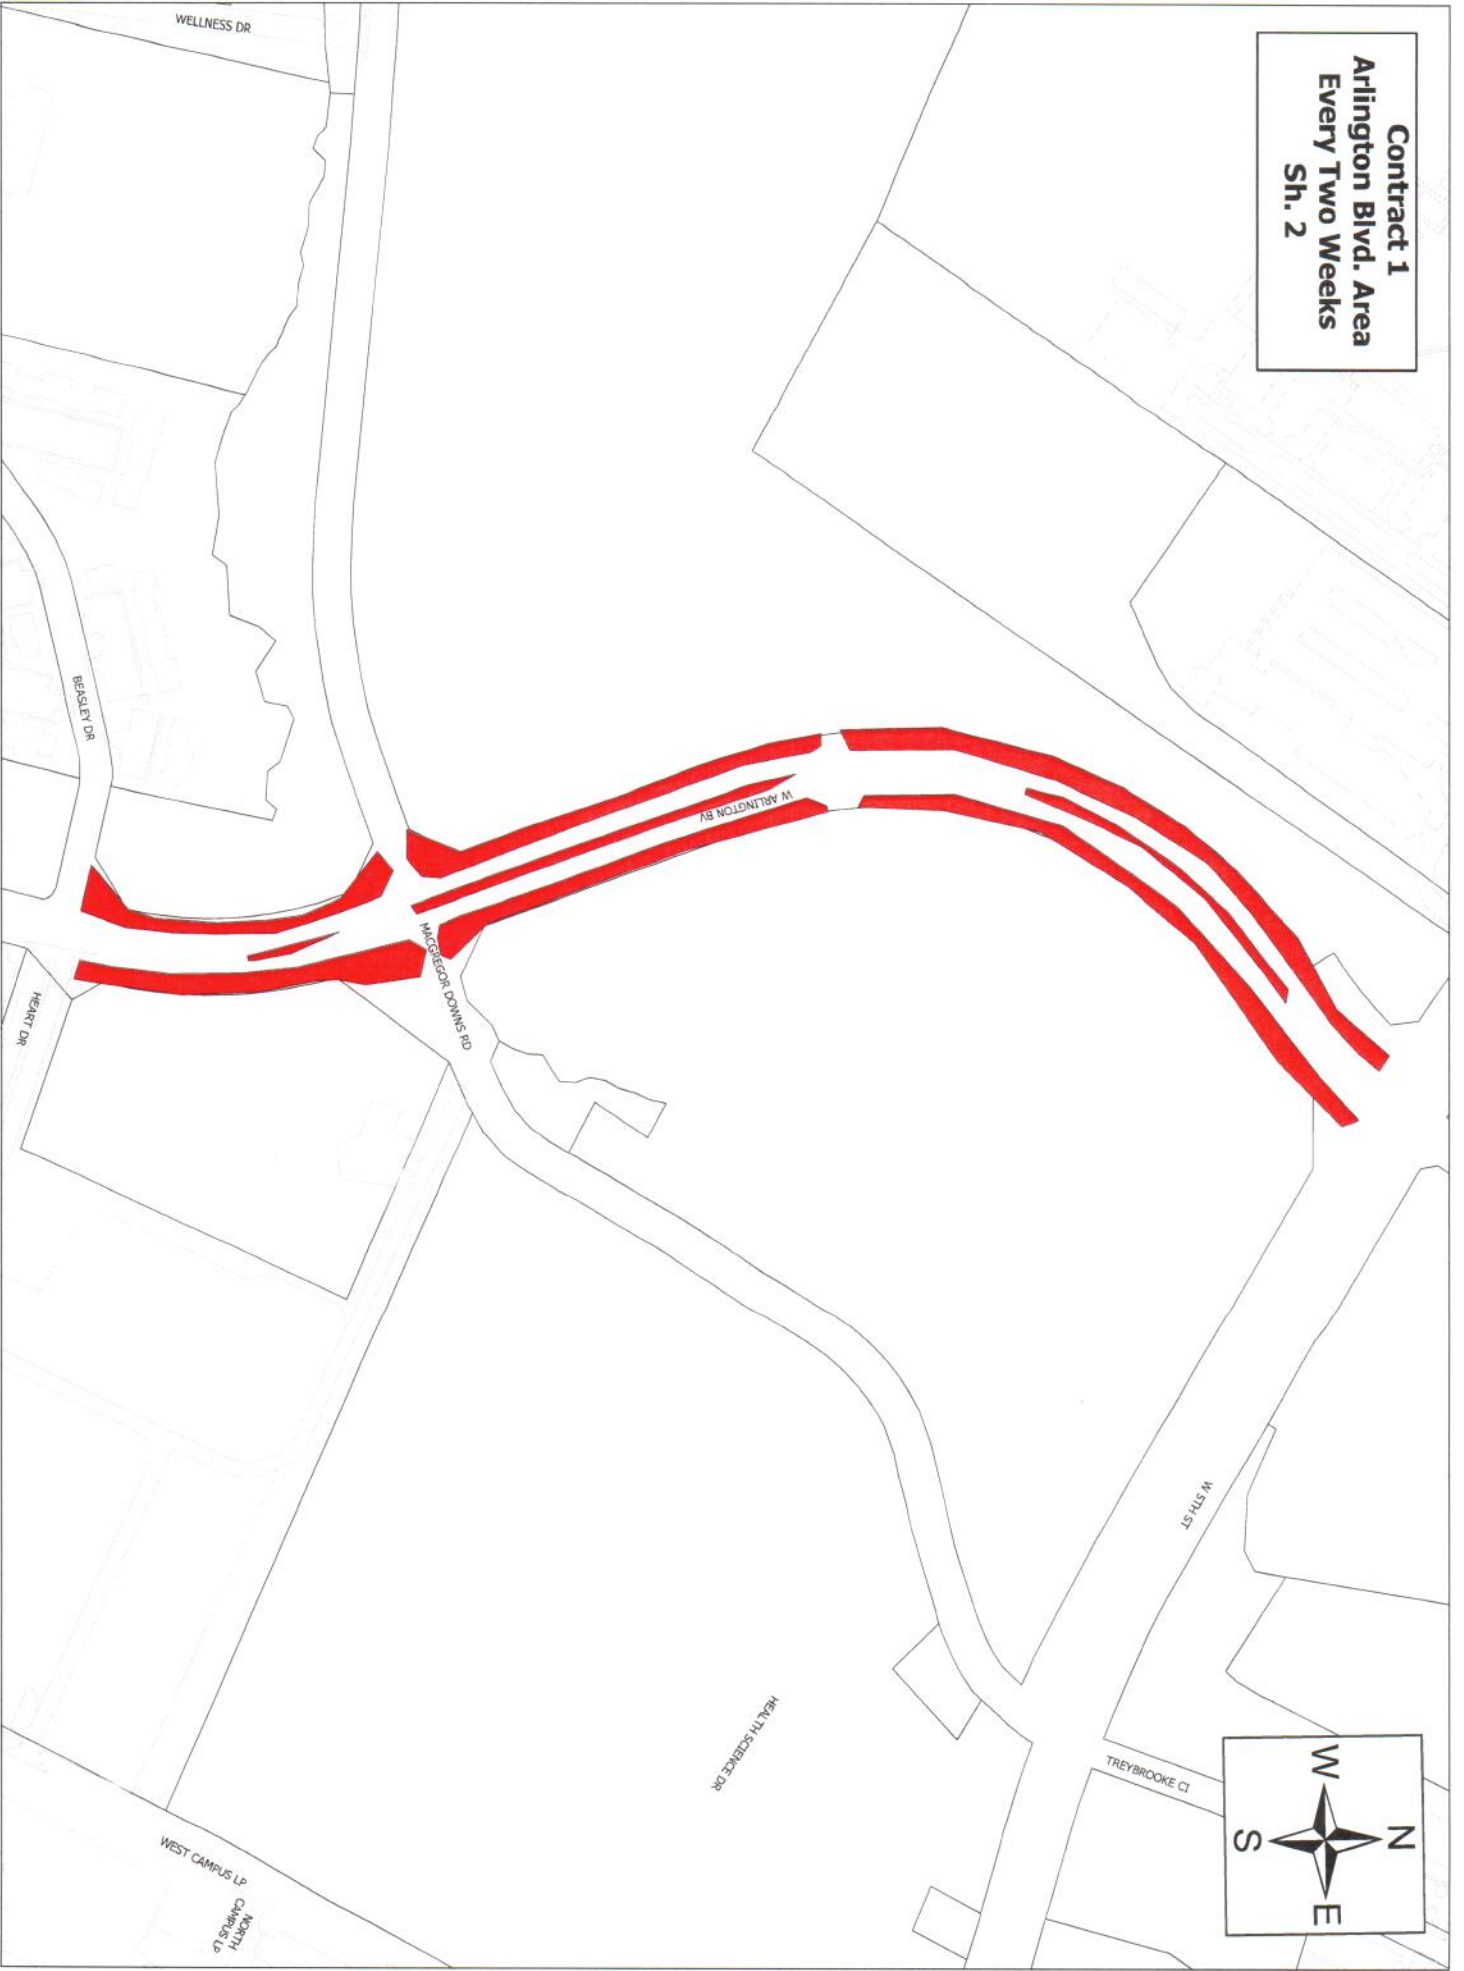

**Contract 1
Charles Blvd Area
Every Two Weeks**

**Contract 1
NC 43 Area
Every Two Weeks**

**Contract 1
Signature Dr. Area
Every Two Weeks**

Contract 1
Arlington Blvd. Area
Every Two Weeks
Sh. 1

Contract 1
Arlington Blvd. Area
Every Two Weeks
Sh. 2

Contract 1
Fire Tower Rd Area
Every Two Weeks
Sh. 1

Contract 1
Fire Tower Rd Area
Every Two Weeks
Sh. 2

Contract 1
Fire Tower Rd Area
Every Two Weeks
Sh. 3

Contract 1
Stantonsburg Rd &
McGregor Downs Rd.
Every Two Weeks

Contract 1
Greenville Welcome Sign &
Stantonsburg Rd
Every Two Weeks

**Contract 1
Allen Rd Area
Every Two Weeks**

Contract 1
Regency Blvd.
Every Two Weeks

**Contract 1
HWY 11 Area
Every Two Weeks**