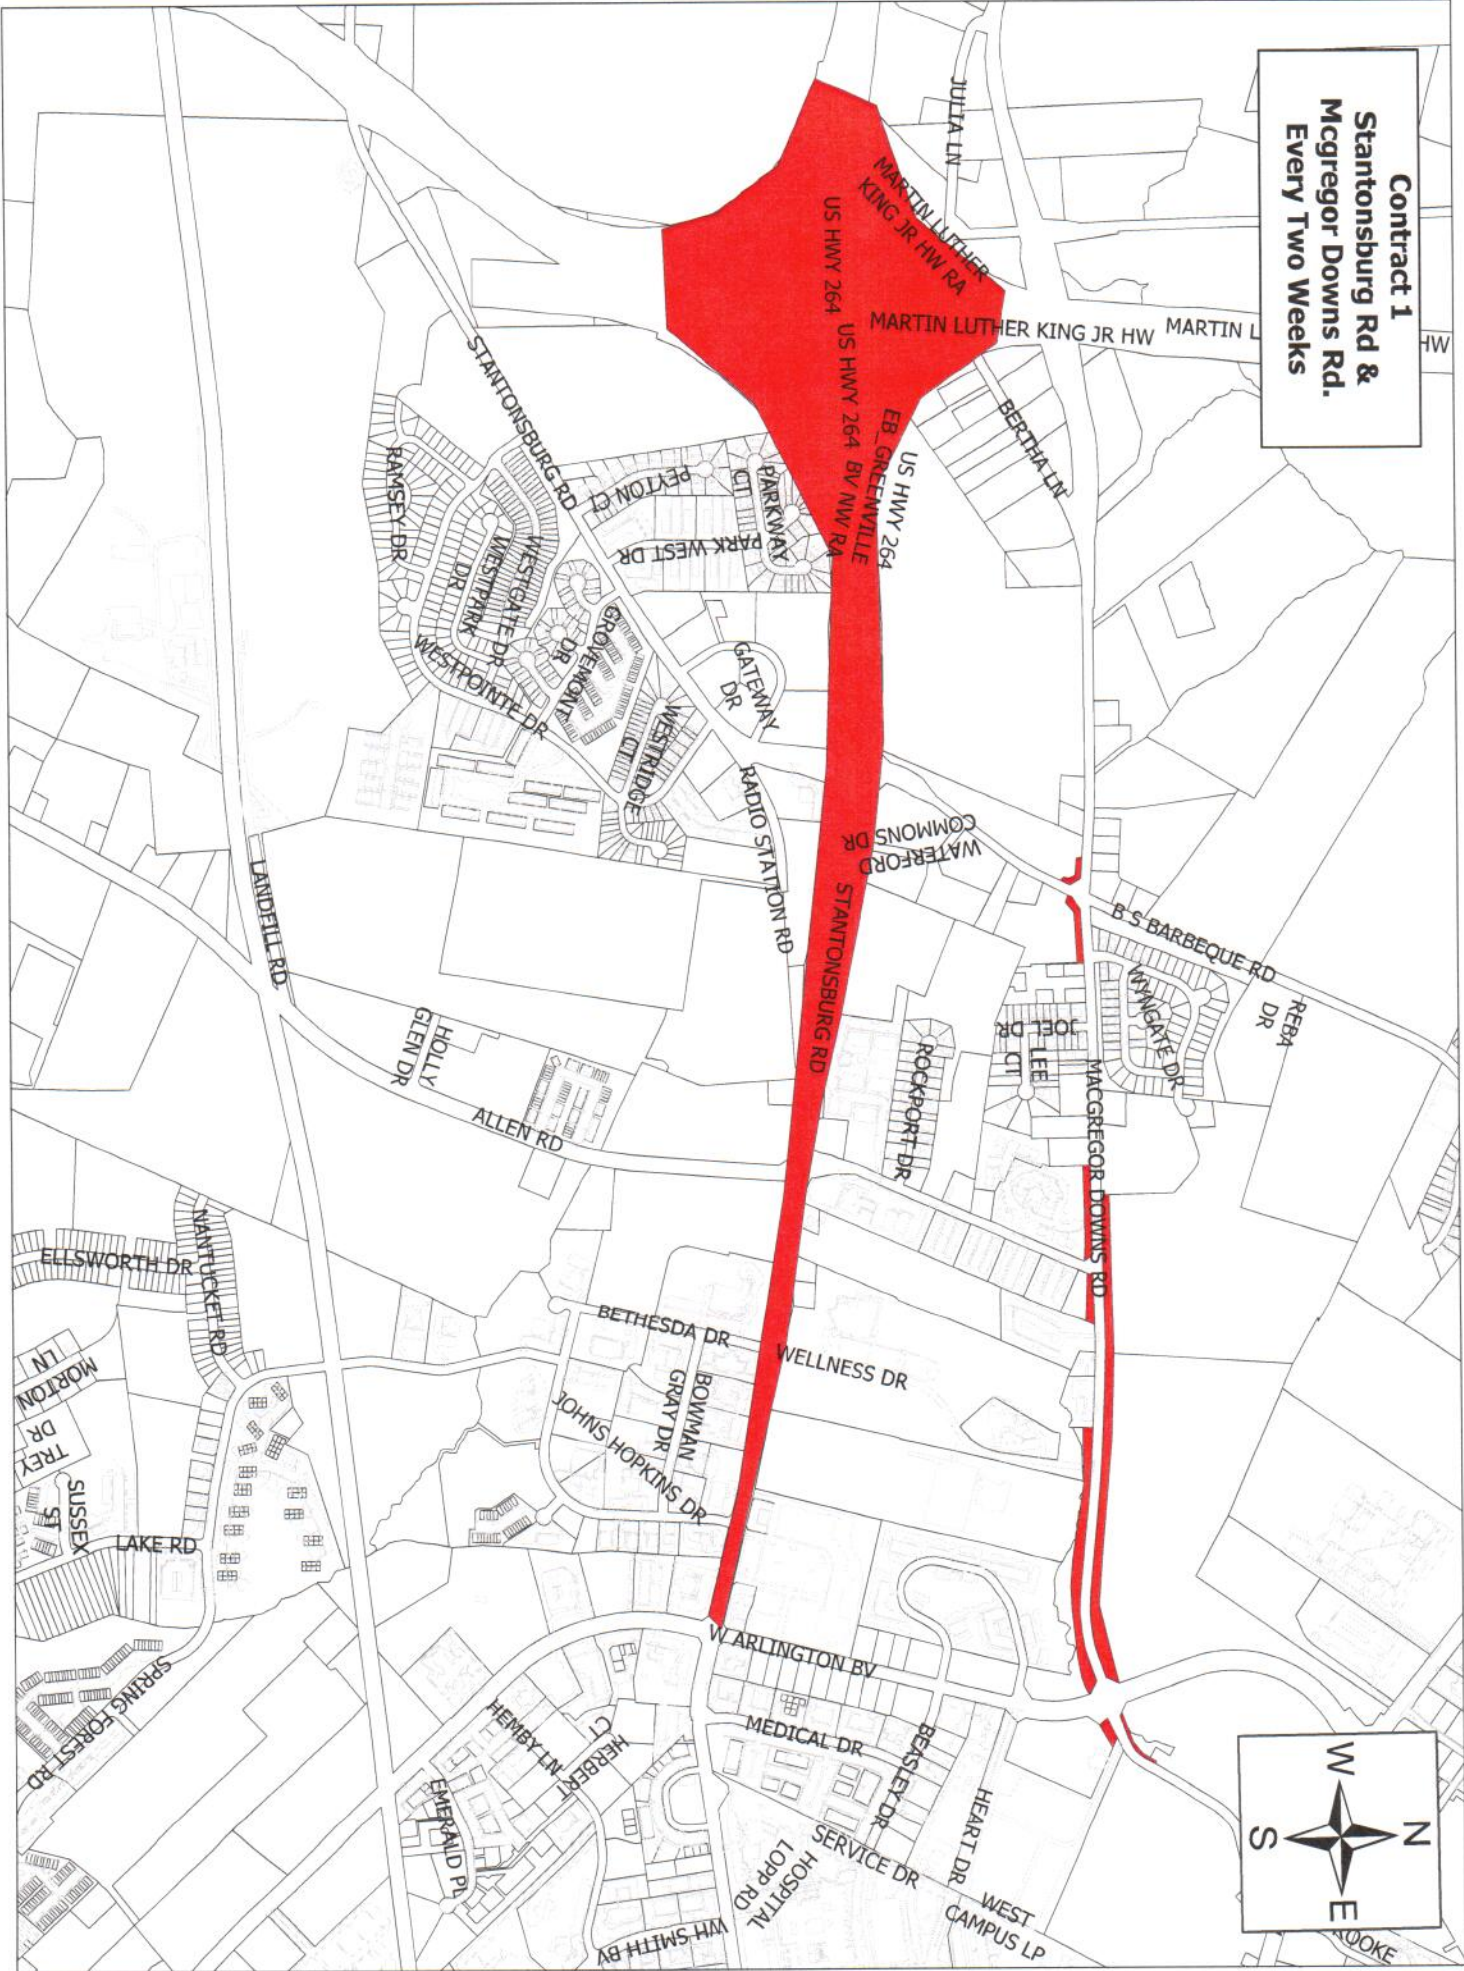

**Contract 1
Charles Blvd Area
Every Two Weeks**

**Contract 1
NC 43 Area
Every Two Weeks**

**Contract 1
Signature Dr. Area
Every Two Weeks**

Contract 1
Arlington Blvd. Area
Every Two Weeks
Sh. 1

Contract 1
Arlington Blvd. Area
Every Two Weeks
Sh. 2

Contract 1
Fire Tower Rd Area
Every Two Weeks
Sh. 1

Contract 1
Fire Tower Rd Area
Every Two Weeks
Sh. 2

Contract 1
Fire Tower Rd Area
Every Two Weeks
Sh. 3

Contract 1
Stantonsburg Rd &
McGregor Downs Rd.
Every Two Weeks

Contract 1
Greenville Welcome Sign &
Stantonsburg Rd
Every Two Weeks

**Contract 1
Allen Rd Area
Every Two Weeks**

Contract 1
Regency Blvd.
Every Two Weeks

**Contract 1
HWY 11 Area
Every Two Weeks**