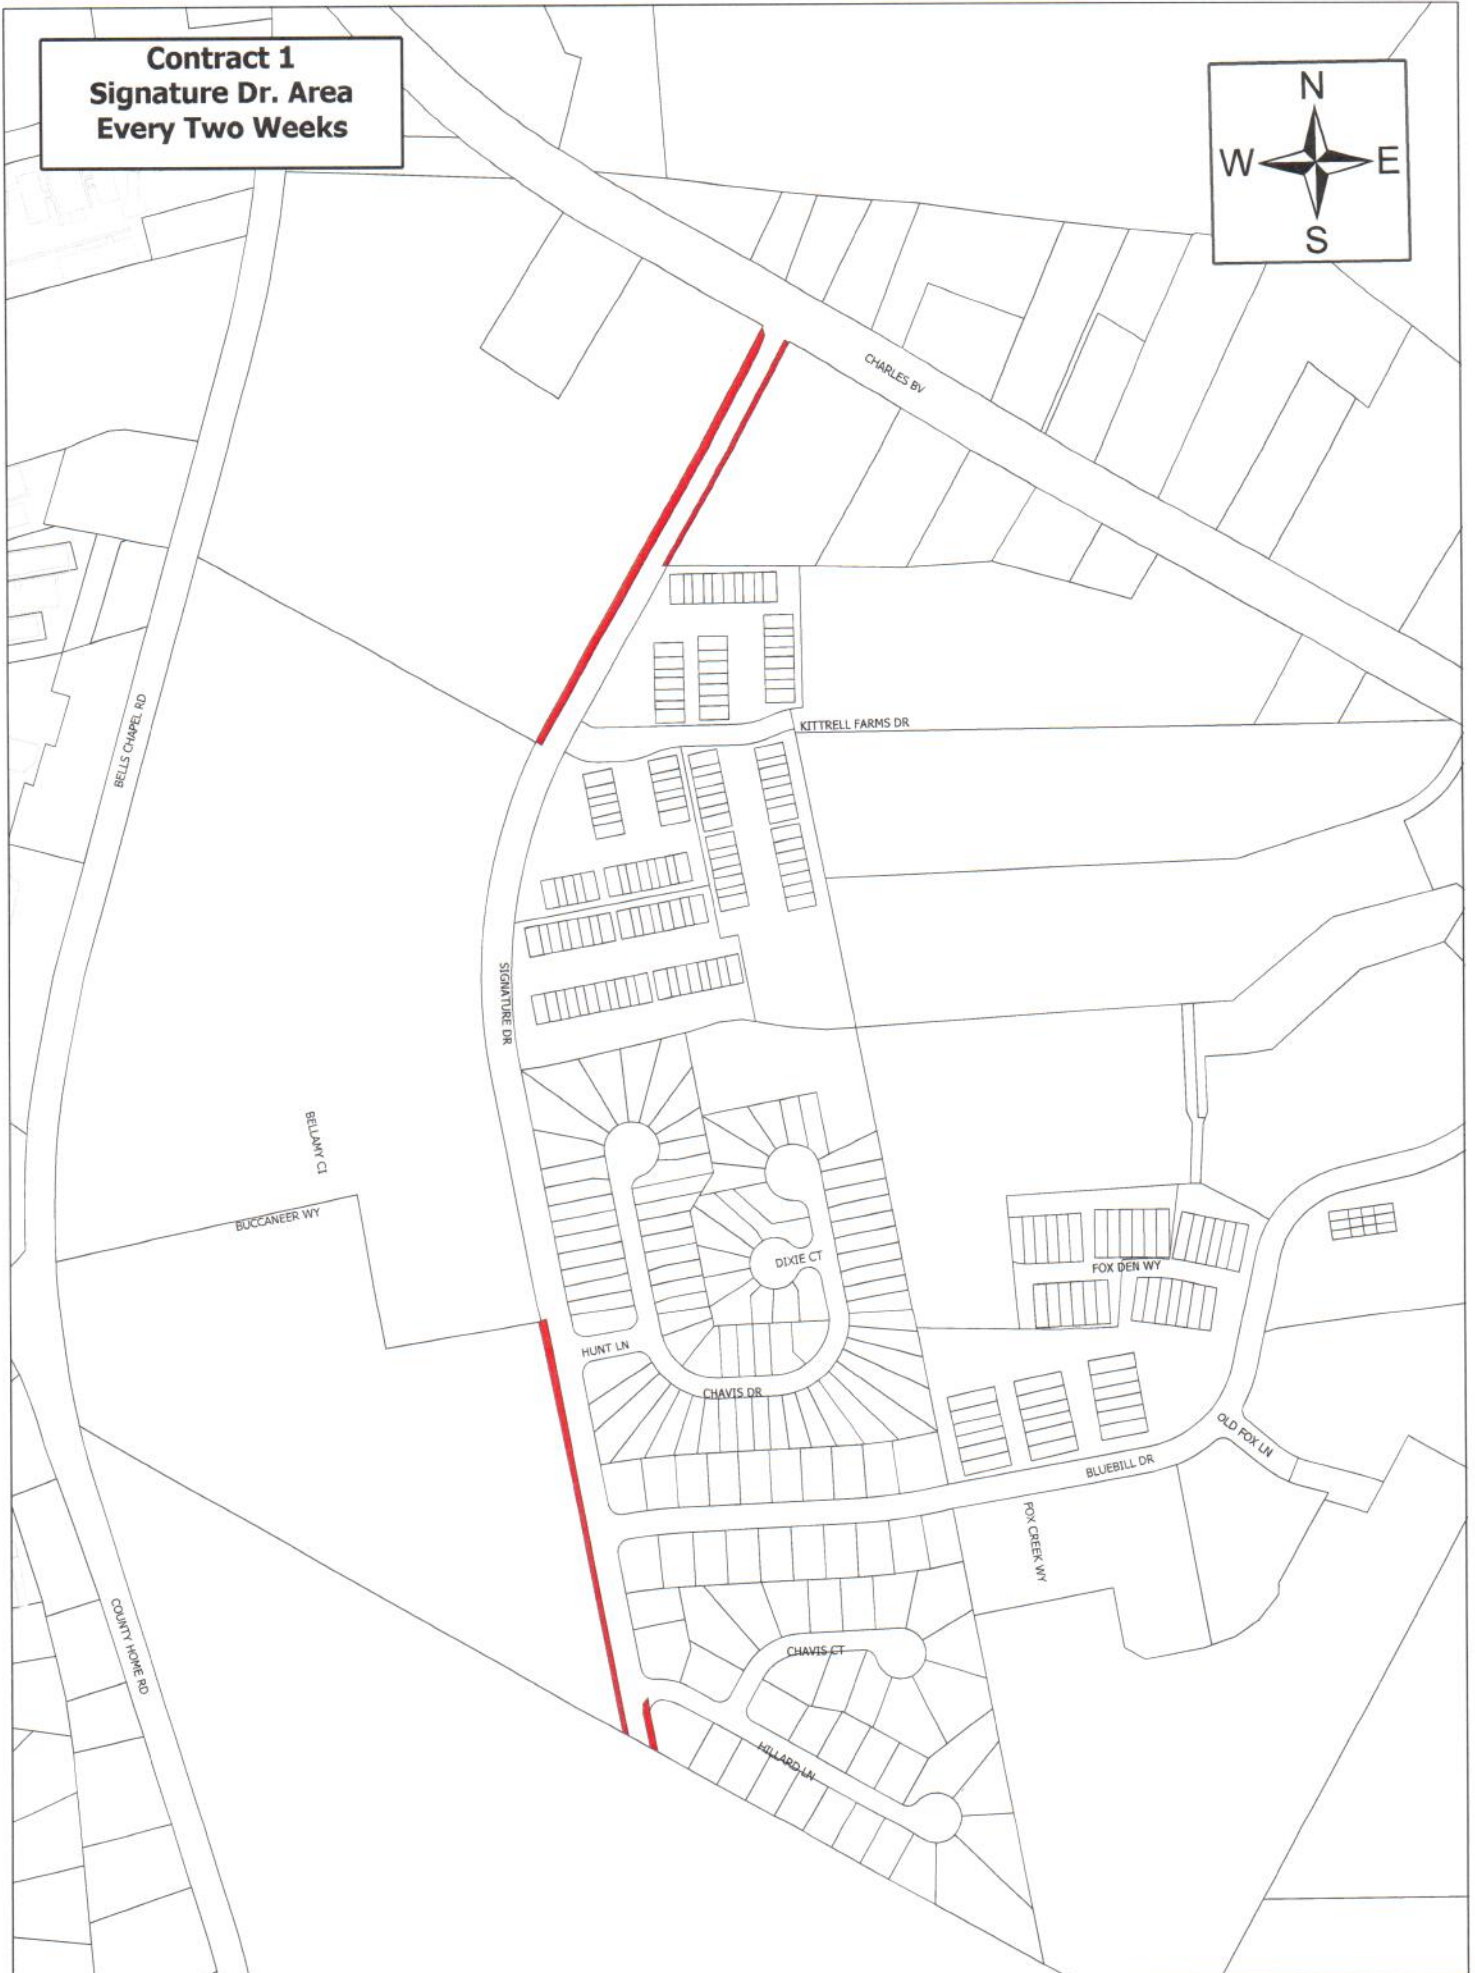

**Contract 1
Charles Blvd Area
Every Two Weeks**

**Contract 1
NC 43 Area
Every Two Weeks**

**Contract 1
Signature Dr. Area
Every Two Weeks**

Contract 1
Arlington Blvd. Area
Every Two Weeks
Sh. 1

Contract 1
Arlington Blvd. Area
Every Two Weeks
Sh. 2

Contract 1
Fire Tower Rd Area
Every Two Weeks
Sh. 1

Contract 1
Fire Tower Rd Area
Every Two Weeks
Sh. 2

Contract 1
Fire Tower Rd Area
Every Two Weeks
Sh. 3

Contract 1
Stantonsburg Rd &
McGregor Downs Rd.
Every Two Weeks

Contract 1
Greenville Welcome Sign &
Stantonsburg Rd
Every Two Weeks

**Contract 1
Allen Rd Area
Every Two Weeks**

Contract 1
Regency Blvd.
Every Two Weeks

**Contract 1
HWY 11 Area
Every Two Weeks**