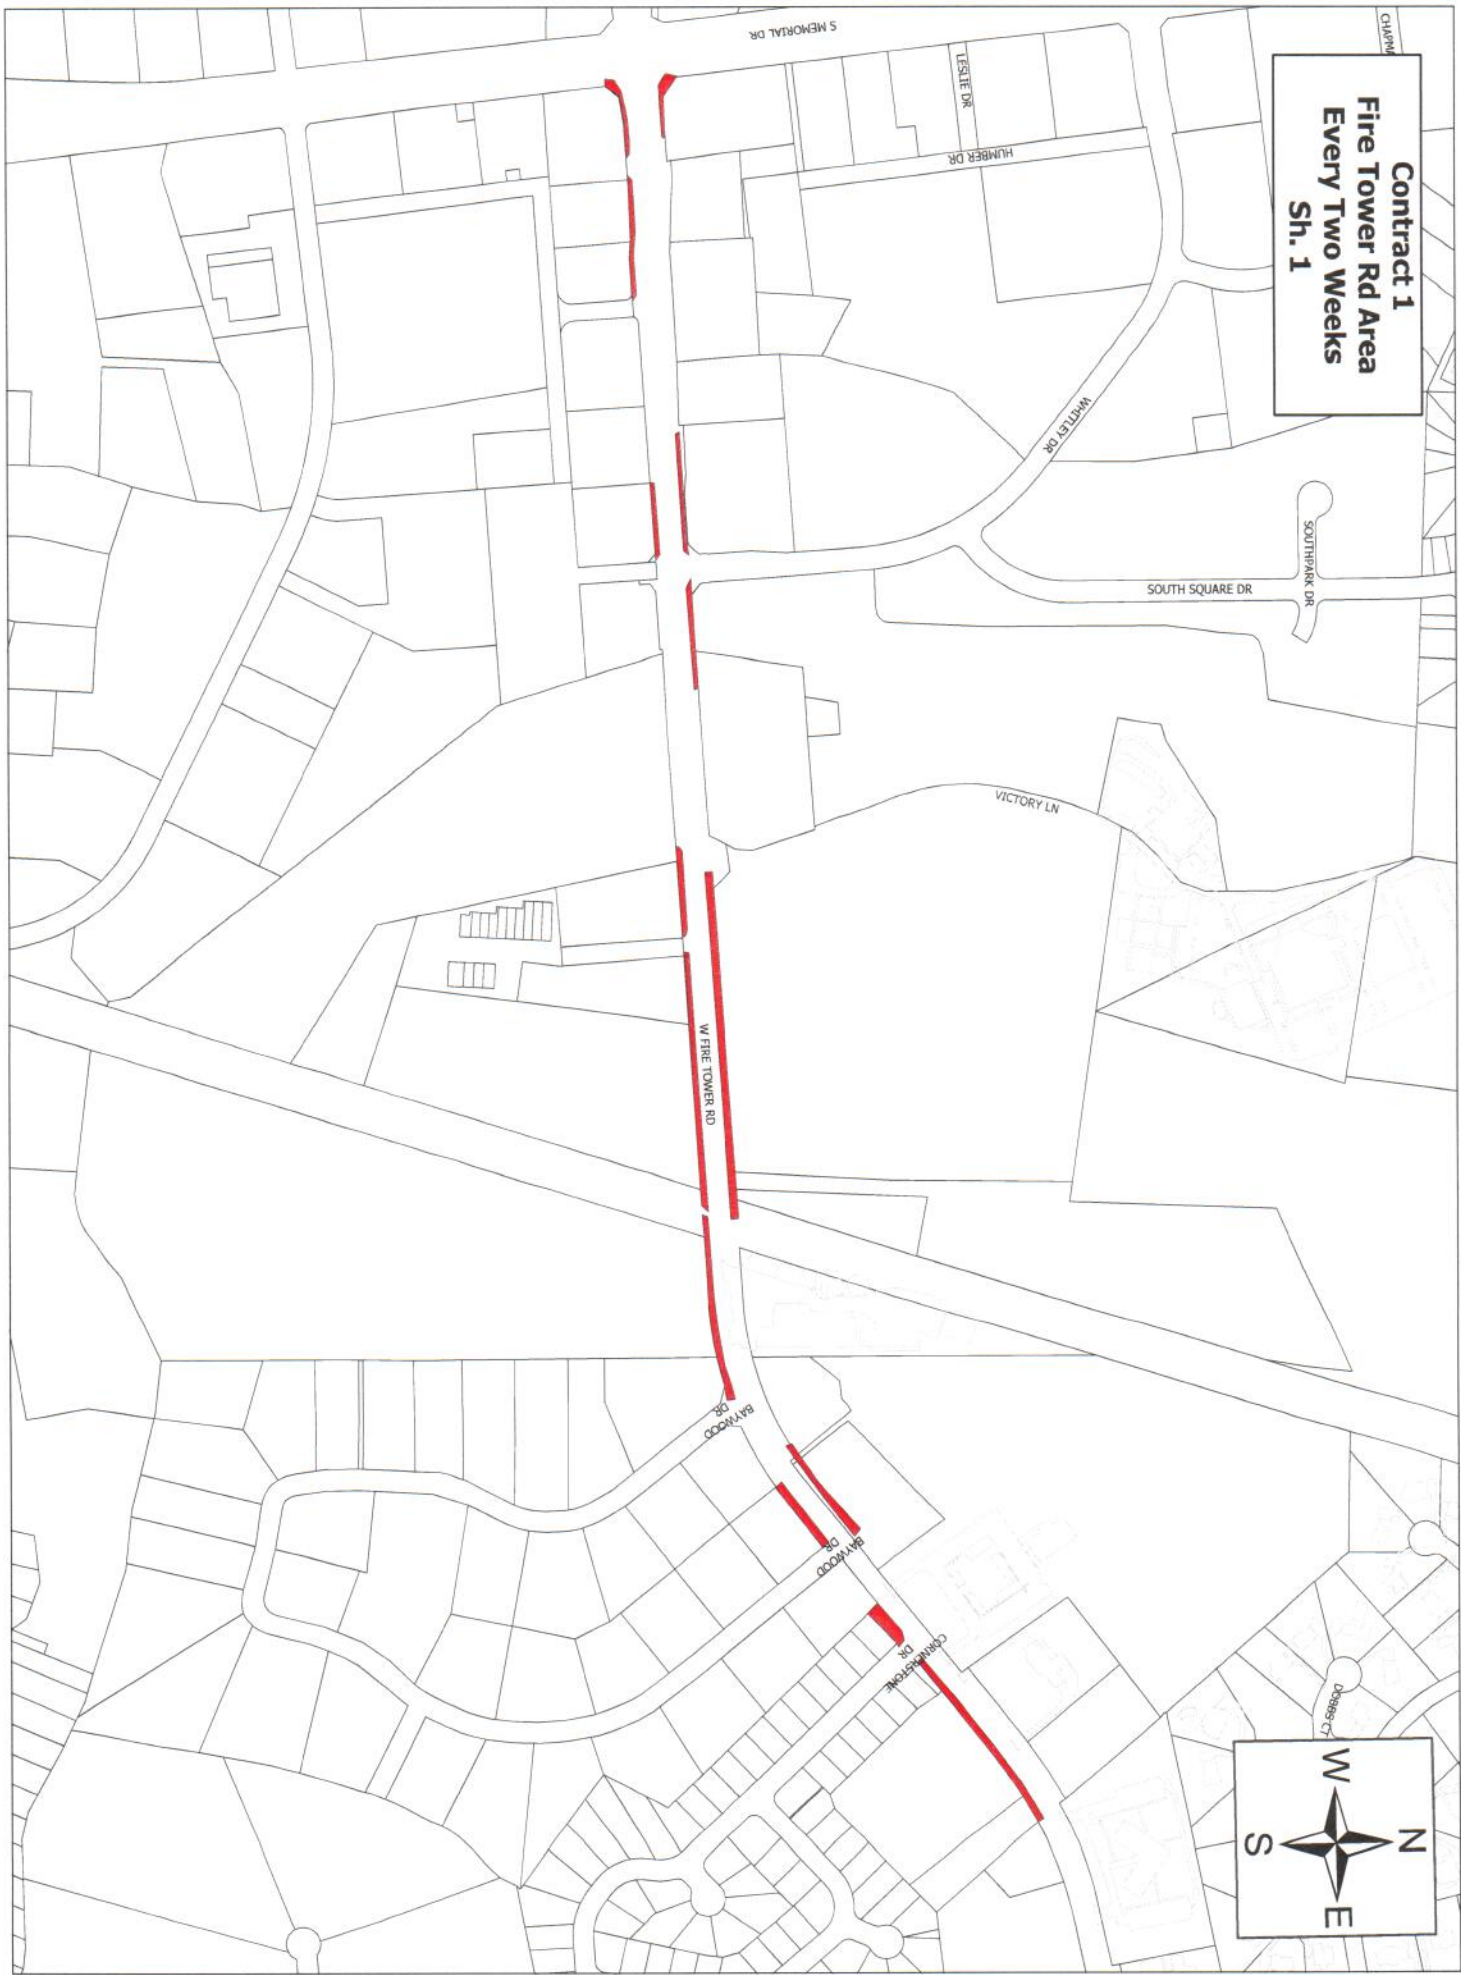

**Contract 1
Charles Blvd Area
Every Two Weeks**

**Contract 1
NC 43 Area
Every Two Weeks**

**Contract 1
Signature Dr. Area
Every Two Weeks**

Contract 1
Arlington Blvd. Area
Every Two Weeks
Sh. 1

Contract 1
Arlington Blvd. Area
Every Two Weeks
Sh. 2

Contract 1
Fire Tower Rd Area
Every Two Weeks
Sh. 1

Contract 1
Fire Tower Rd Area
Every Two Weeks
Sh. 2

Contract 1
Fire Tower Rd Area
Every Two Weeks
Sh. 3

Contract 1
Stantonsburg Rd &
McGregor Downs Rd.
Every Two Weeks

Contract 1
Greenville Welcome Sign &
Stantonsburg Rd
Every Two Weeks

**Contract 1
Allen Rd Area
Every Two Weeks**

Contract 1
Regency Blvd.
Every Two Weeks

**Contract 1
HWY 11 Area
Every Two Weeks**