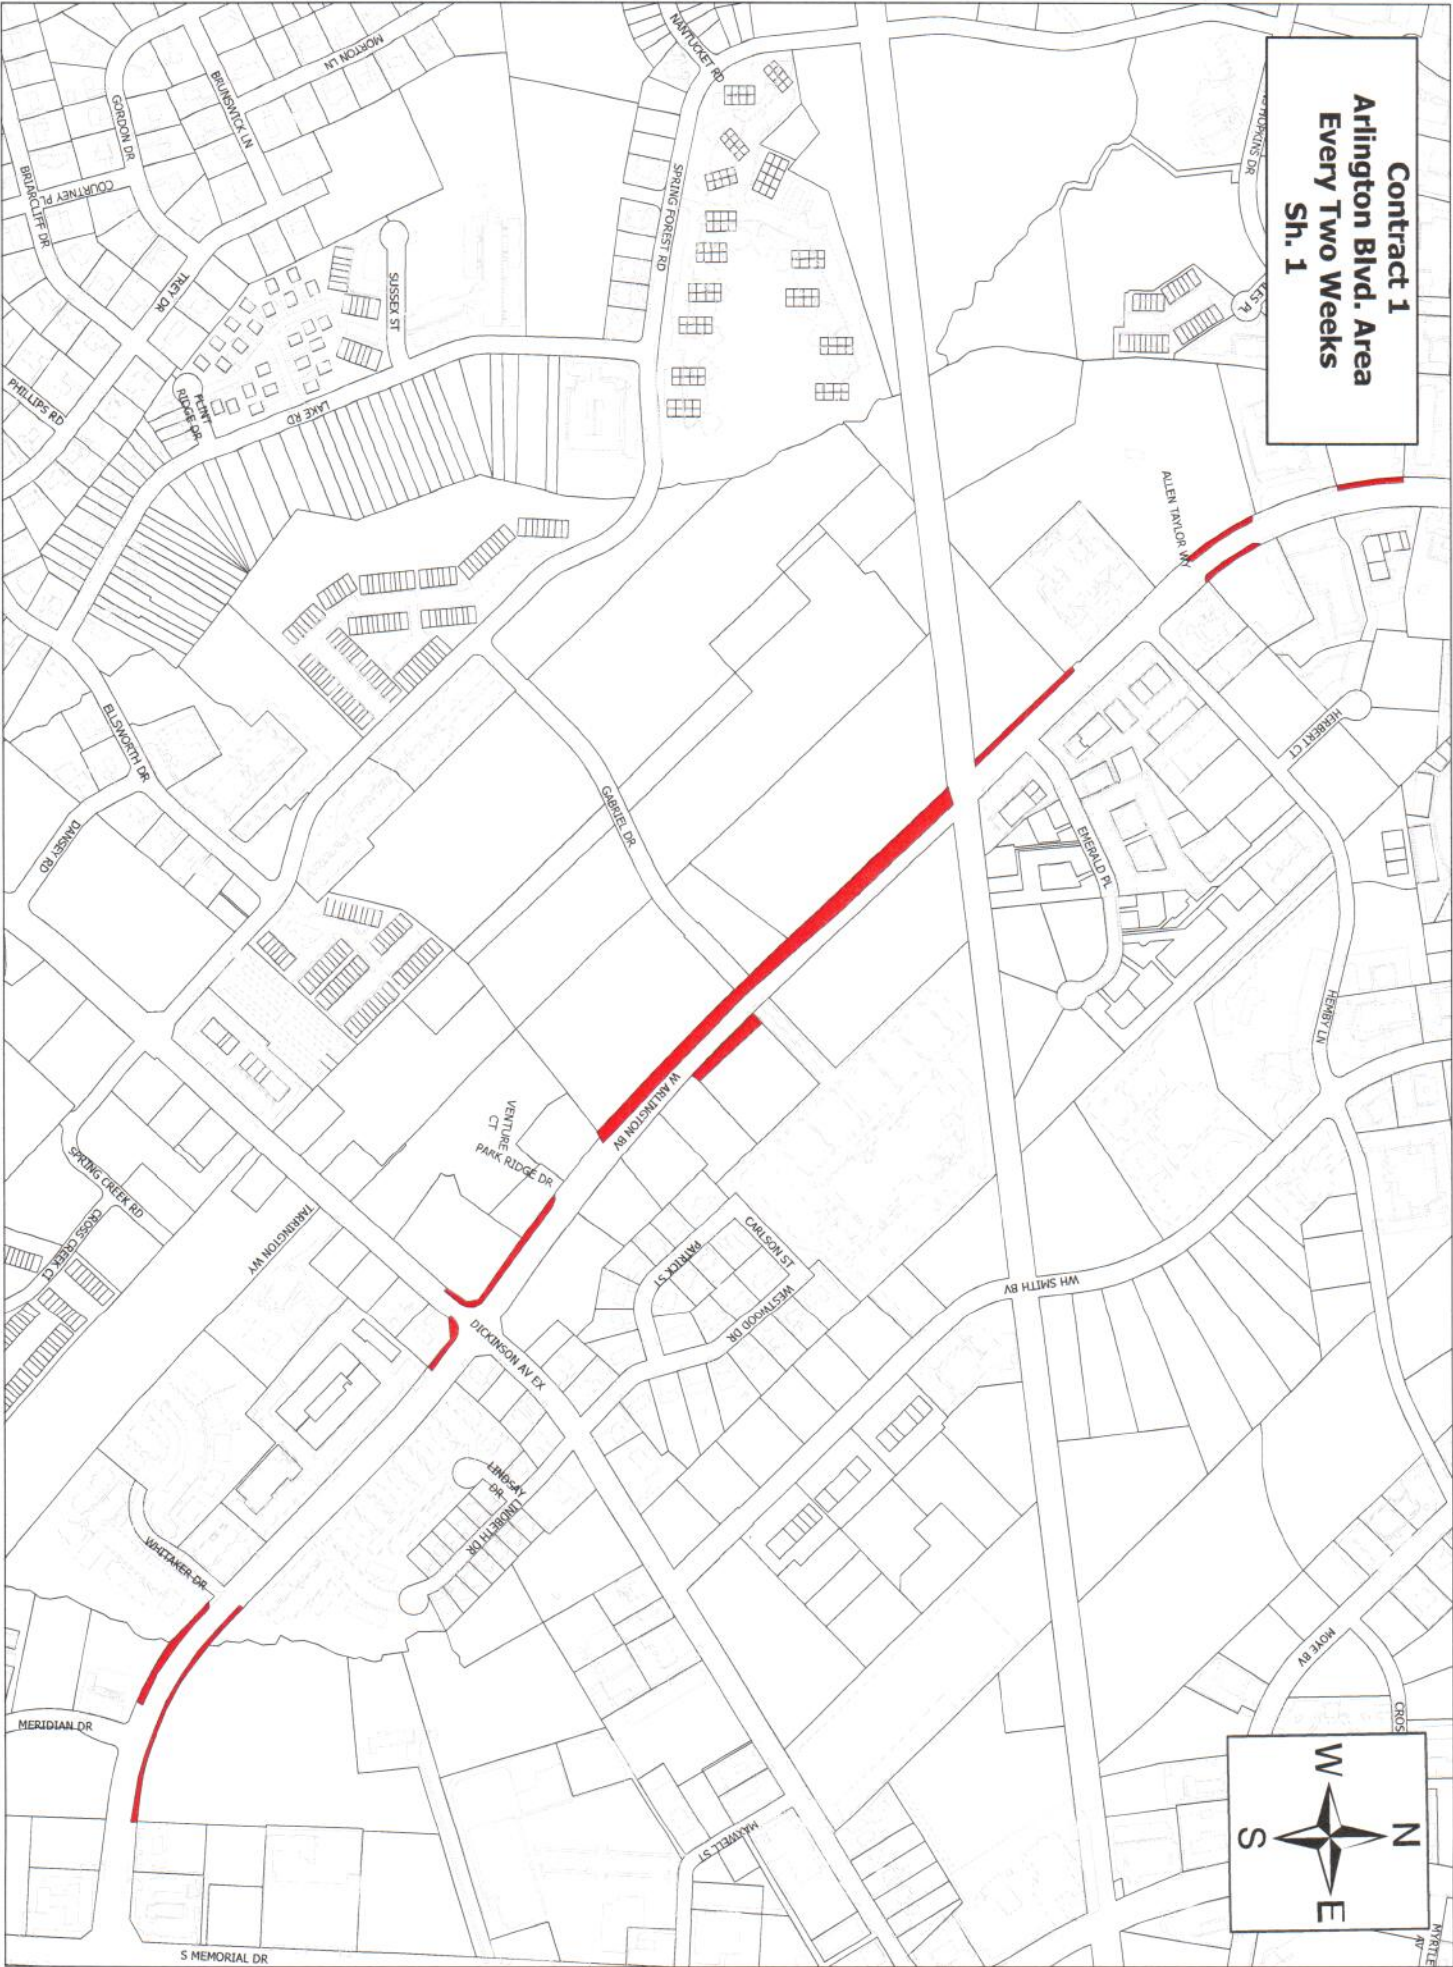

**Contract 1
Charles Blvd Area
Every Two Weeks**

**Contract 1
NC 43 Area
Every Two Weeks**

**Contract 1
Signature Dr. Area
Every Two Weeks**

Contract 1
Arlington Blvd. Area
Every Two Weeks
Sh. 1

Contract 1
Arlington Blvd. Area
Every Two Weeks
Sh. 2

Contract 1
Fire Tower Rd Area
Every Two Weeks
Sh. 1

Contract 1
Fire Tower Rd Area
Every Two Weeks
Sh. 2

Contract 1
Fire Tower Rd Area
Every Two Weeks
Sh. 3

Contract 1
Stantonsburg Rd &
McGregor Downs Rd.
Every Two Weeks

Contract 1
Greenville Welcome Sign &
Stantonsburg Rd
Every Two Weeks

**Contract 1
Allen Rd Area
Every Two Weeks**

Contract 1
Regency Blvd.
Every Two Weeks

**Contract 1
HWY 11 Area
Every Two Weeks**