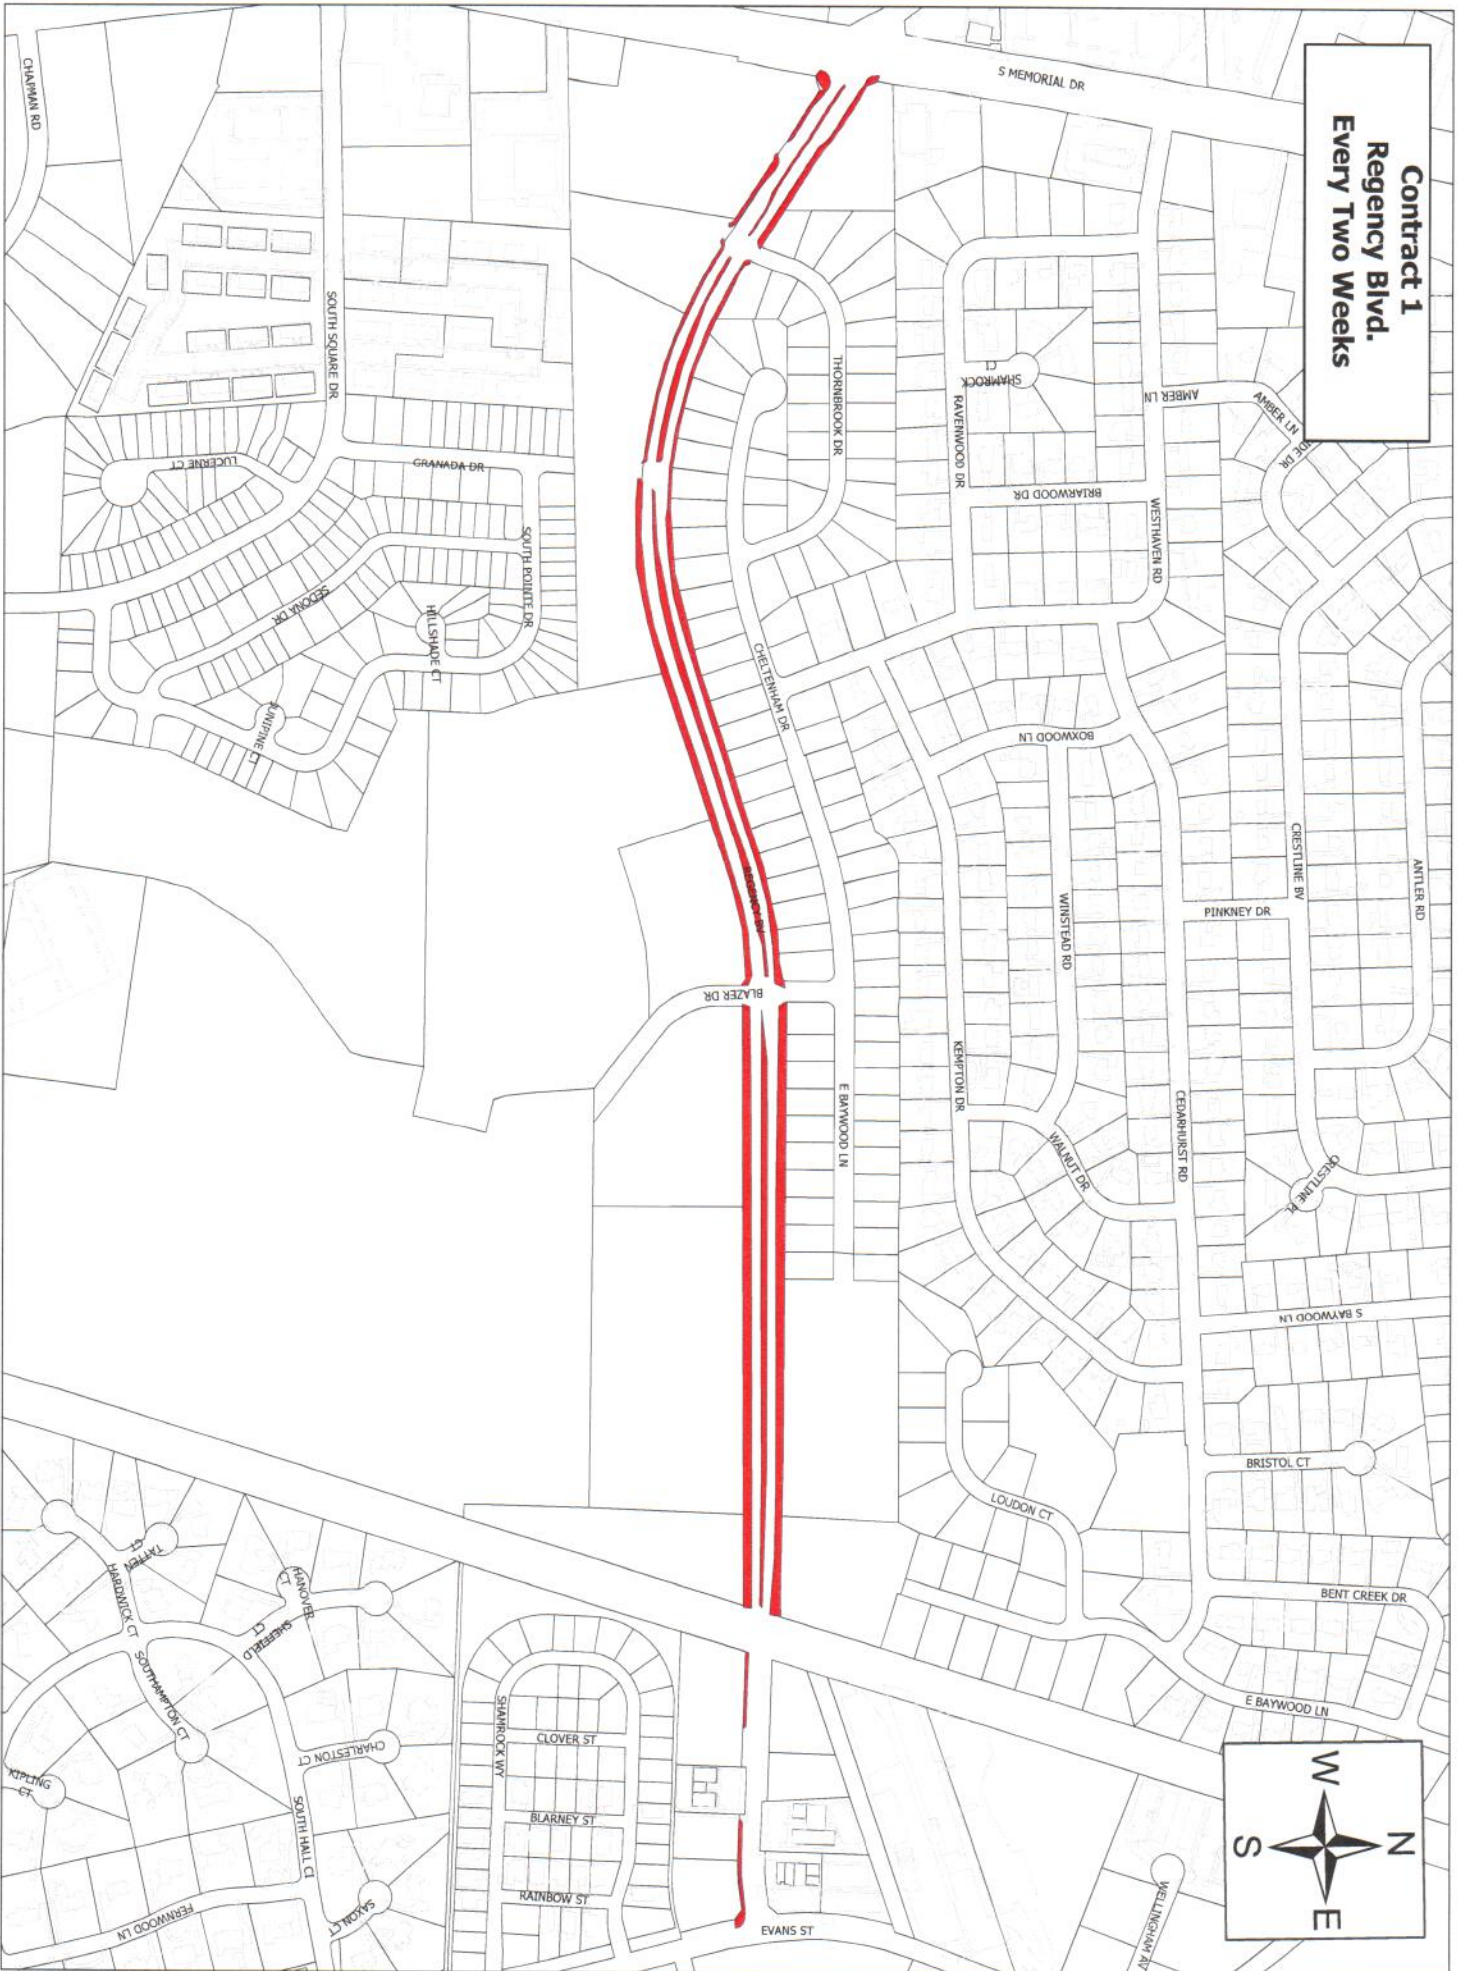

**Contract 1
Charles Blvd Area
Every Two Weeks**

**Contract 1
NC 43 Area
Every Two Weeks**

**Contract 1
Signature Dr. Area
Every Two Weeks**

Contract 1
Arlington Blvd. Area
Every Two Weeks
Sh. 1

Contract 1
Arlington Blvd. Area
Every Two Weeks
Sh. 2

Contract 1
Fire Tower Rd Area
Every Two Weeks
Sh. 1

Contract 1
Fire Tower Rd Area
Every Two Weeks
Sh. 2

Contract 1
Fire Tower Rd Area
Every Two Weeks
Sh. 3

Contract 1
Stantonsburg Rd &
McGregor Downs Rd.
Every Two Weeks

Contract 1
Greenville Welcome Sign &
Stantonsburg Rd
Every Two Weeks

**Contract 1
Allen Rd Area
Every Two Weeks**

Contract 1
Regency Blvd.
Every Two Weeks

**Contract 1
HWY 11 Area
Every Two Weeks**