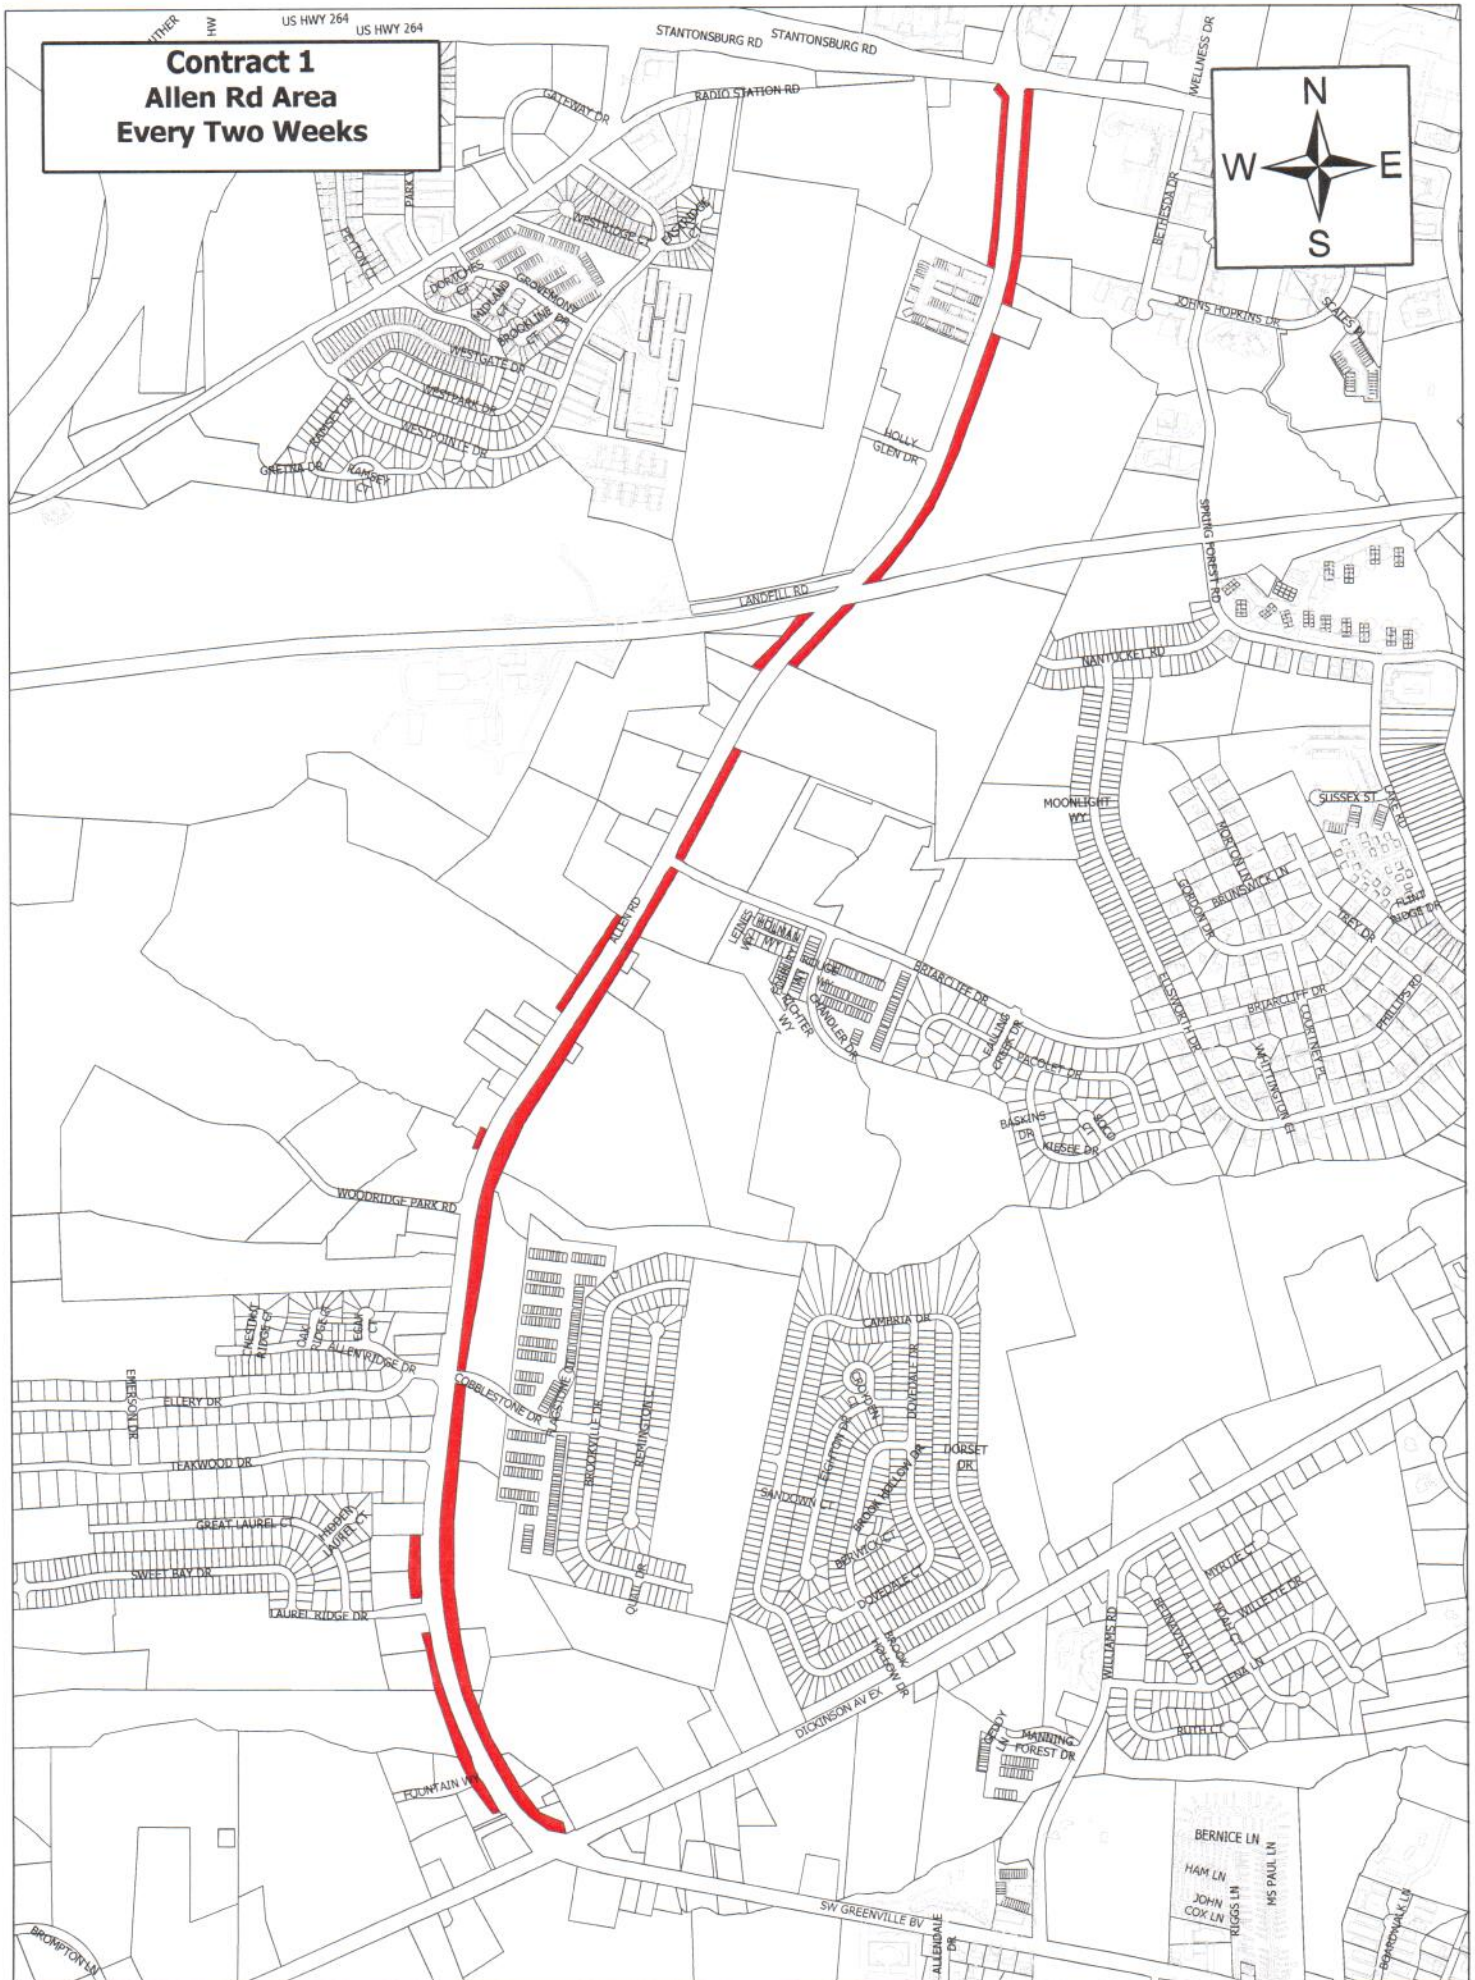

**Contract 1
Charles Blvd Area
Every Two Weeks**

**Contract 1
NC 43 Area
Every Two Weeks**

**Contract 1
Signature Dr. Area
Every Two Weeks**

Contract 1
Arlington Blvd. Area
Every Two Weeks
Sh. 1

Contract 1
Arlington Blvd. Area
Every Two Weeks
Sh. 2

Contract 1
Fire Tower Rd Area
Every Two Weeks
Sh. 1

Contract 1
Fire Tower Rd Area
Every Two Weeks
Sh. 2

Contract 1
Fire Tower Rd Area
Every Two Weeks
Sh. 3

Contract 1
Stantonsburg Rd &
McGregor Downs Rd.
Every Two Weeks

Contract 1
Greenville Welcome Sign &
Stantonsburg Rd
Every Two Weeks

**Contract 1
Allen Rd Area
Every Two Weeks**

Contract 1
Regency Blvd.
Every Two Weeks

**Contract 1
HWY 11 Area
Every Two Weeks**