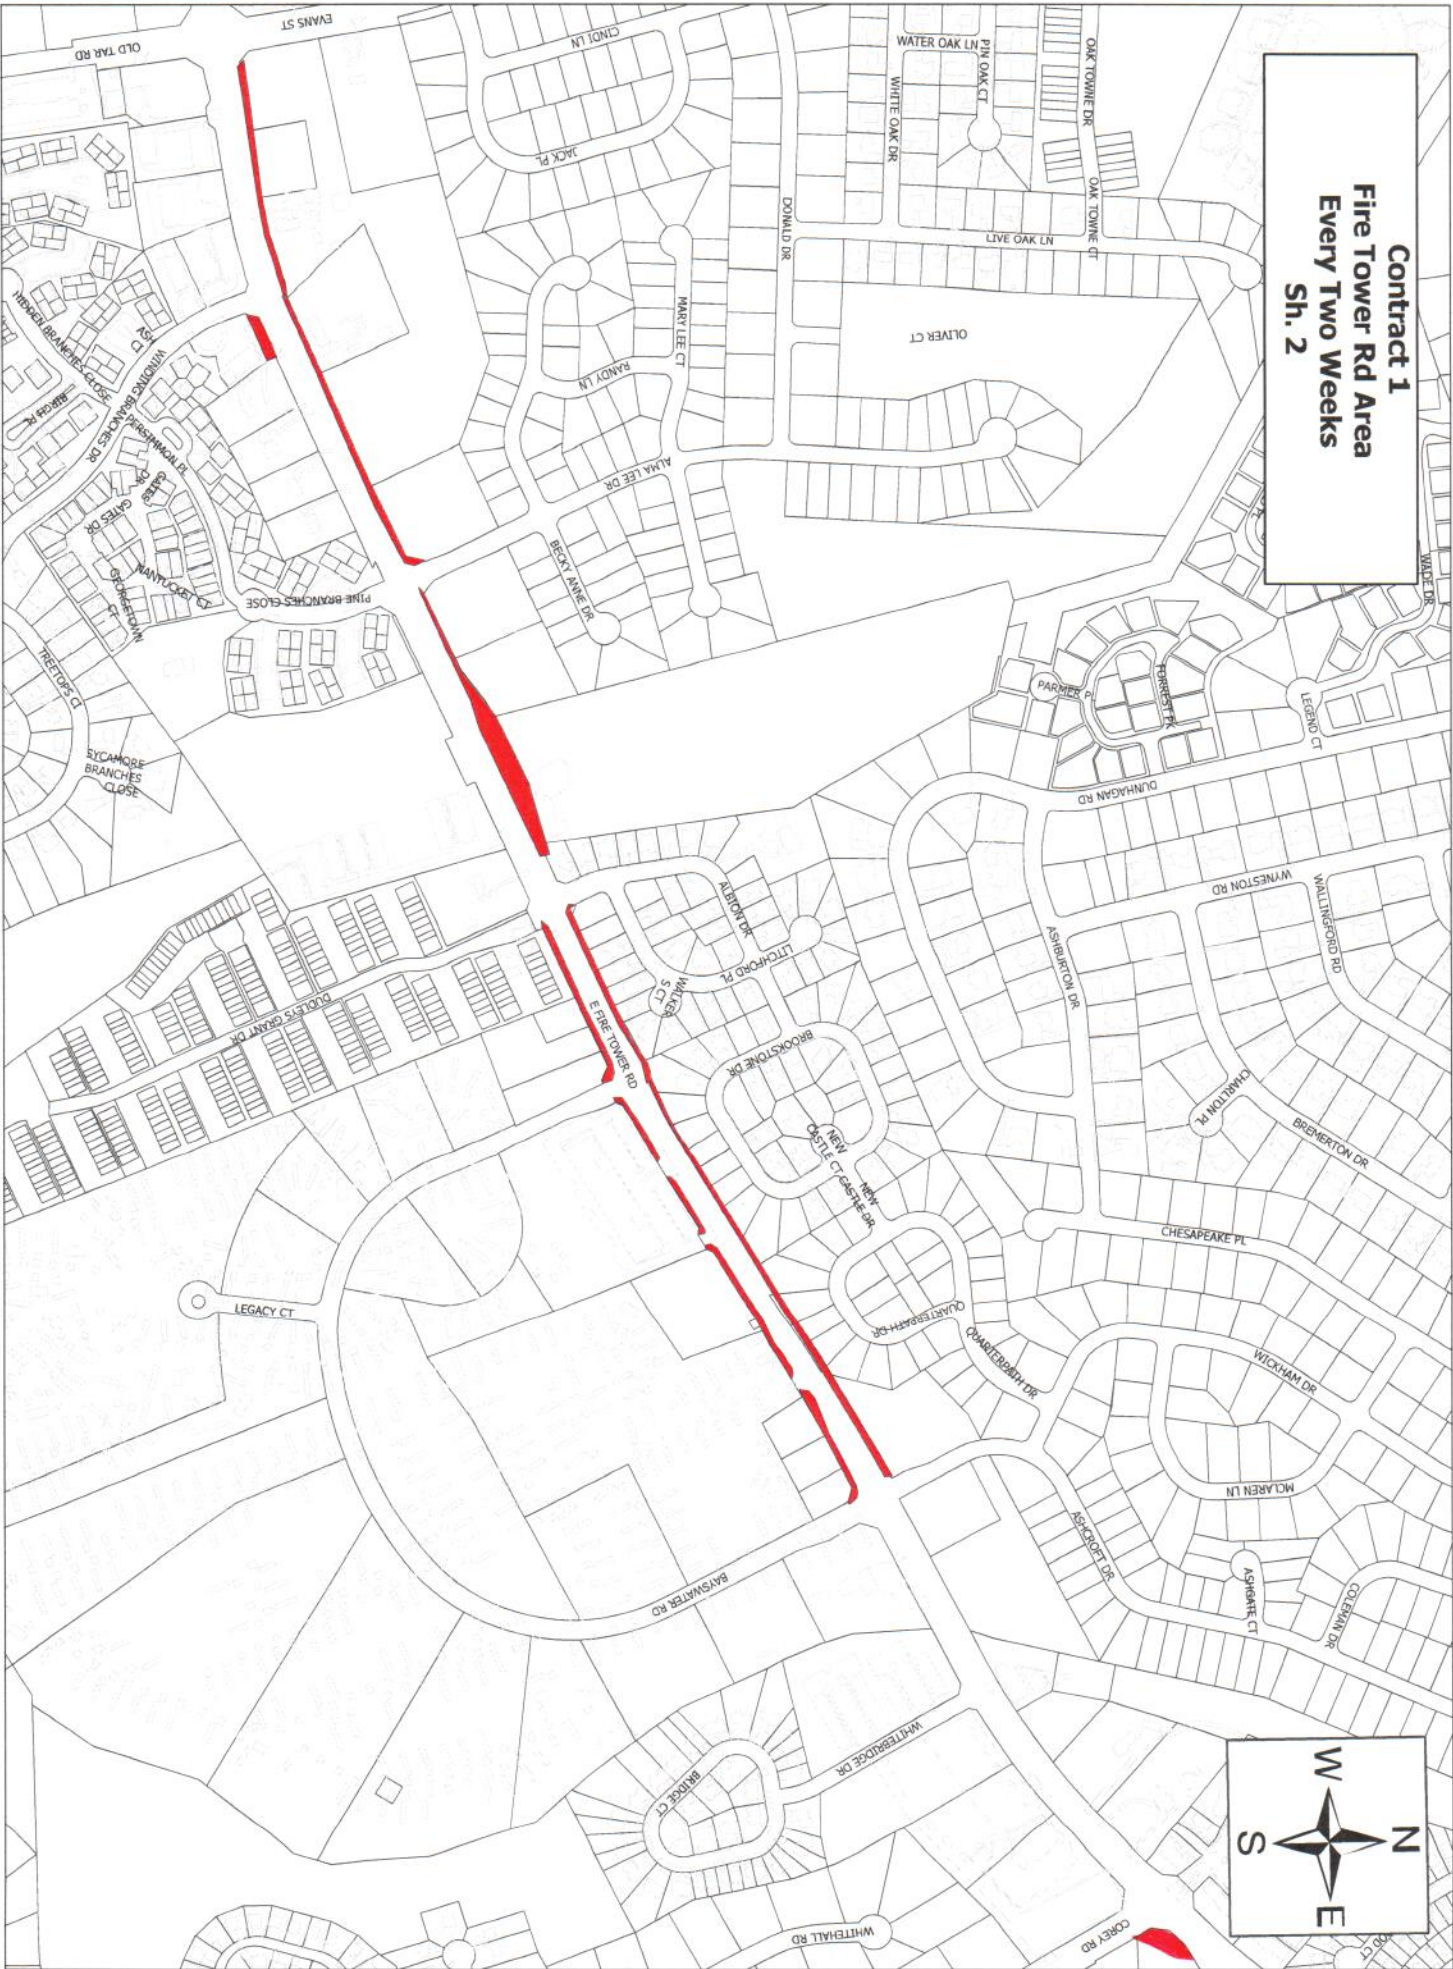

**Contract 1
Charles Blvd Area
Every Two Weeks**

**Contract 1
NC 43 Area
Every Two Weeks**

**Contract 1
Signature Dr. Area
Every Two Weeks**

Contract 1
Arlington Blvd. Area
Every Two Weeks
Sh. 1

Contract 1
Arlington Blvd. Area
Every Two Weeks
Sh. 2

Contract 1
Fire Tower Rd Area
Every Two Weeks
Sh. 1

Contract 1
Fire Tower Rd Area
Every Two Weeks
Sh. 2

Contract 1
Fire Tower Rd Area
Every Two Weeks
Sh. 3

Contract 1
Stantonsburg Rd &
McGregor Downs Rd.
Every Two Weeks

Contract 1
Greenville Welcome Sign &
Stantonsburg Rd
Every Two Weeks

**Contract 1
Allen Rd Area
Every Two Weeks**

Contract 1
Regency Blvd.
Every Two Weeks

**Contract 1
HWY 11 Area
Every Two Weeks**