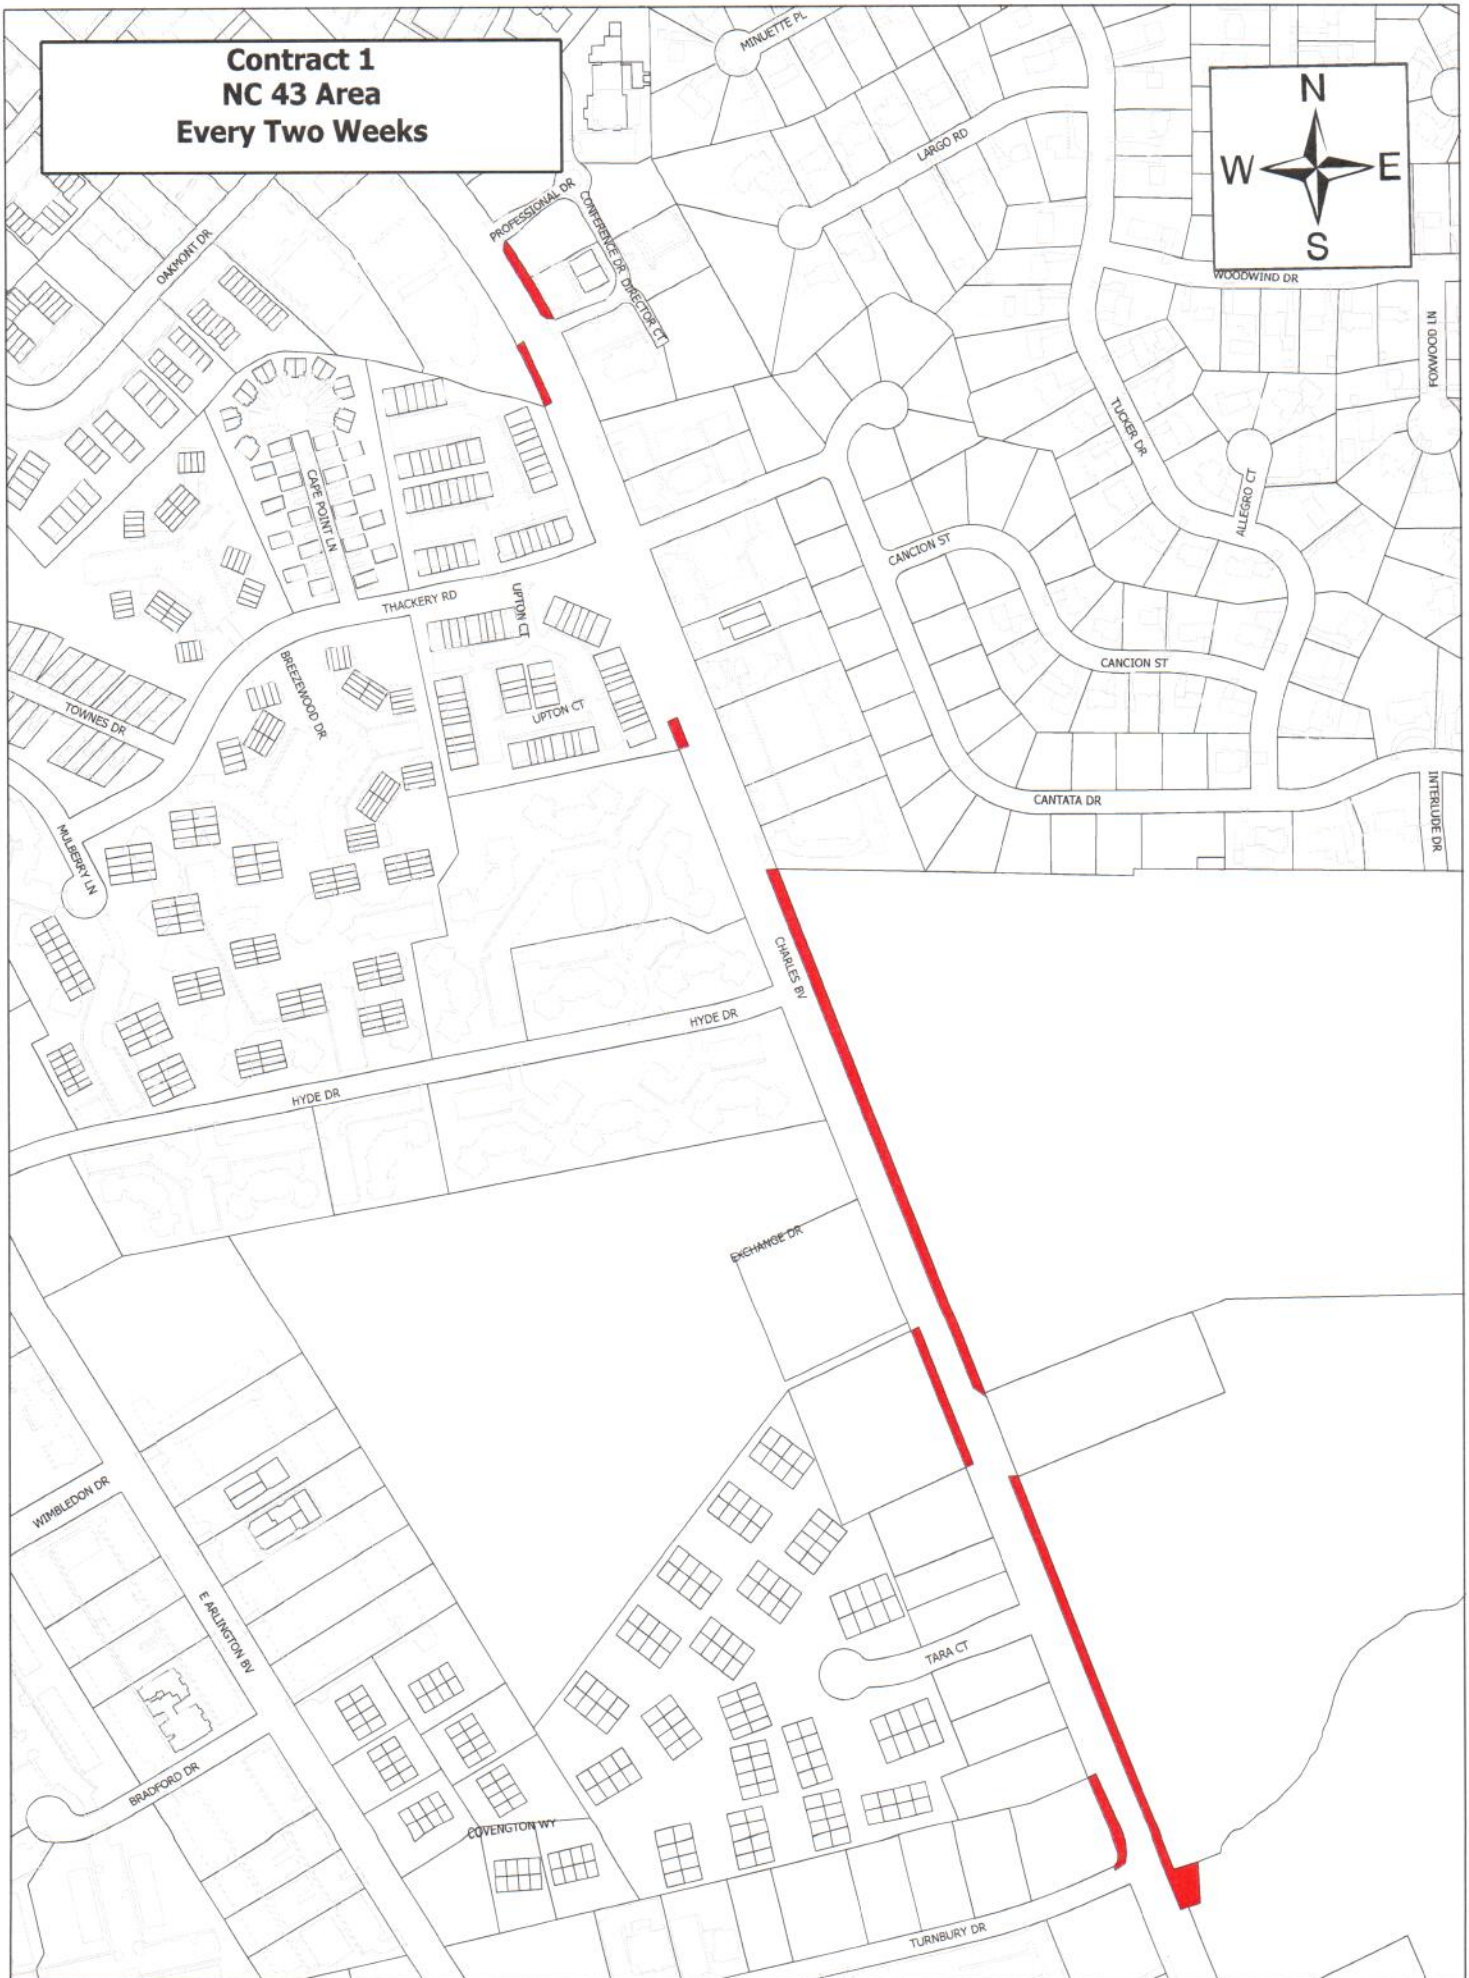

**Contract 1
Charles Blvd Area
Every Two Weeks**

**Contract 1
NC 43 Area
Every Two Weeks**

**Contract 1
Signature Dr. Area
Every Two Weeks**

Contract 1
Arlington Blvd. Area
Every Two Weeks
Sh. 1

Contract 1
Arlington Blvd. Area
Every Two Weeks
Sh. 2

Contract 1
Fire Tower Rd Area
Every Two Weeks
Sh. 1

Contract 1
Fire Tower Rd Area
Every Two Weeks
Sh. 2

Contract 1
Fire Tower Rd Area
Every Two Weeks
Sh. 3

Contract 1
Stantonsburg Rd &
McGregor Downs Rd.
Every Two Weeks

Contract 1
Greenville Welcome Sign &
Stantonsburg Rd
Every Two Weeks

**Contract 1
Allen Rd Area
Every Two Weeks**

Contract 1
Regency Blvd.
Every Two Weeks

**Contract 1
HWY 11 Area
Every Two Weeks**