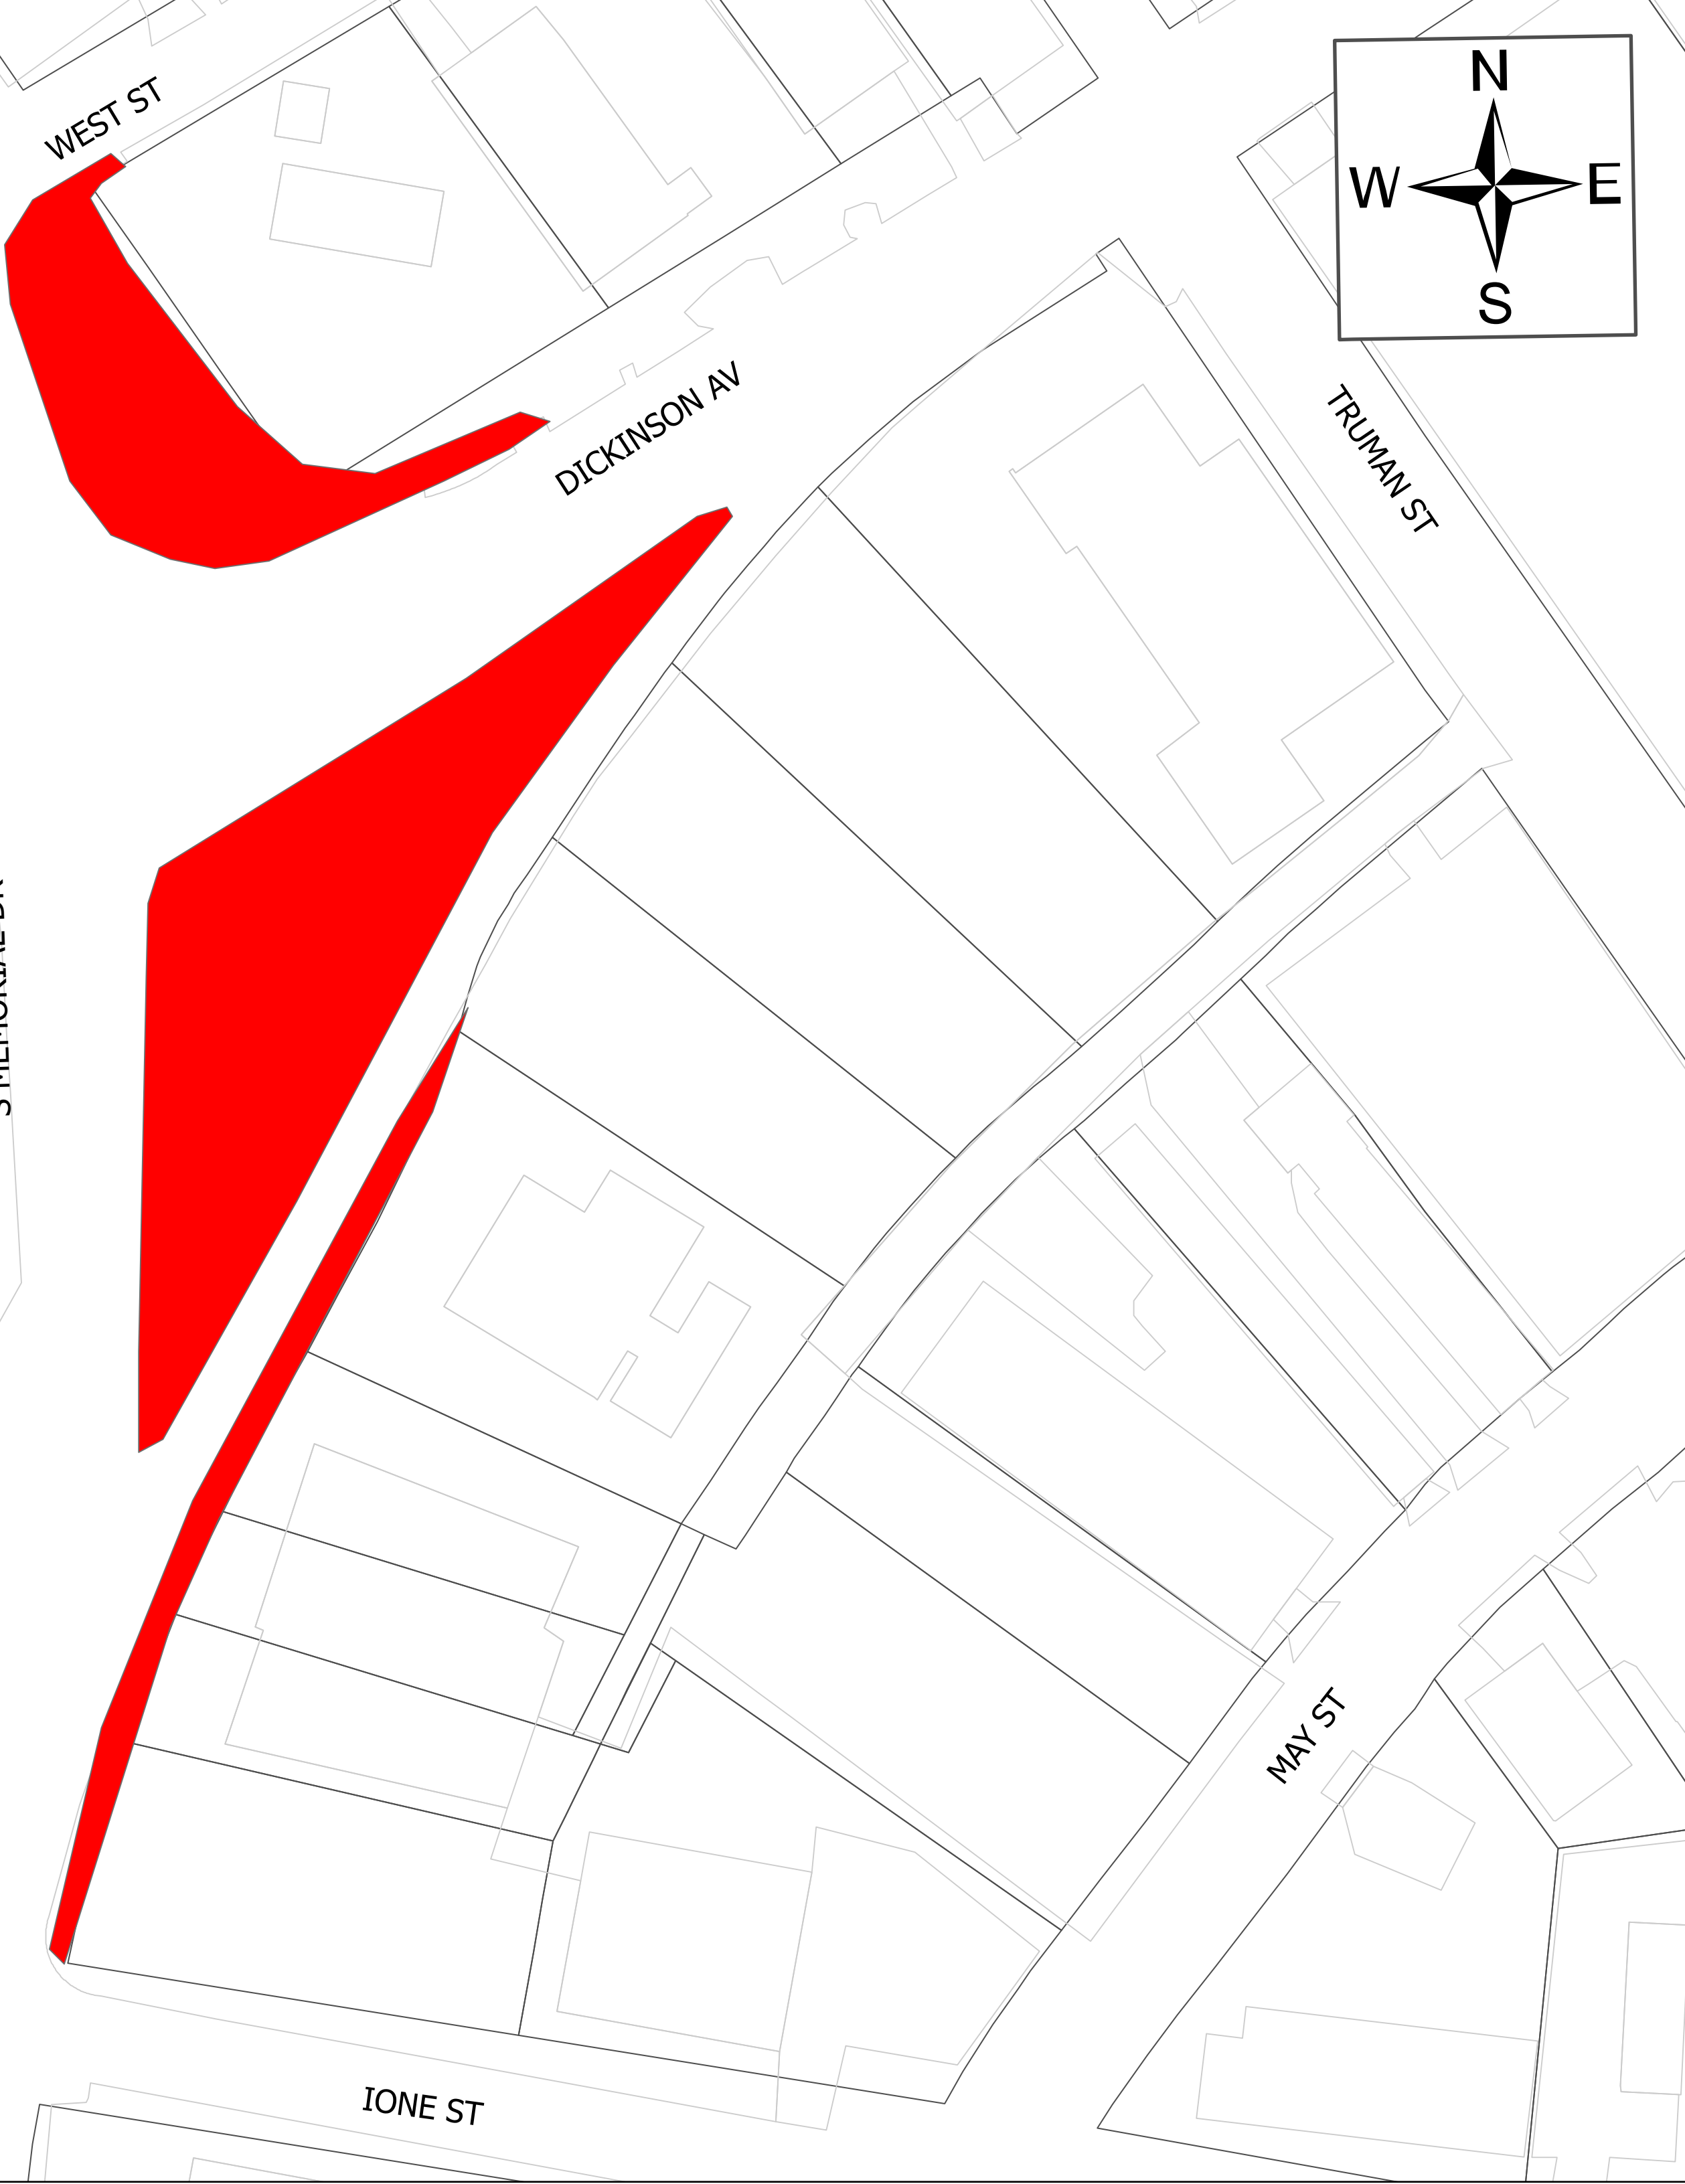

Contract 14
264/ NE Greenville Blvd Area
Every Two Weeks

**Contract 14
Dickinson & Memorial
Every Two Weeks**

WEST ST

DICKINSON AV

TRUMAN ST

S MEMORIAL DR

DICKINSON AV EX

MAY ST

IONE ST

**Contract 14
Greene St.
Every Two Weeks**

**Contract 14
HWY 11 Area
Every Two Weeks**

**Contract 14
HWY 33 Area
Every Two Weeks**

COURT

OXFORD RD

DUNDEE LN

E 10TH ST

HAWTHORNE RD

DEERFIELD RD

**Contract 14
Memorial Dr. Area
Every Two Weeks**

**Contract 14
N. Memorial Drive
Tar River to Belvoir Road
Every Two Weeks**