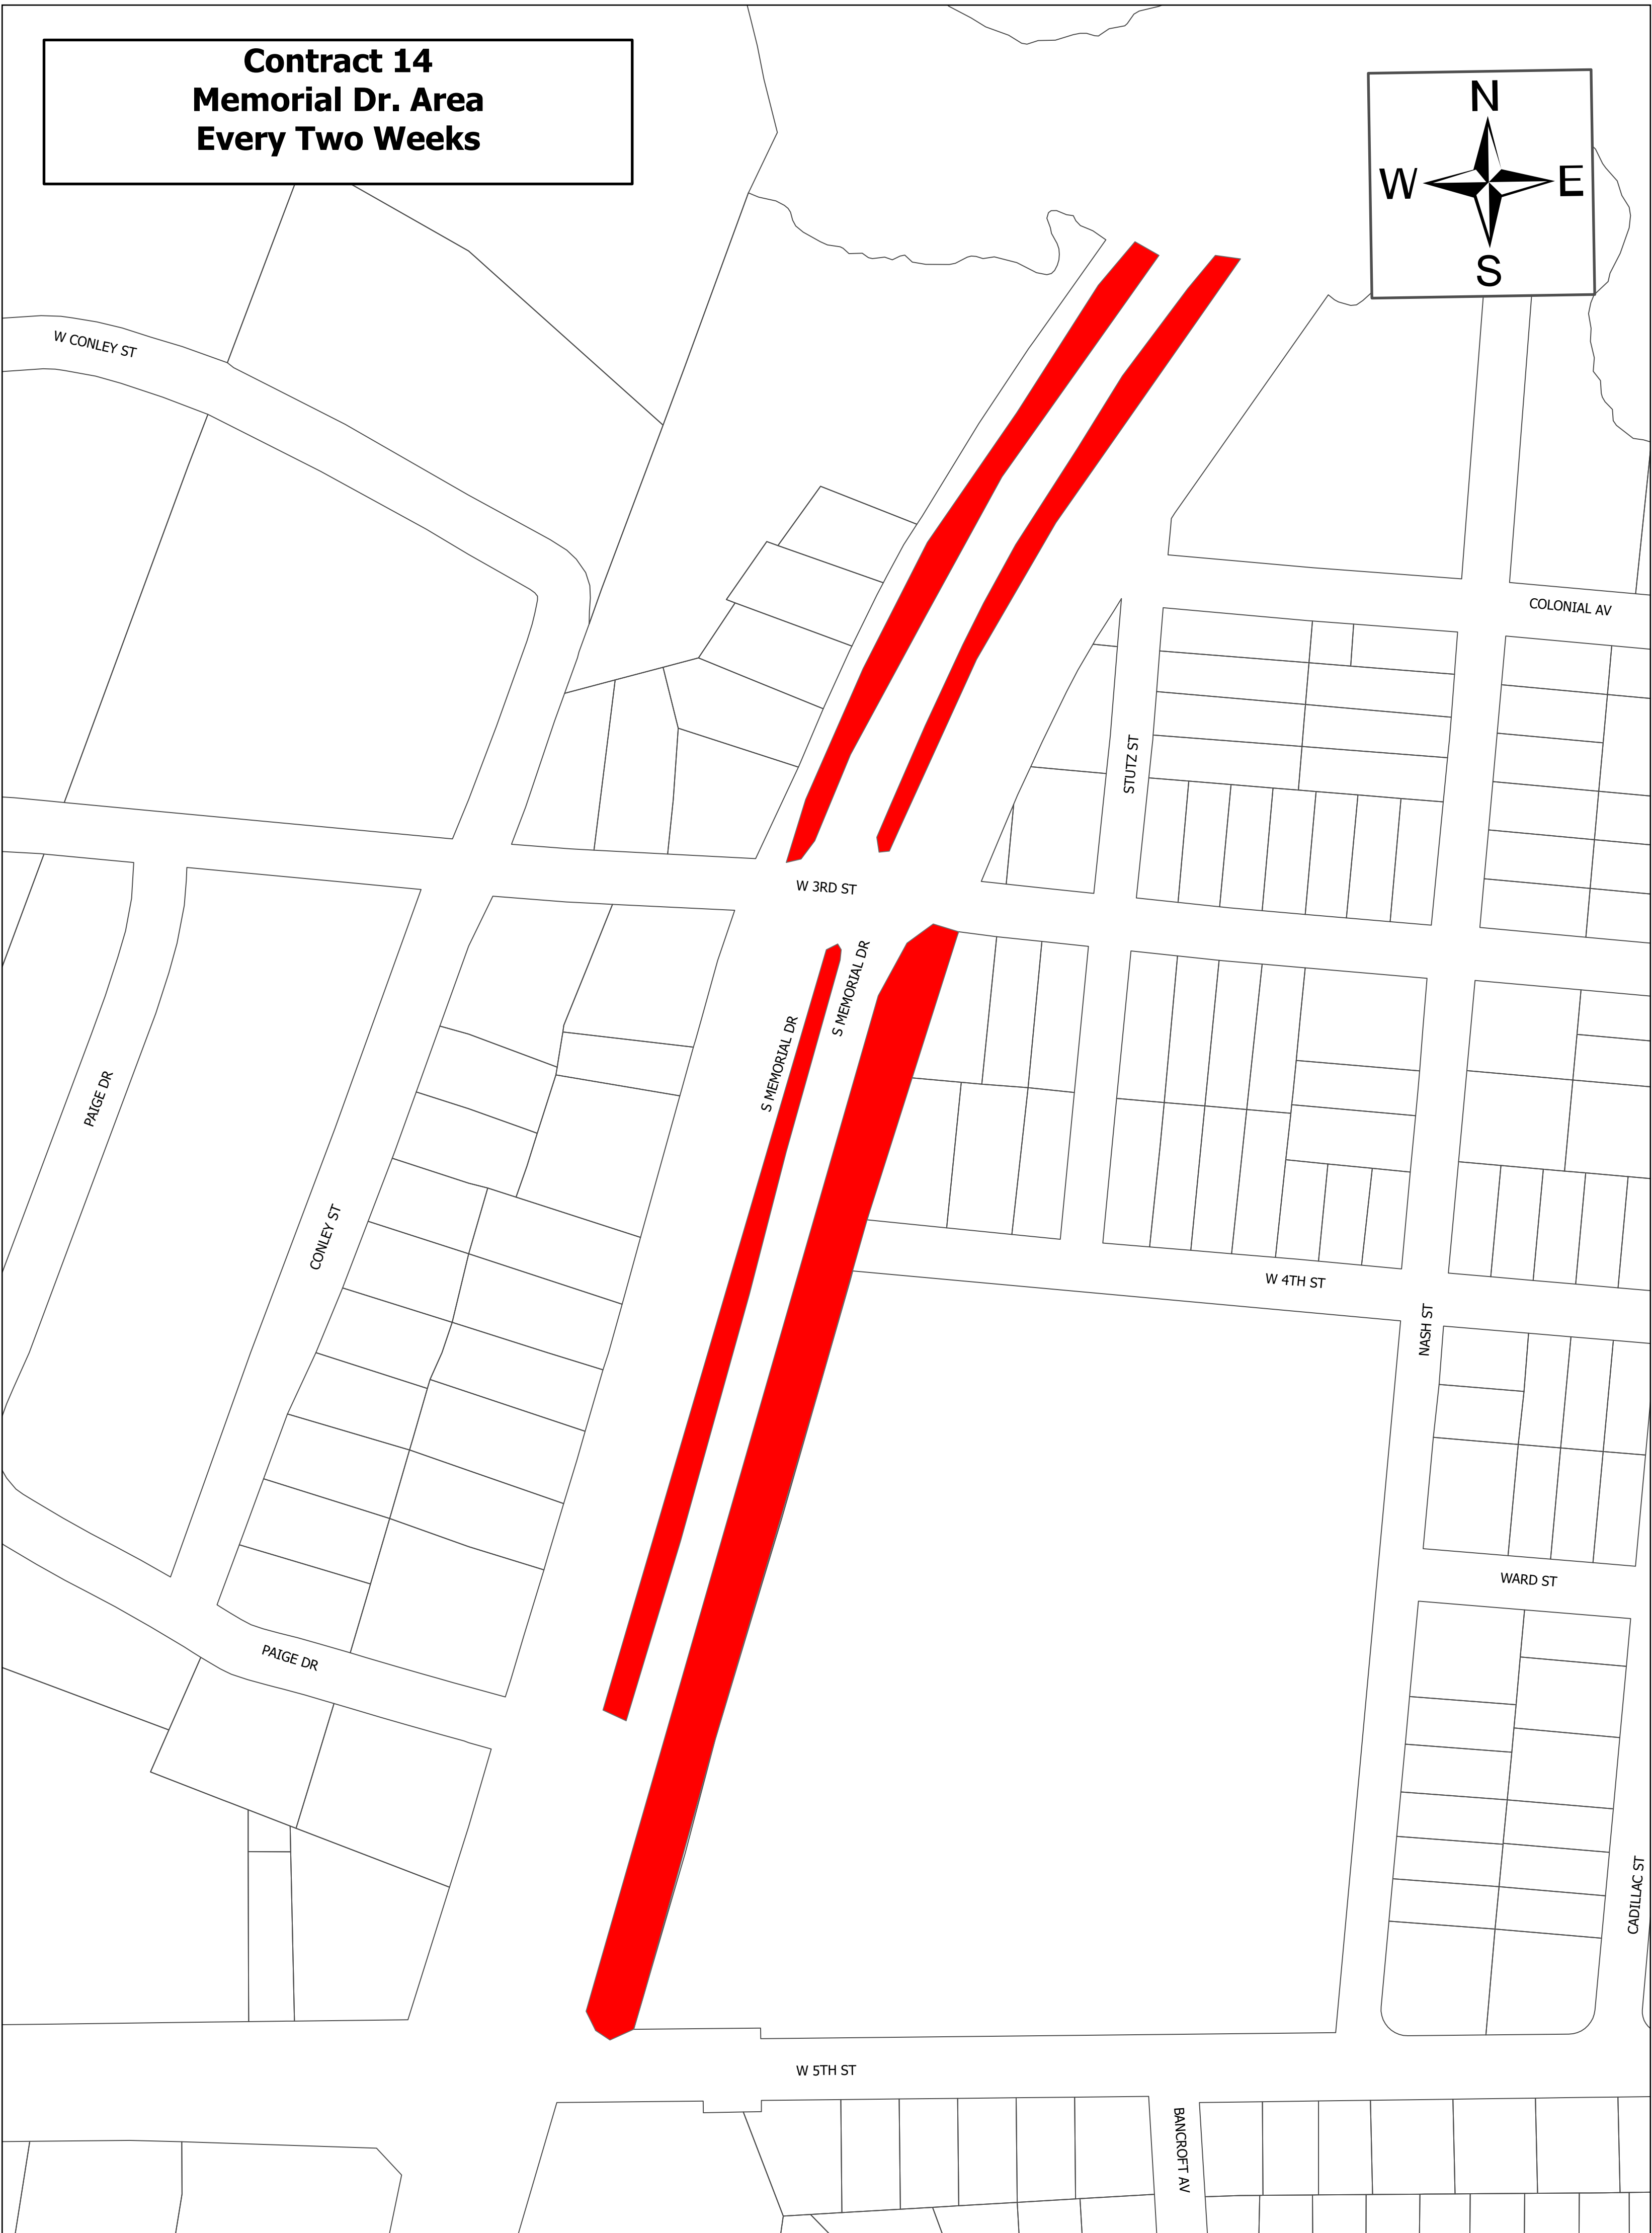

Contract 14
264/ NE Greenville Blvd Area
Every Two Weeks

**Contract 14
Dickinson & Memorial
Every Two Weeks**

WEST ST

DICKINSON AV

TRUMAN ST

S MEMORIAL DR

DICKINSON AV EX

MAY ST

IONE ST

**Contract 14
Greene St.
Every Two Weeks**

**Contract 14
HWY 11 Area
Every Two Weeks**

**Contract 14
HWY 33 Area
Every Two Weeks**

COURT

OXFORD RD

DUNDEE LN

E 10TH ST

HAWTHORNE RD

DEERFIELD RD

**Contract 14
Memorial Dr. Area
Every Two Weeks**

**Contract 14
N. Memorial Drive
Tar River to Belvoir Road
Every Two Weeks**