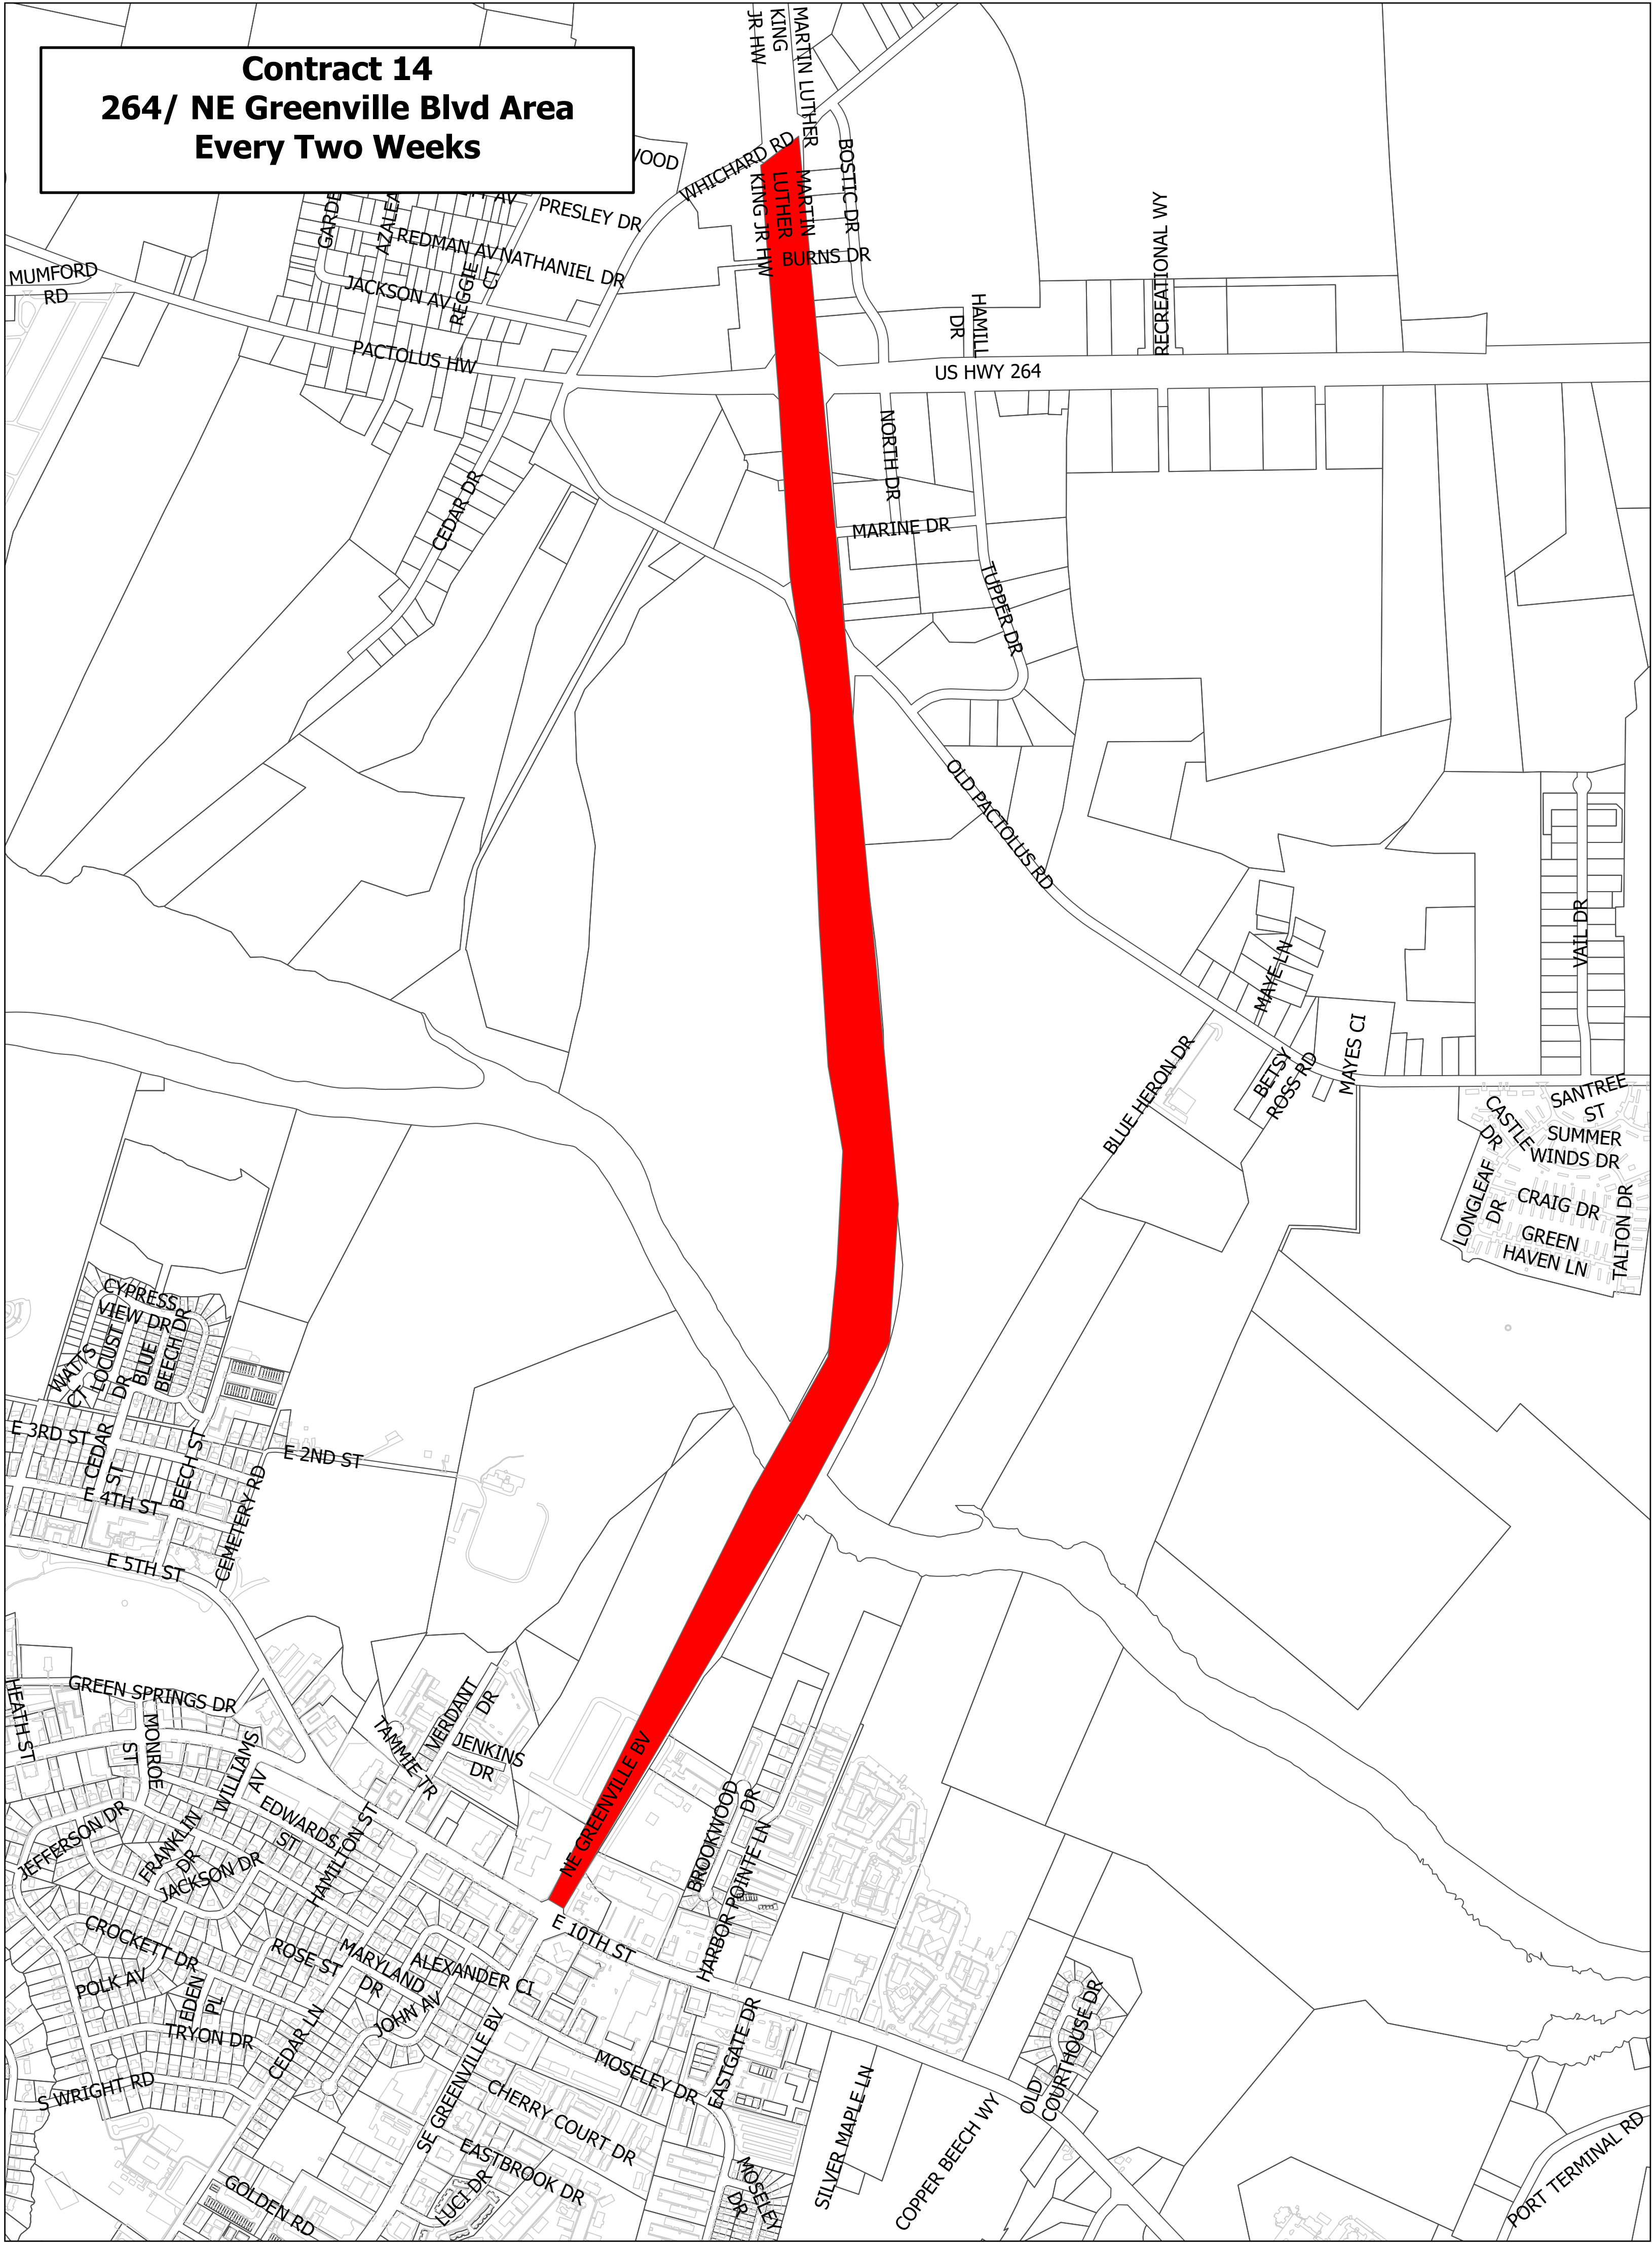

Contract 14
264/ NE Greenville Blvd Area
Every Two Weeks

**Contract 14
Dickinson & Memorial
Every Two Weeks**

WEST ST

DICKINSON AV

TRUMAN ST

S MEMORIAL DR

DICKINSON AV EX

MAY ST

IONE ST

**Contract 14
Greene St.
Every Two Weeks**

**Contract 14
HWY 11 Area
Every Two Weeks**

**Contract 14
HWY 33 Area
Every Two Weeks**

COURT

OXFORD RD

DUNDEE LN

E 10TH ST

HAWTHORNE RD

DEERFIELD RD

**Contract 14
Memorial Dr. Area
Every Two Weeks**

**Contract 14
N. Memorial Drive
Tar River to Belvoir Road
Every Two Weeks**