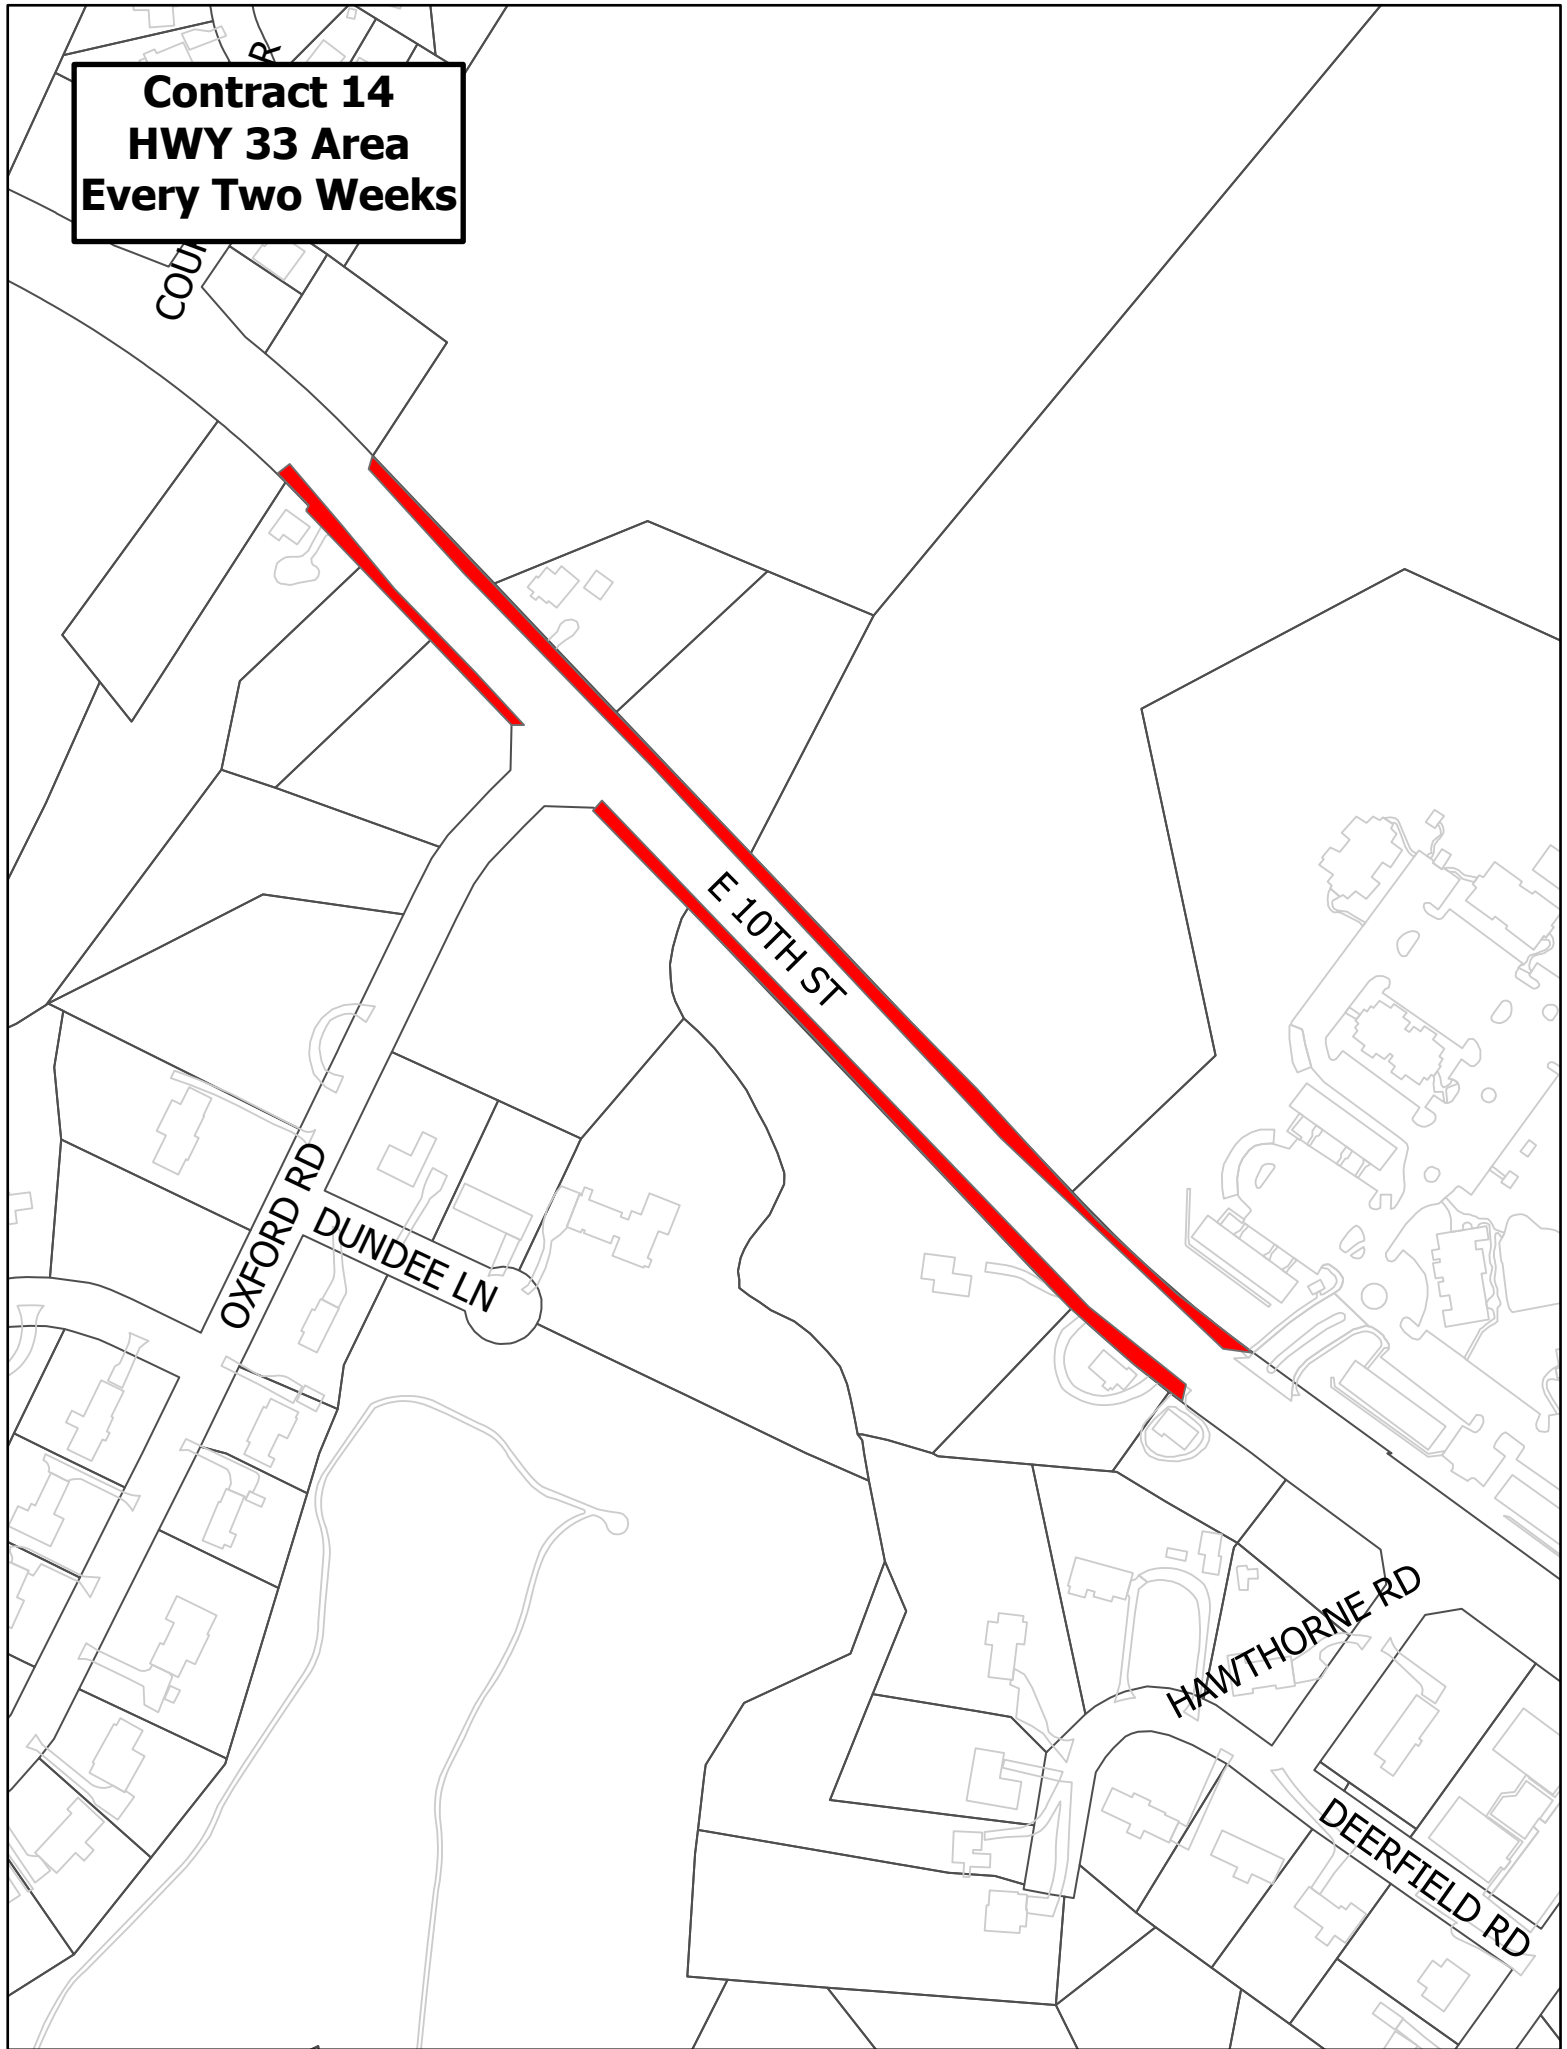

Contract 14
264/ NE Greenville Blvd Area
Every Two Weeks

**Contract 14
Dickinson & Memorial
Every Two Weeks**

WEST ST

DICKINSON AV

TRUMAN ST

S MEMORIAL DR

DICKINSON AV EX

MAY ST

IONE ST

**Contract 14
Greene St.
Every Two Weeks**

**Contract 14
HWY 11 Area
Every Two Weeks**

**Contract 14
HWY 33 Area
Every Two Weeks**

COURT

OXFORD RD

DUNDEE LN

E 10TH ST

HAWTHORNE RD

DEERFIELD RD

**Contract 14
Memorial Dr. Area
Every Two Weeks**

**Contract 14
N. Memorial Drive
Tar River to Belvoir Road
Every Two Weeks**