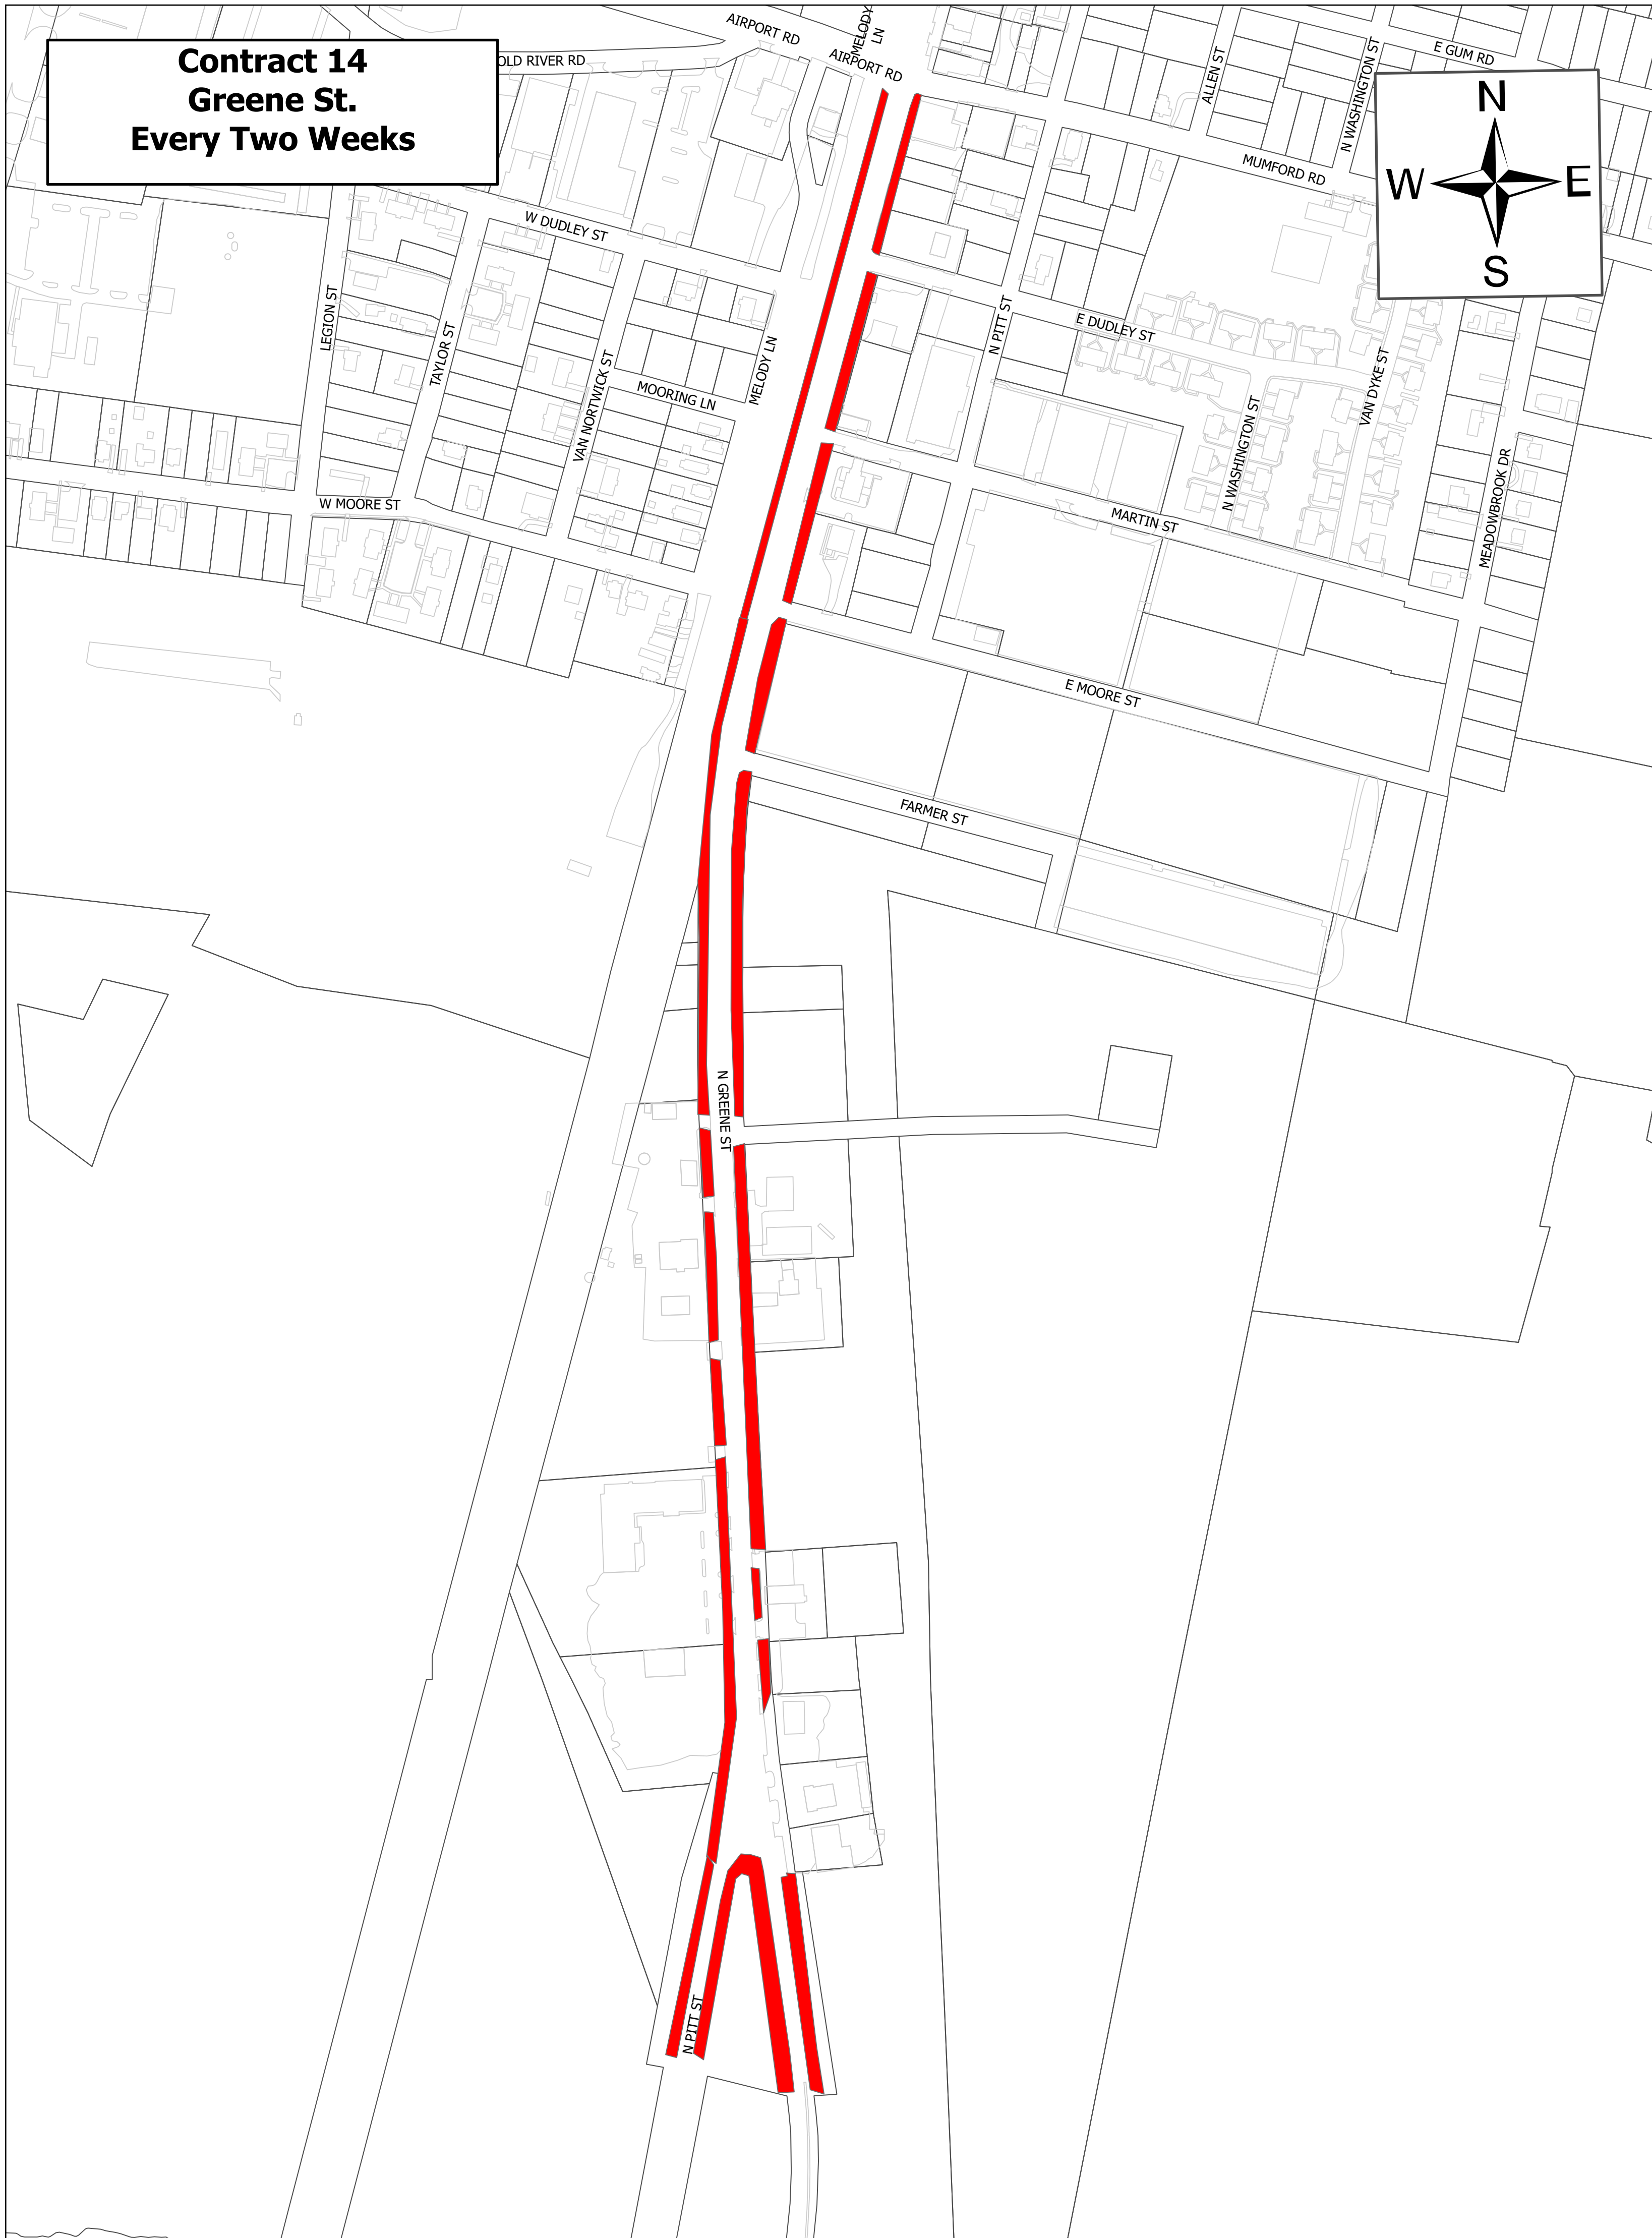

Contract 14
264/ NE Greenville Blvd Area
Every Two Weeks

**Contract 14
Dickinson & Memorial
Every Two Weeks**

WEST ST

DICKINSON AV

TRUMAN ST

S MEMORIAL DR

DICKINSON AV EX

MAY ST

IONE ST

**Contract 14
Greene St.
Every Two Weeks**

**Contract 14
HWY 11 Area
Every Two Weeks**

**Contract 14
HWY 33 Area
Every Two Weeks**

COURT

OXFORD RD

DUNDEE LN

E 10TH ST

HAWTHORNE RD

DEERFIELD RD

**Contract 14
Memorial Dr. Area
Every Two Weeks**

**Contract 14
N. Memorial Drive
Tar River to Belvoir Road
Every Two Weeks**