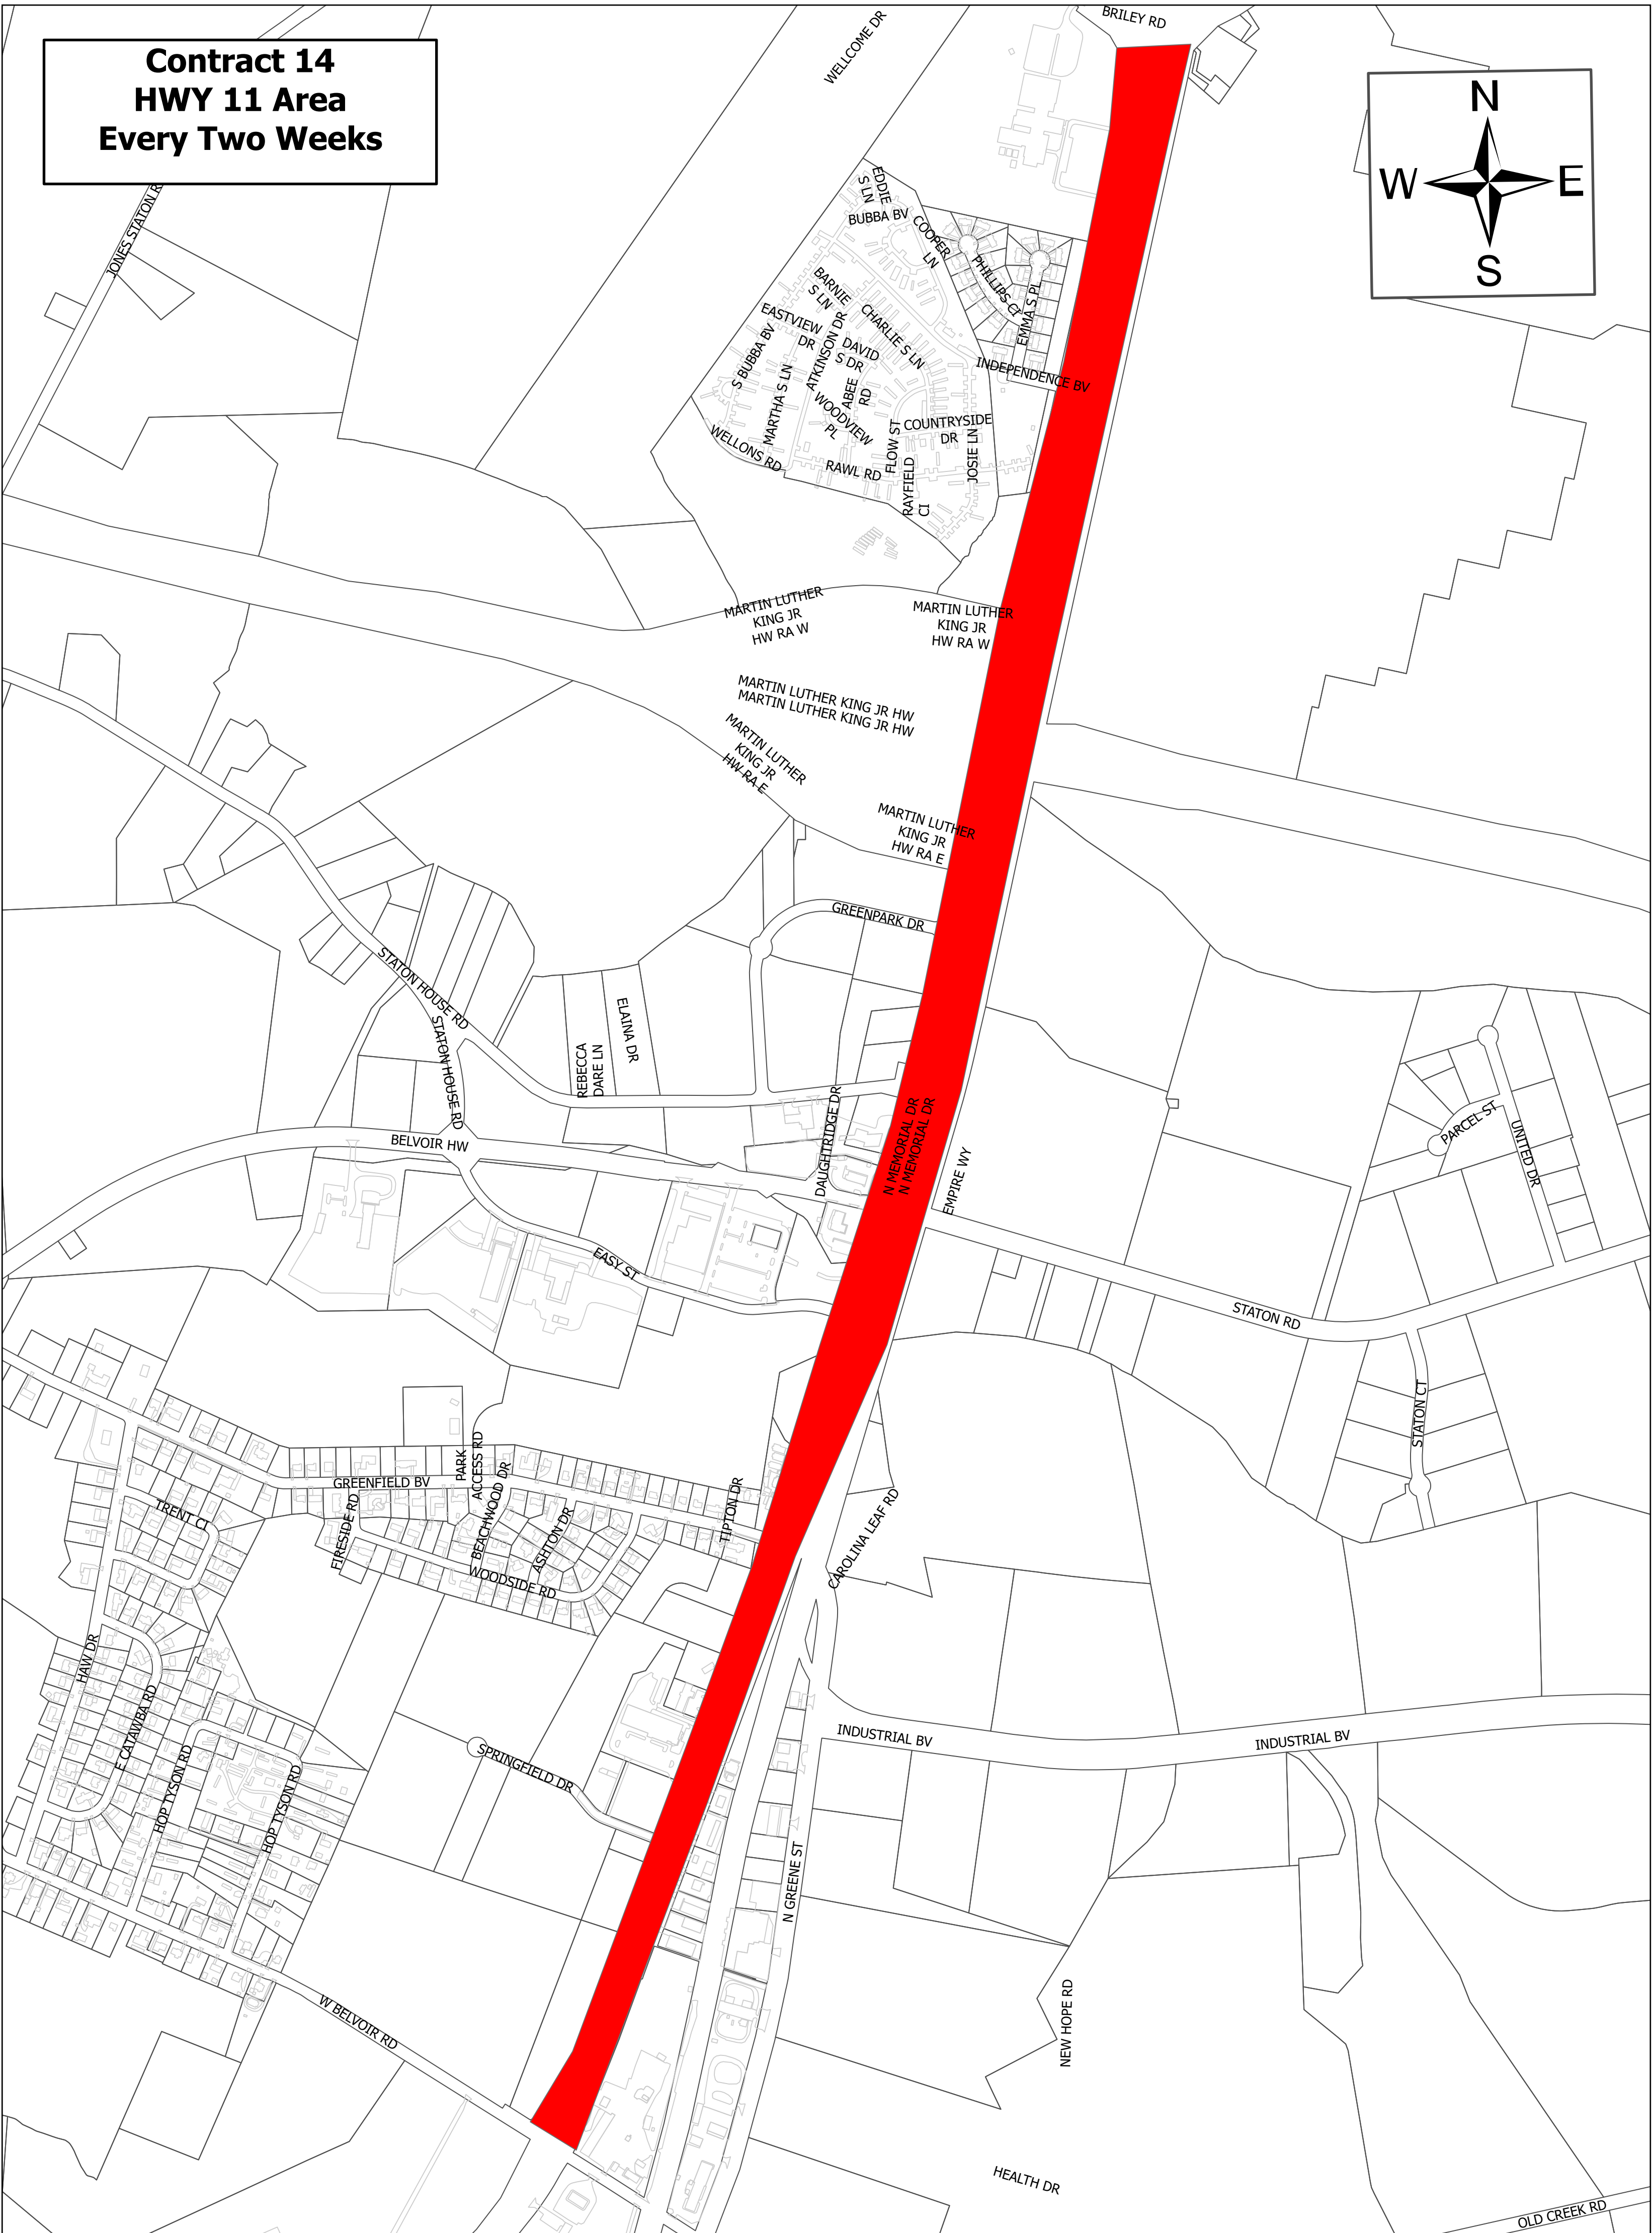

Contract 14
264/ NE Greenville Blvd Area
Every Two Weeks

**Contract 14
Dickinson & Memorial
Every Two Weeks**

WEST ST

DICKINSON AV

TRUMAN ST

S MEMORIAL DR

DICKINSON AV EX

MAY ST

IONE ST

**Contract 14
Greene St.
Every Two Weeks**

**Contract 14
HWY 11 Area
Every Two Weeks**

**Contract 14
HWY 33 Area
Every Two Weeks**

COURT

OXFORD RD

DUNDEE LN

E 10TH ST

HAWTHORNE RD

DEERFIELD RD

**Contract 14
Memorial Dr. Area
Every Two Weeks**

**Contract 14
N. Memorial Drive
Tar River to Belvoir Road
Every Two Weeks**