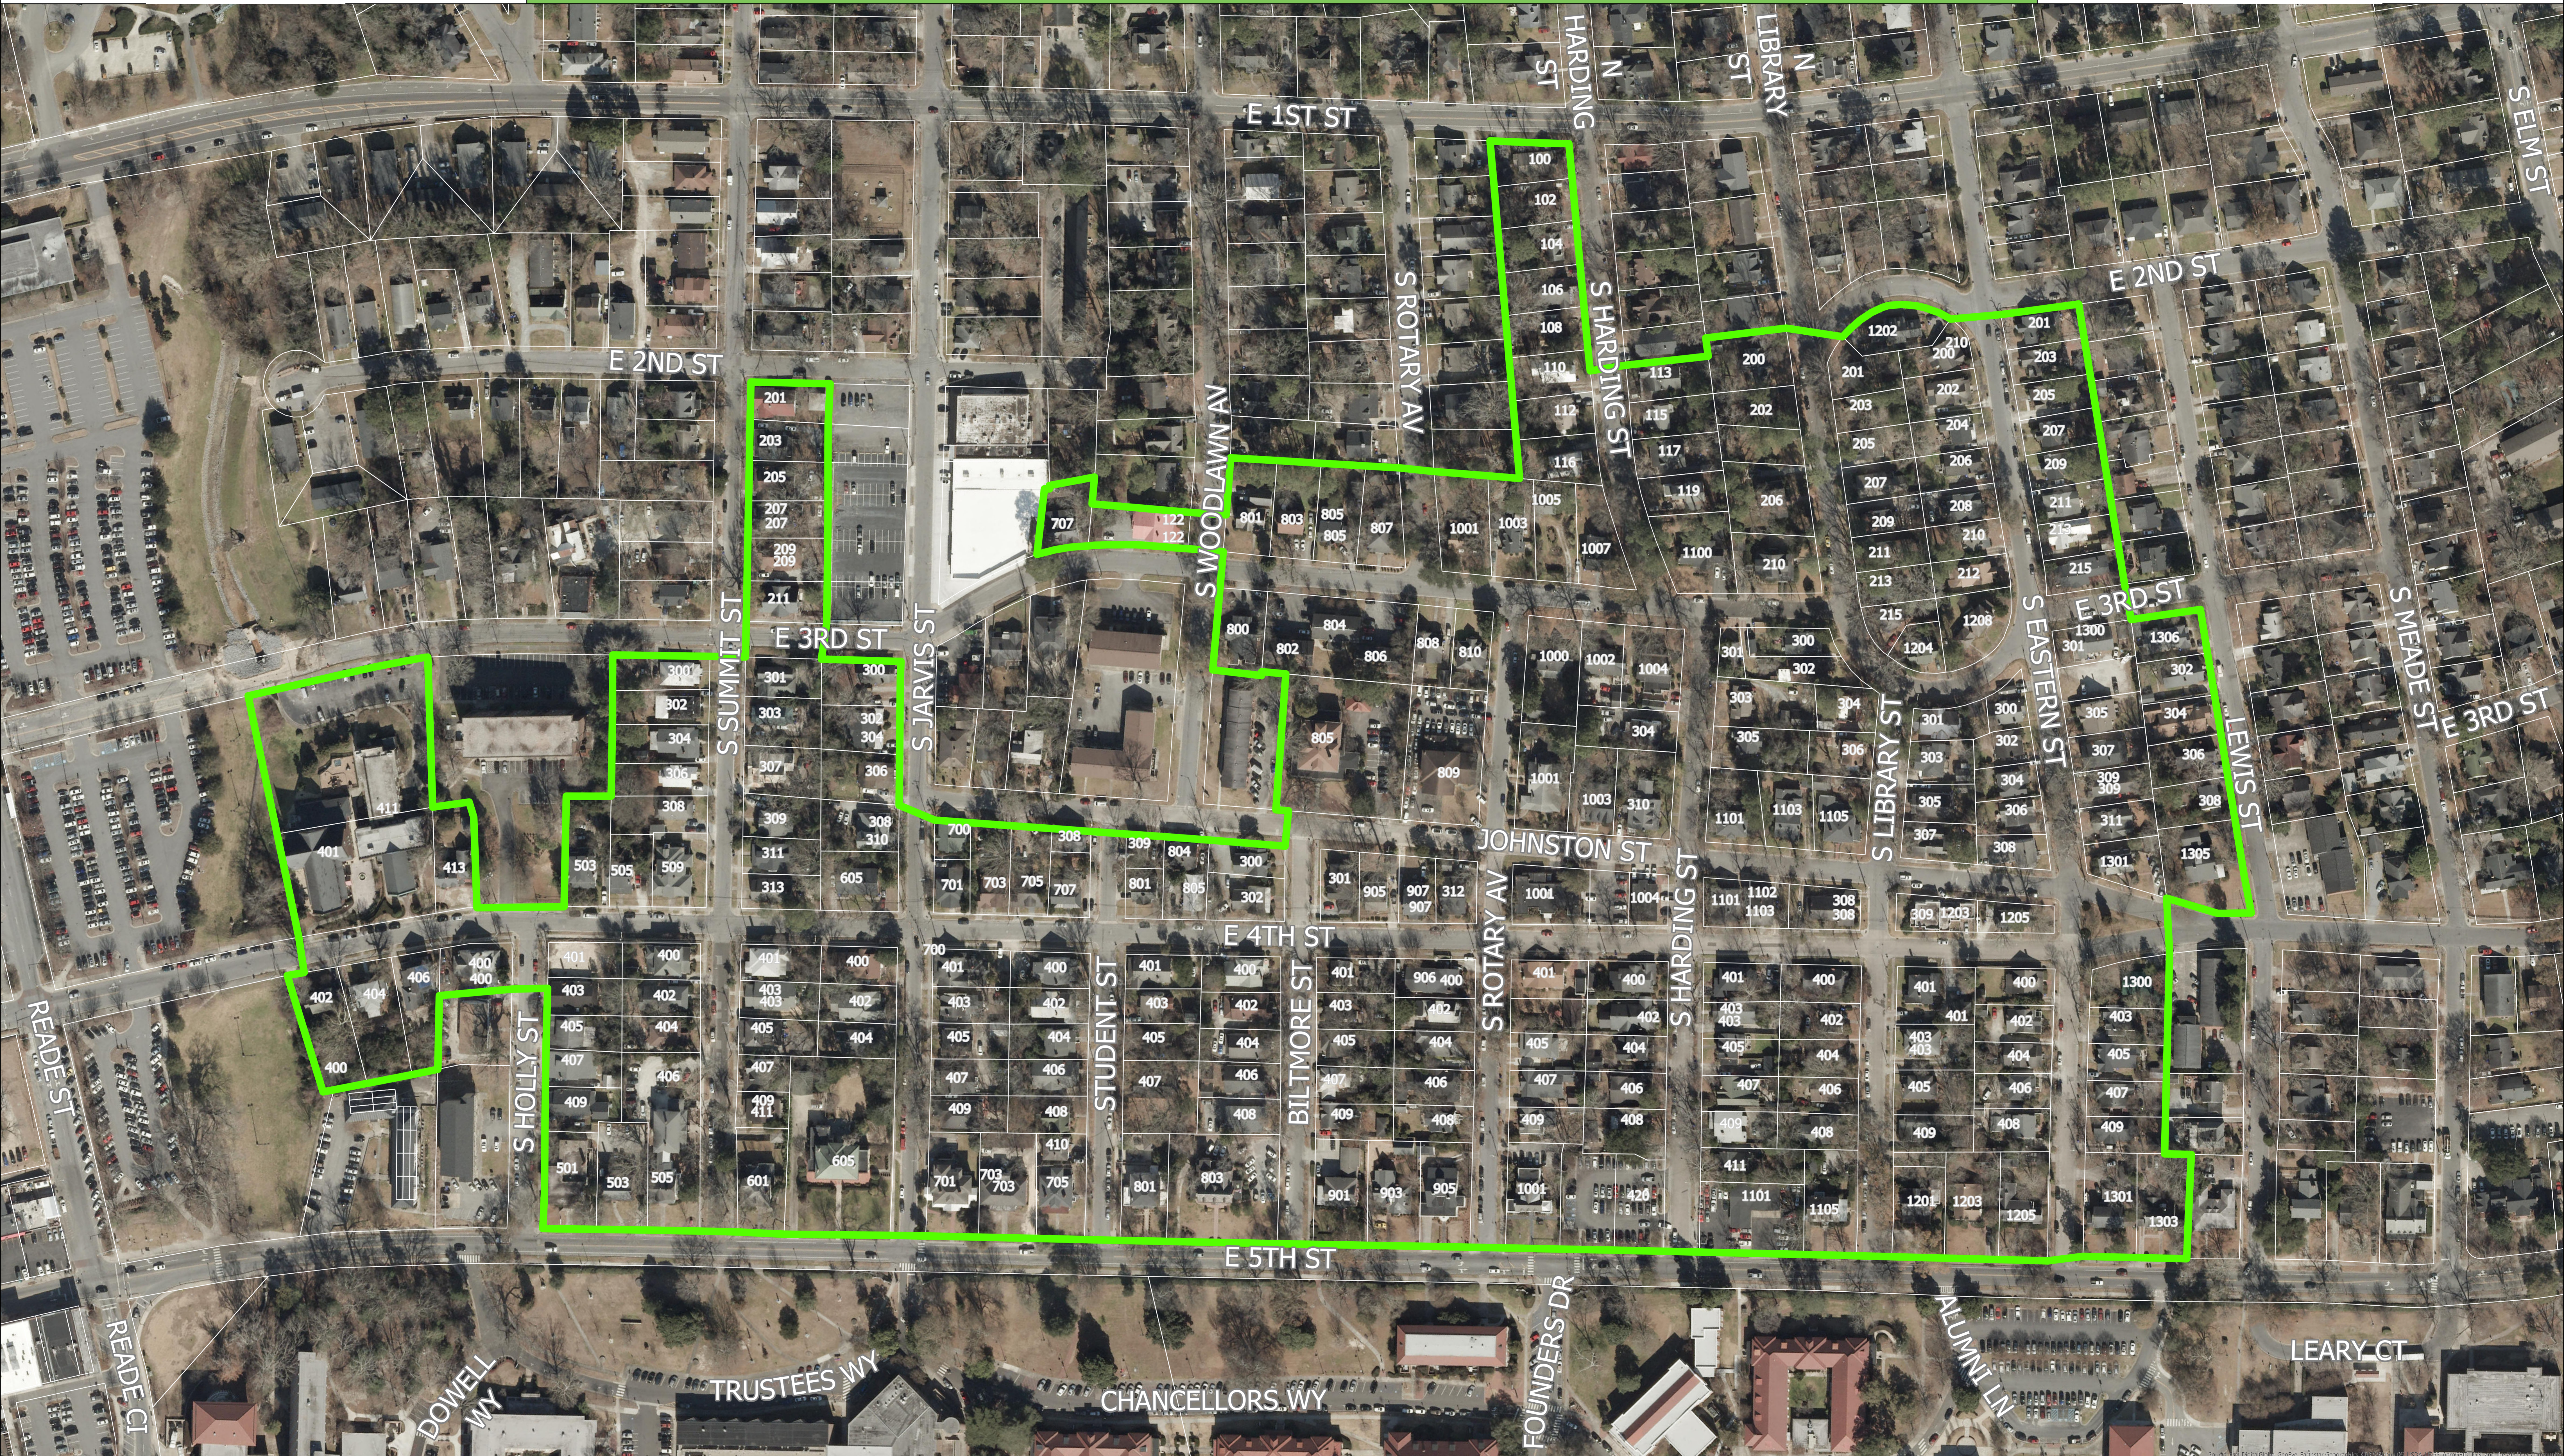

College View Historic District

City of Greenville, NC

□ Parcels

□ College View Historic District

0 0.03 0.05 0.1 Miles

Map Created on 5/27/2020 by
Margo Castro, GIS Planner.
Planning & Development
Services
City of Greenville, NC