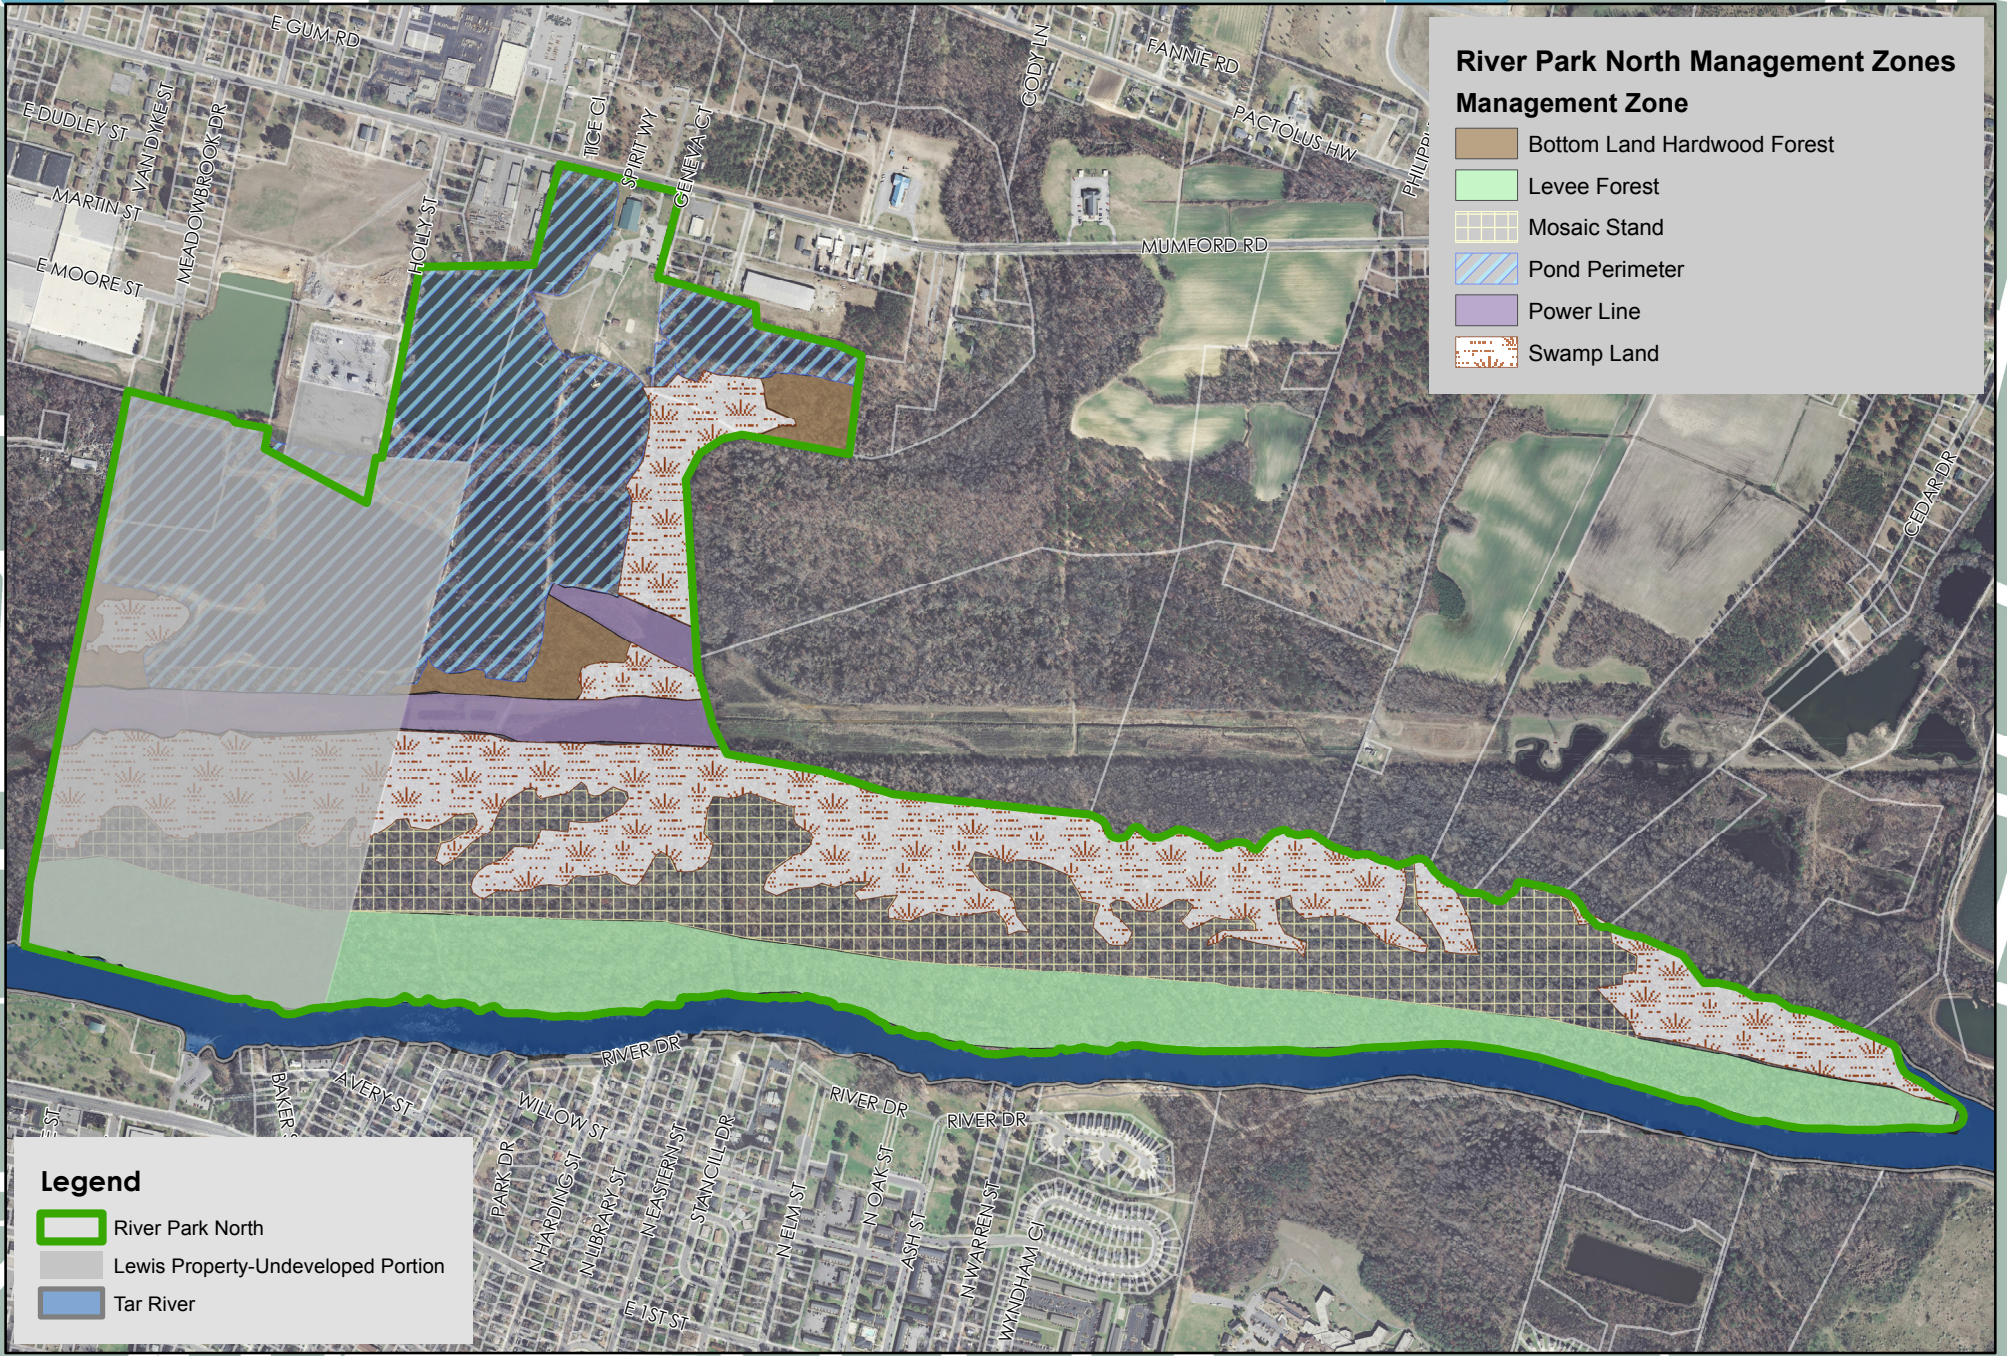

River Park North (Management Zones)

River Park North Management Zones

Management Zone

- Bottom Land Hardwood Forest
- Levee Forest
- Mosaic Stand
- Pond Perimeter
- Power Line
- Swamp Land

Legend

- River Park North
- Lewis Property-Undeveloped Portion
- Tar River